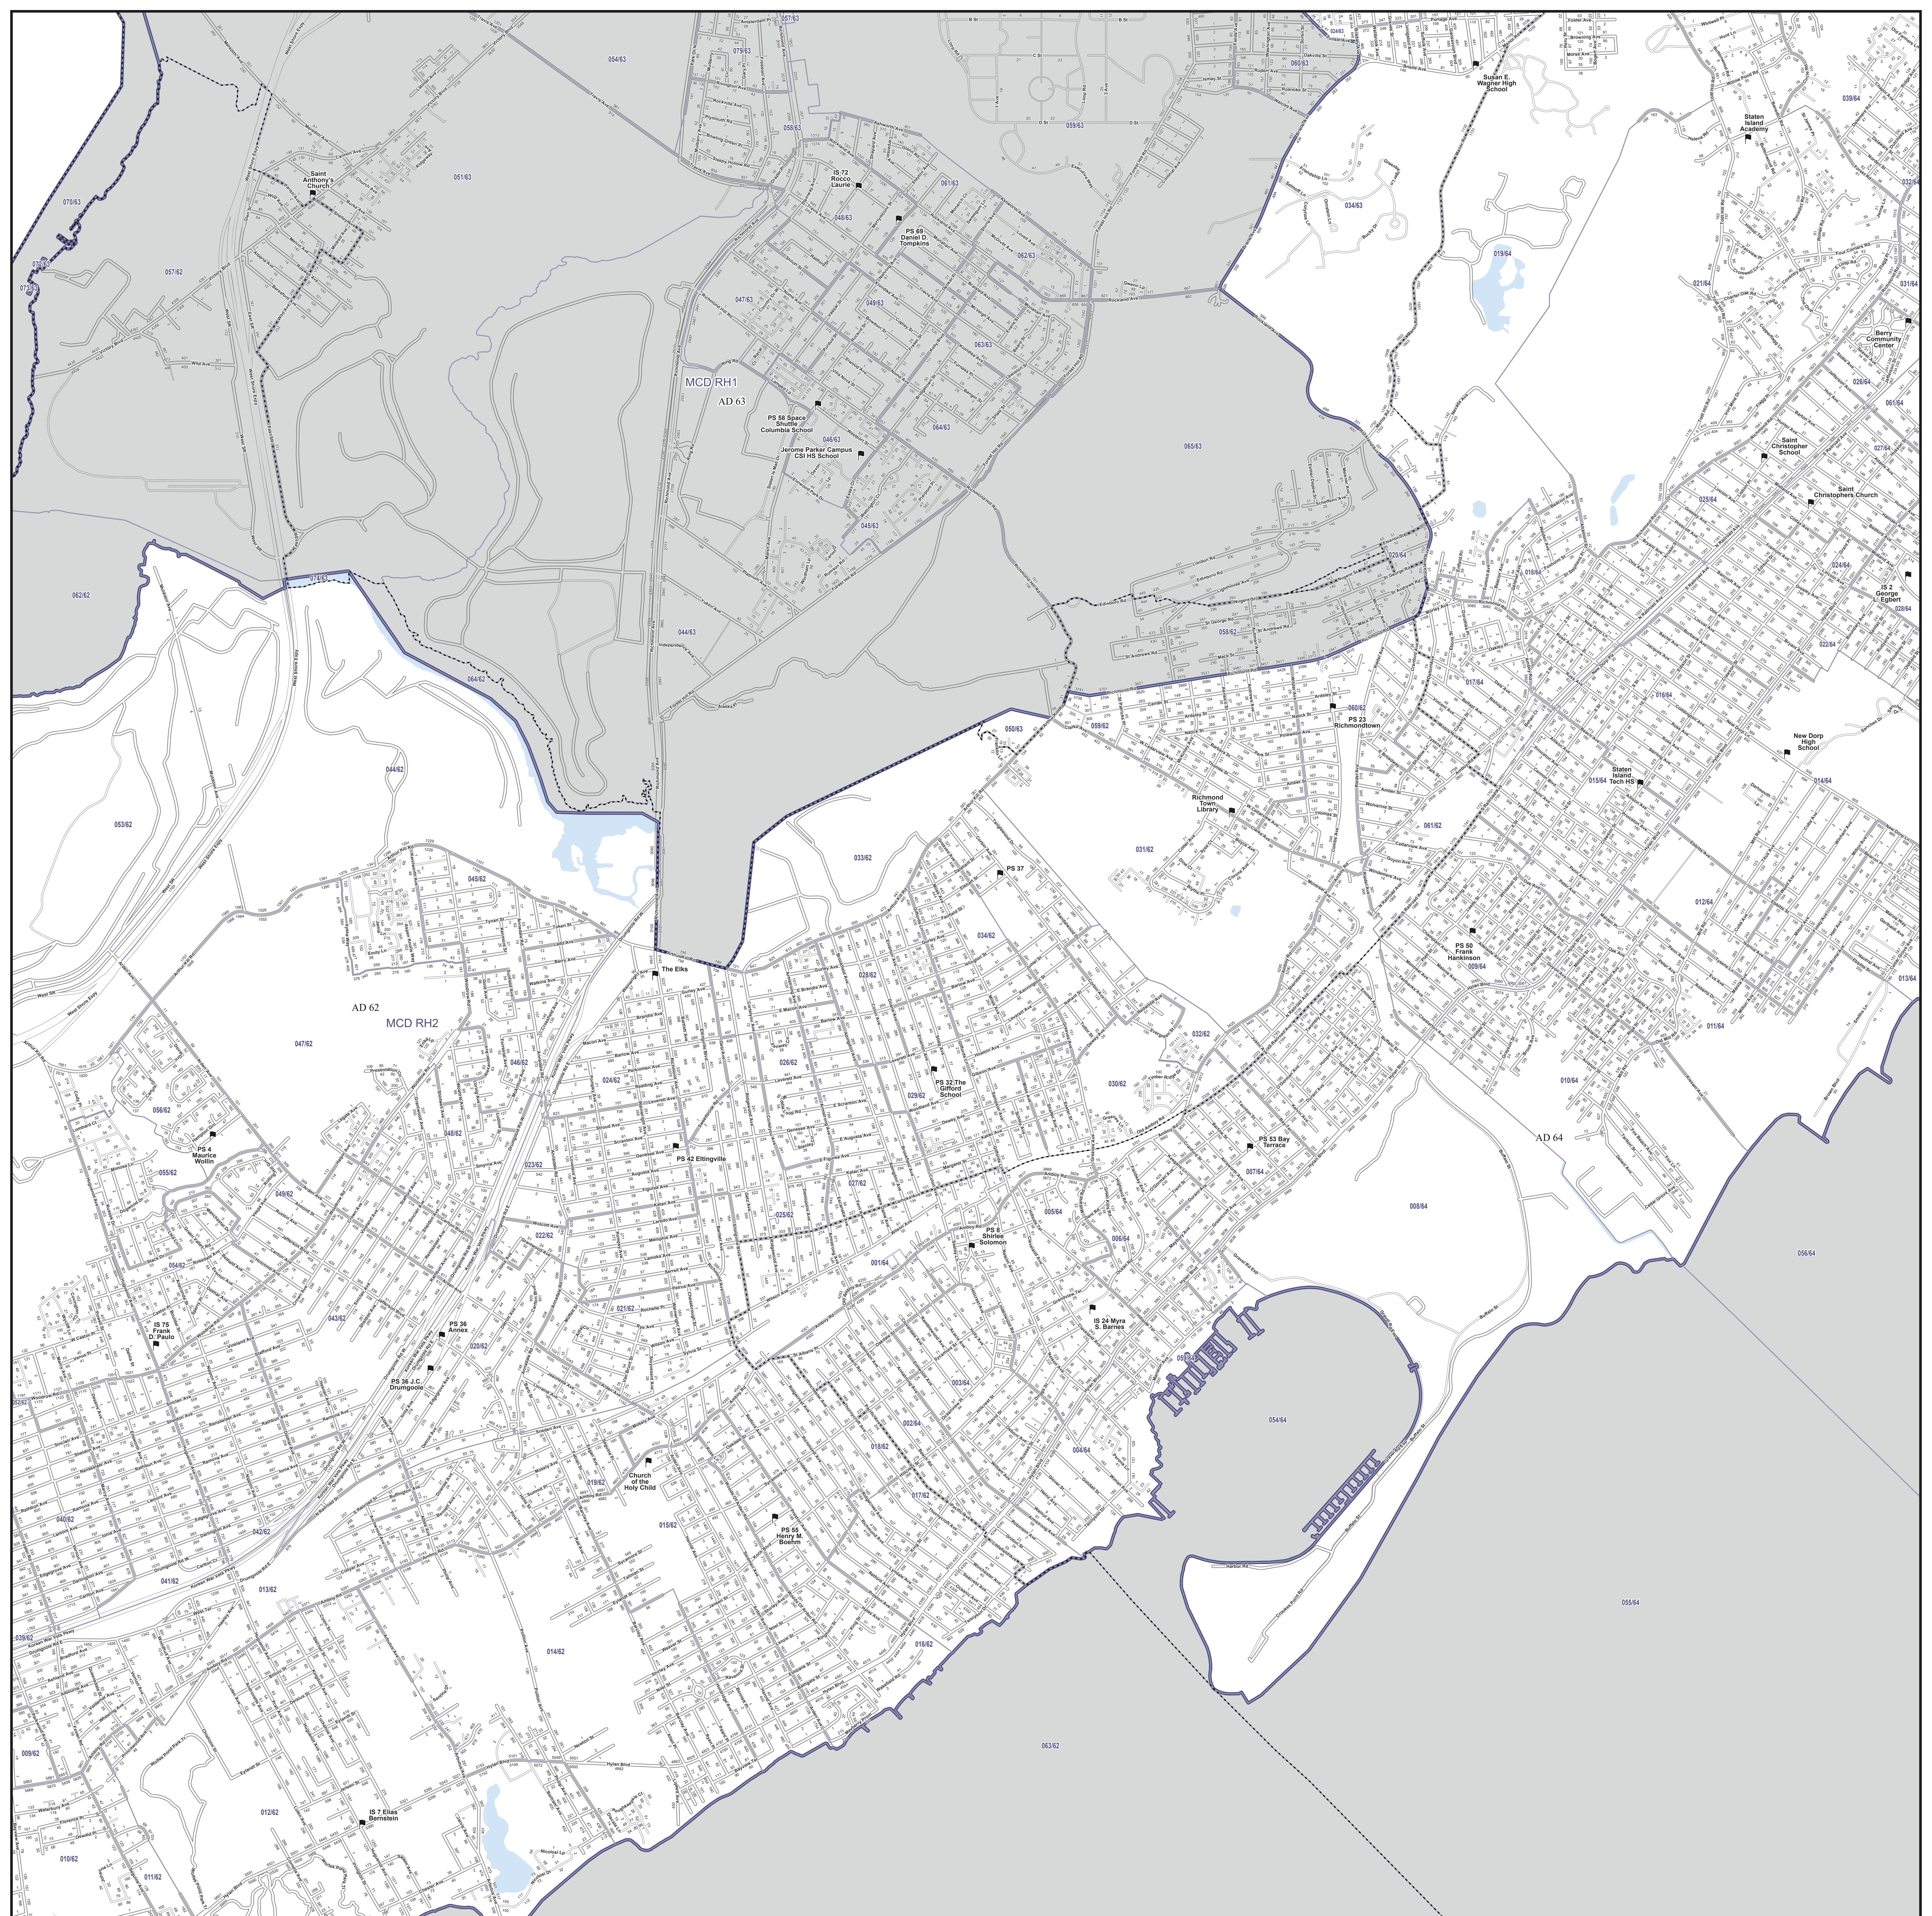

NOTES	

-  Polling Place
  -  Election District
  -  Streets
  -  Assembly District
  -  Water
  -  Municipal Court District
- Locations of Polling Places are subject to change.

**Source Data Statement:**  
All data available at <https://opendata.cityofnewyork.us/>

NOTES	

- Polling Place
  - Assembly District
  - Municipal Court District
  - Streets
  - Water
- Locations of Polling Places are subject to change.

**Source Data Statement:**  
All data available at <https://opendata.cityofnewyork.us/>

NOTES	

- Polling Place
  - ▭ Election District
  - ▭ Assembly District
  - ▭ Municipal Court District
  - Streets
  - Water
- Locations of Polling Places are subject to change.

**Source Data Statement:**  
All data available at <https://opendata.cityofnewyork.us/>