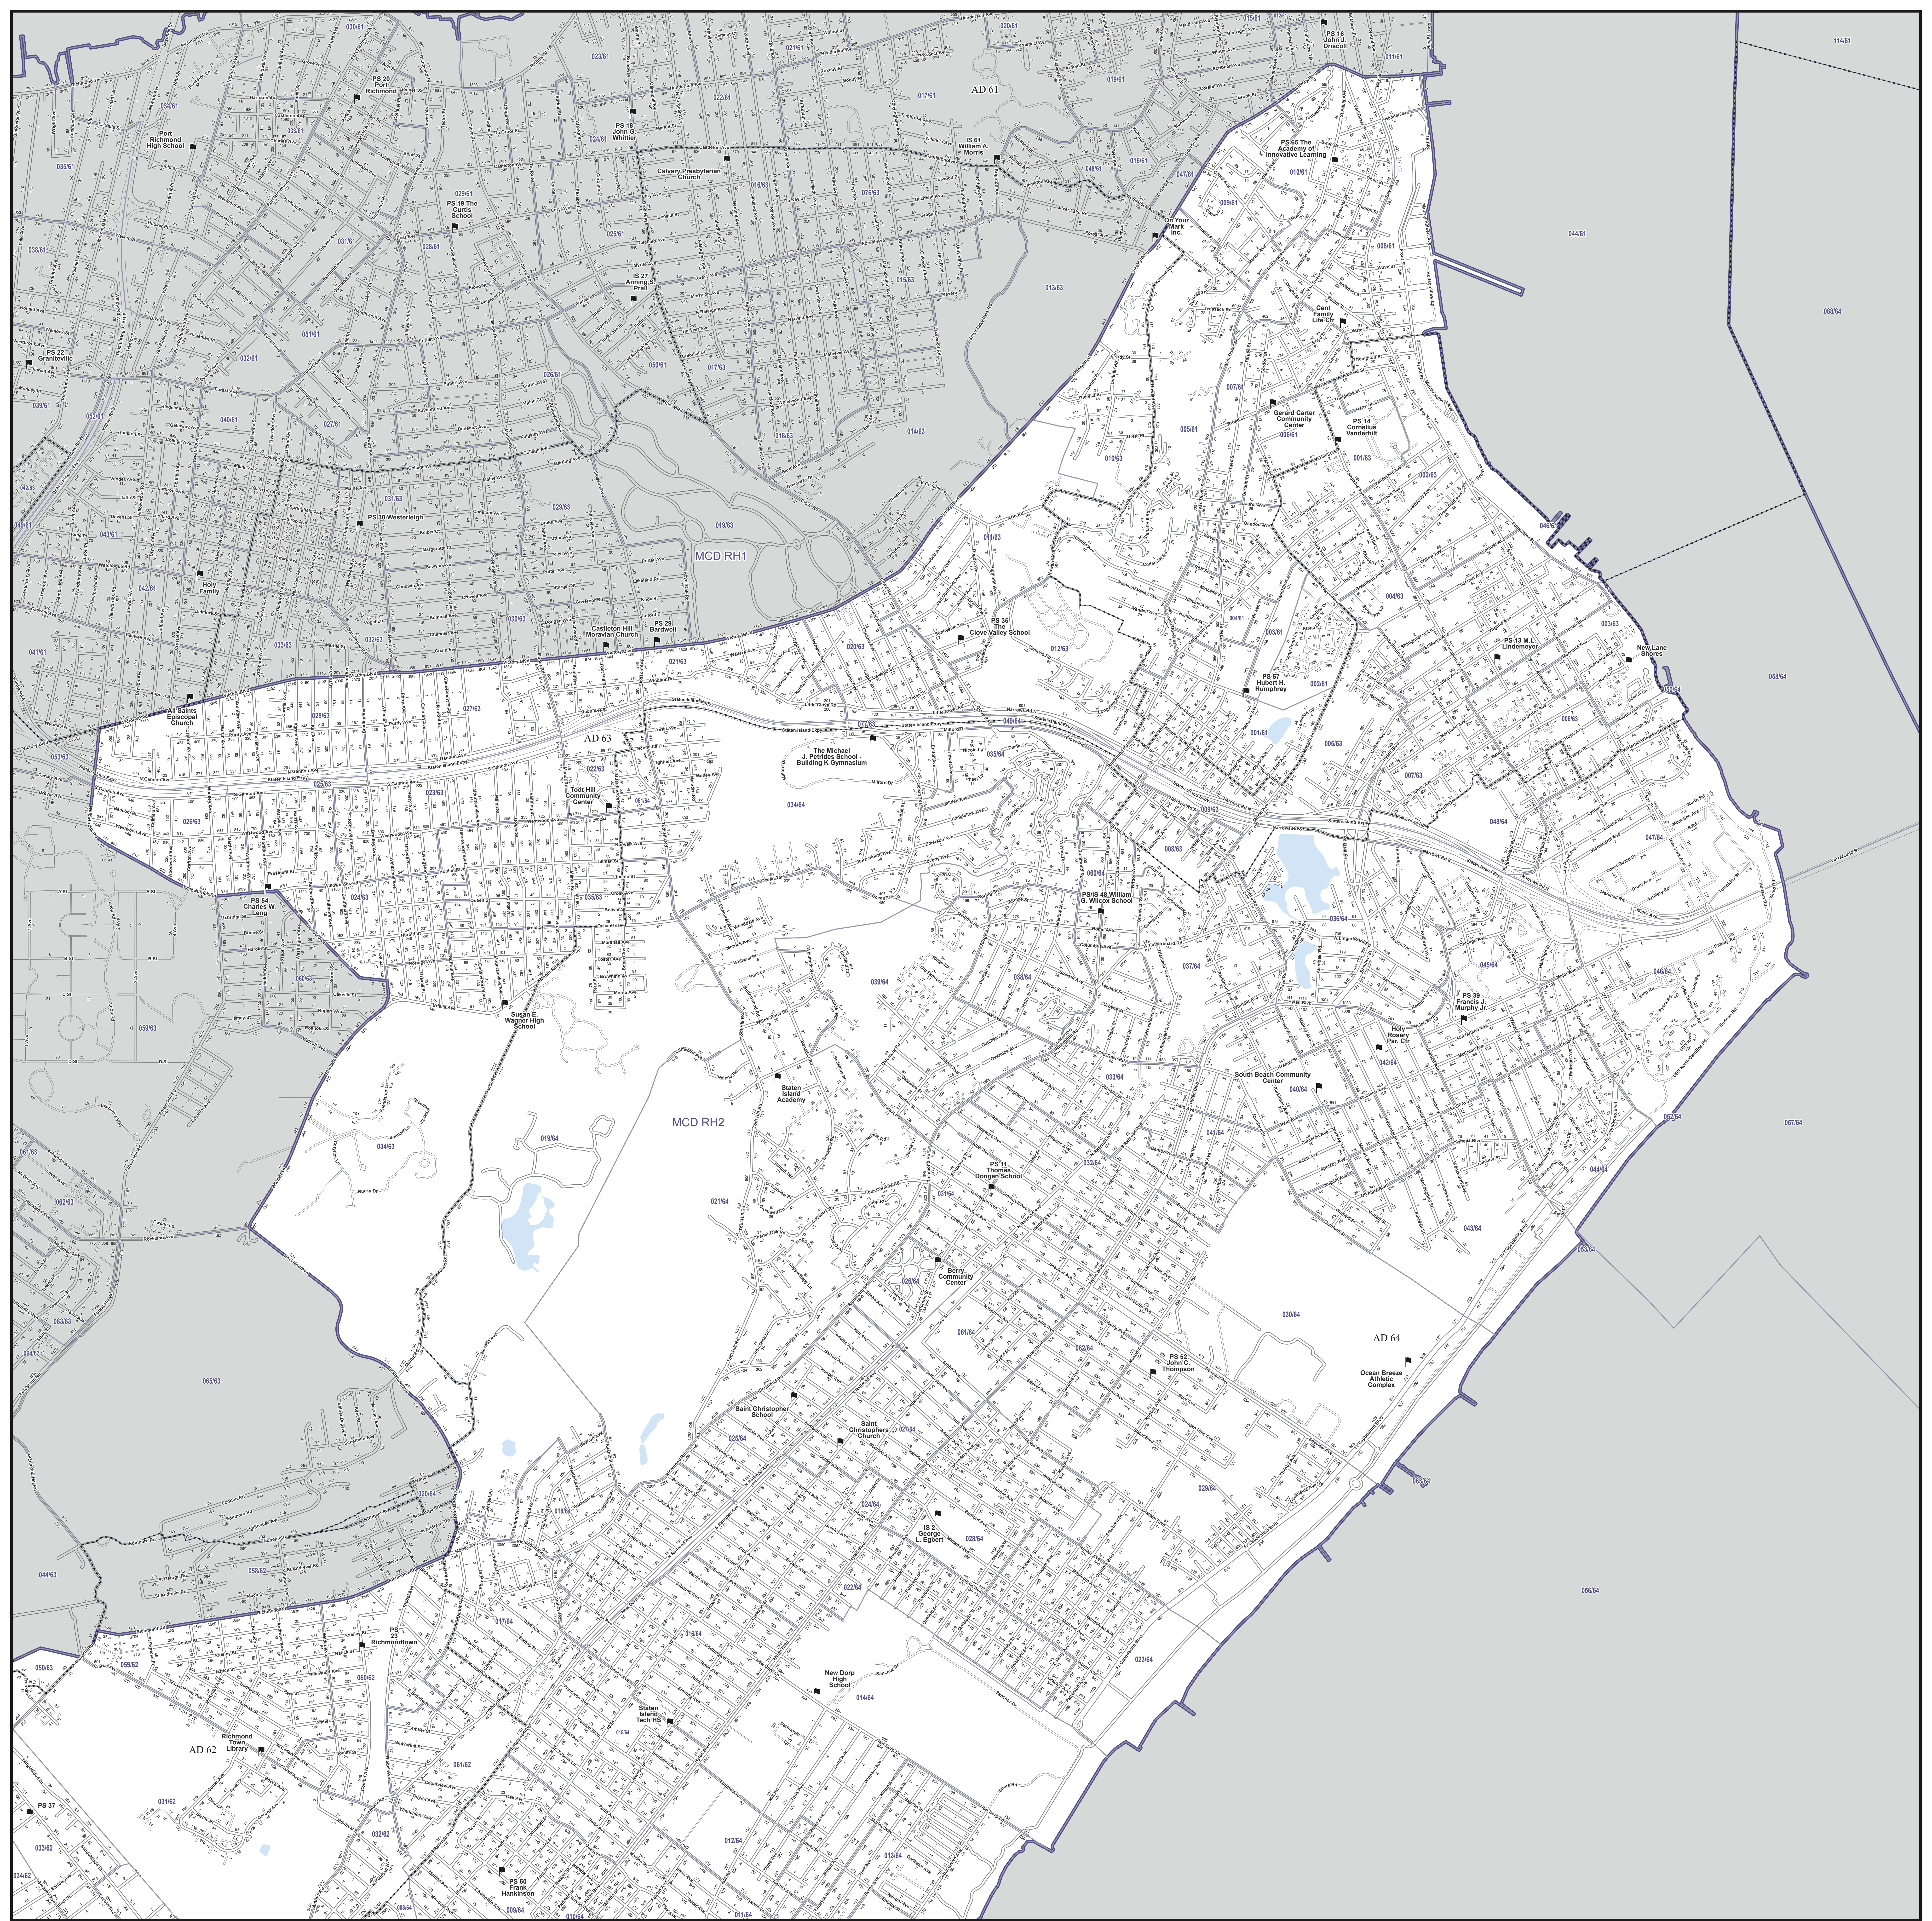

NOTES	

-  Polling Place
  -  Election District
  -  Streets
  -  Assembly District
  -  Water
  -  Municipal Court District
- Locations of Polling Places are subject to change.

**Source Data Statement:**  
All data available at <https://opendata.cityofnewyork.us/>

NOTES	

- Polling Place
  - Assembly District
  - Municipal Court District
  - Streets
  - Water
- Locations of Polling Places are subject to change.

**Source Data Statement:**  
All data available at <https://opendata.cityofnewyork.us/>

NOTES	

- Polling Place
  - ▭ Election District
  - ▭ Assembly District
  - ▭ Municipal Court District
  - Streets
  - Water
- Locations of Polling Places are subject to change.

**Source Data Statement:**  
All data available at <https://opendata.cityofnewyork.us/>