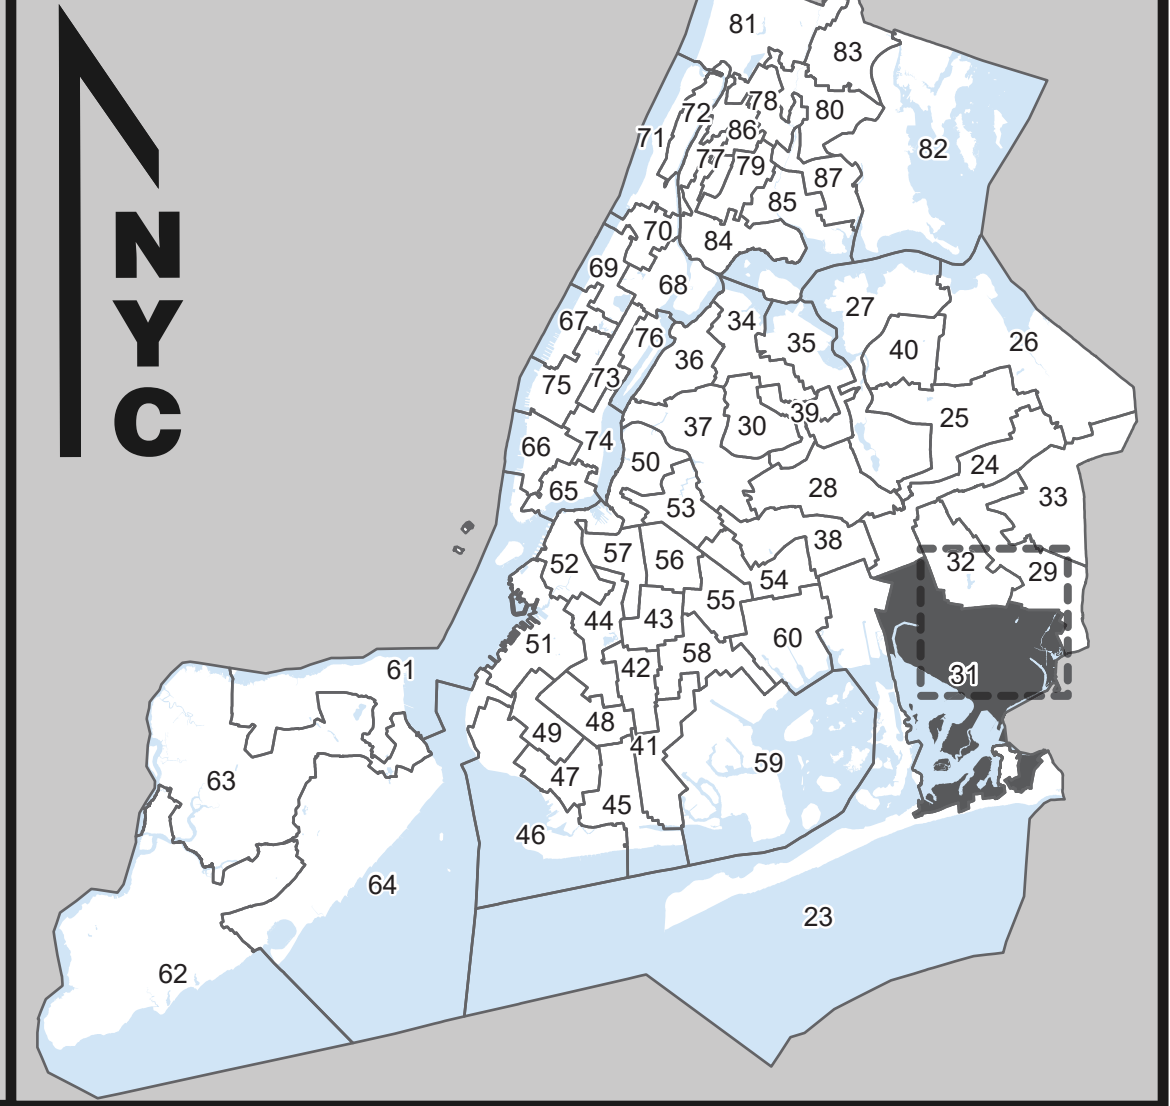

Source Data Statement:
All data available at <https://opendata.cityofnewyork.us/>