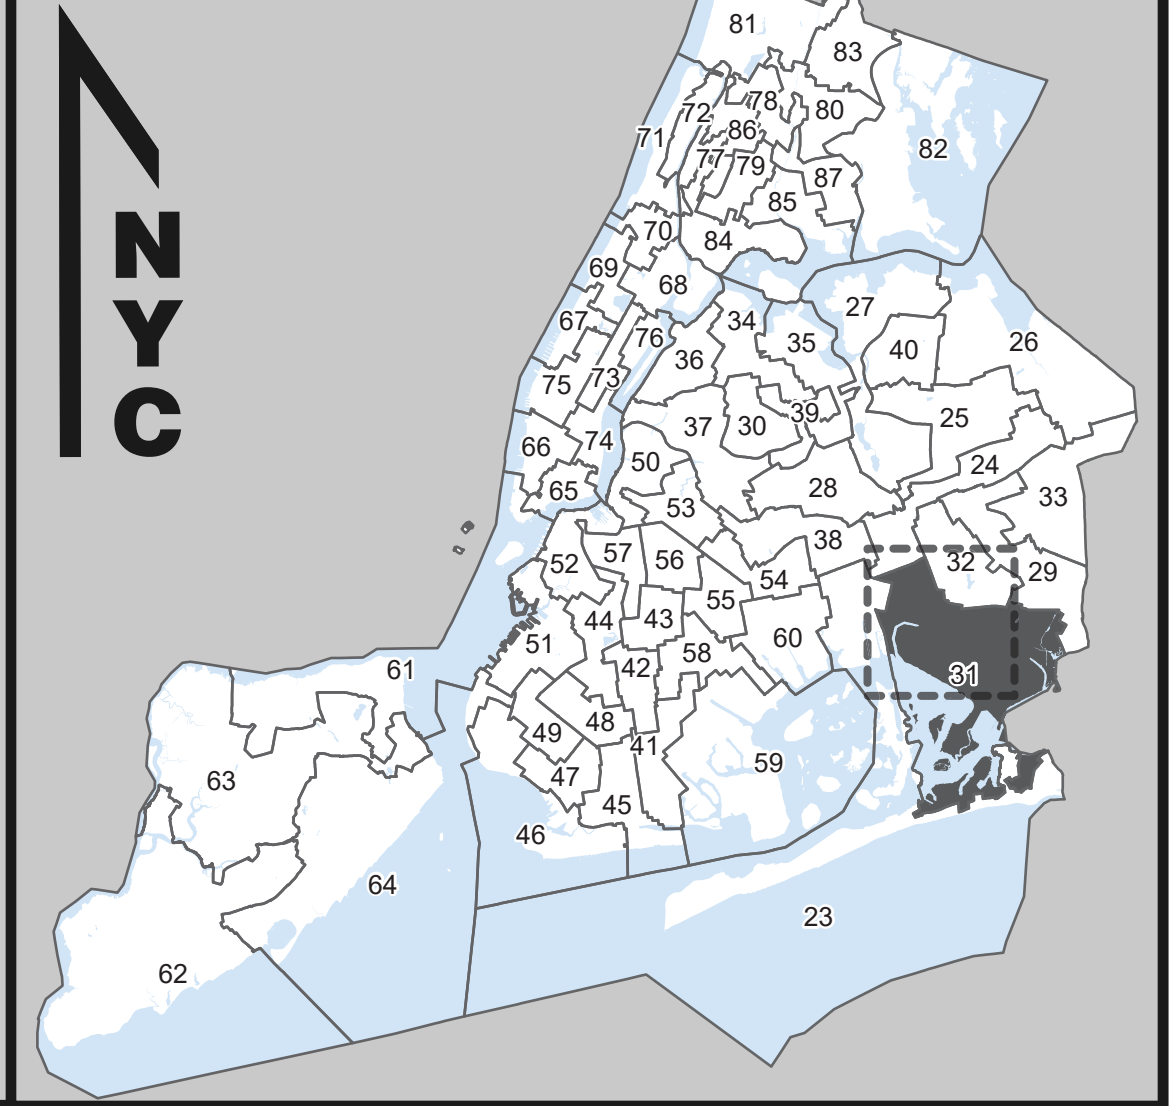

**Board of Elections**  
in the City of New York

**Assembly District**  
**31**  
Part 1 of 3  
Queens

NOTES	

Board of Elections in the City of New York  
Created: 1/15/2025

Miles  
0 0.25 0.5 1

 Polling Place  
 Election District  
 Assembly District  
 Streets  
 Water

Locations of Polling Places are subject to change.

**Source Data Statement:**  
All data available at <https://opendata.cityofnewyork.us/>

**Board of Elections**  
in the City of New York

**Assembly District**  
**31**  
Part 2 of 3  
Queens