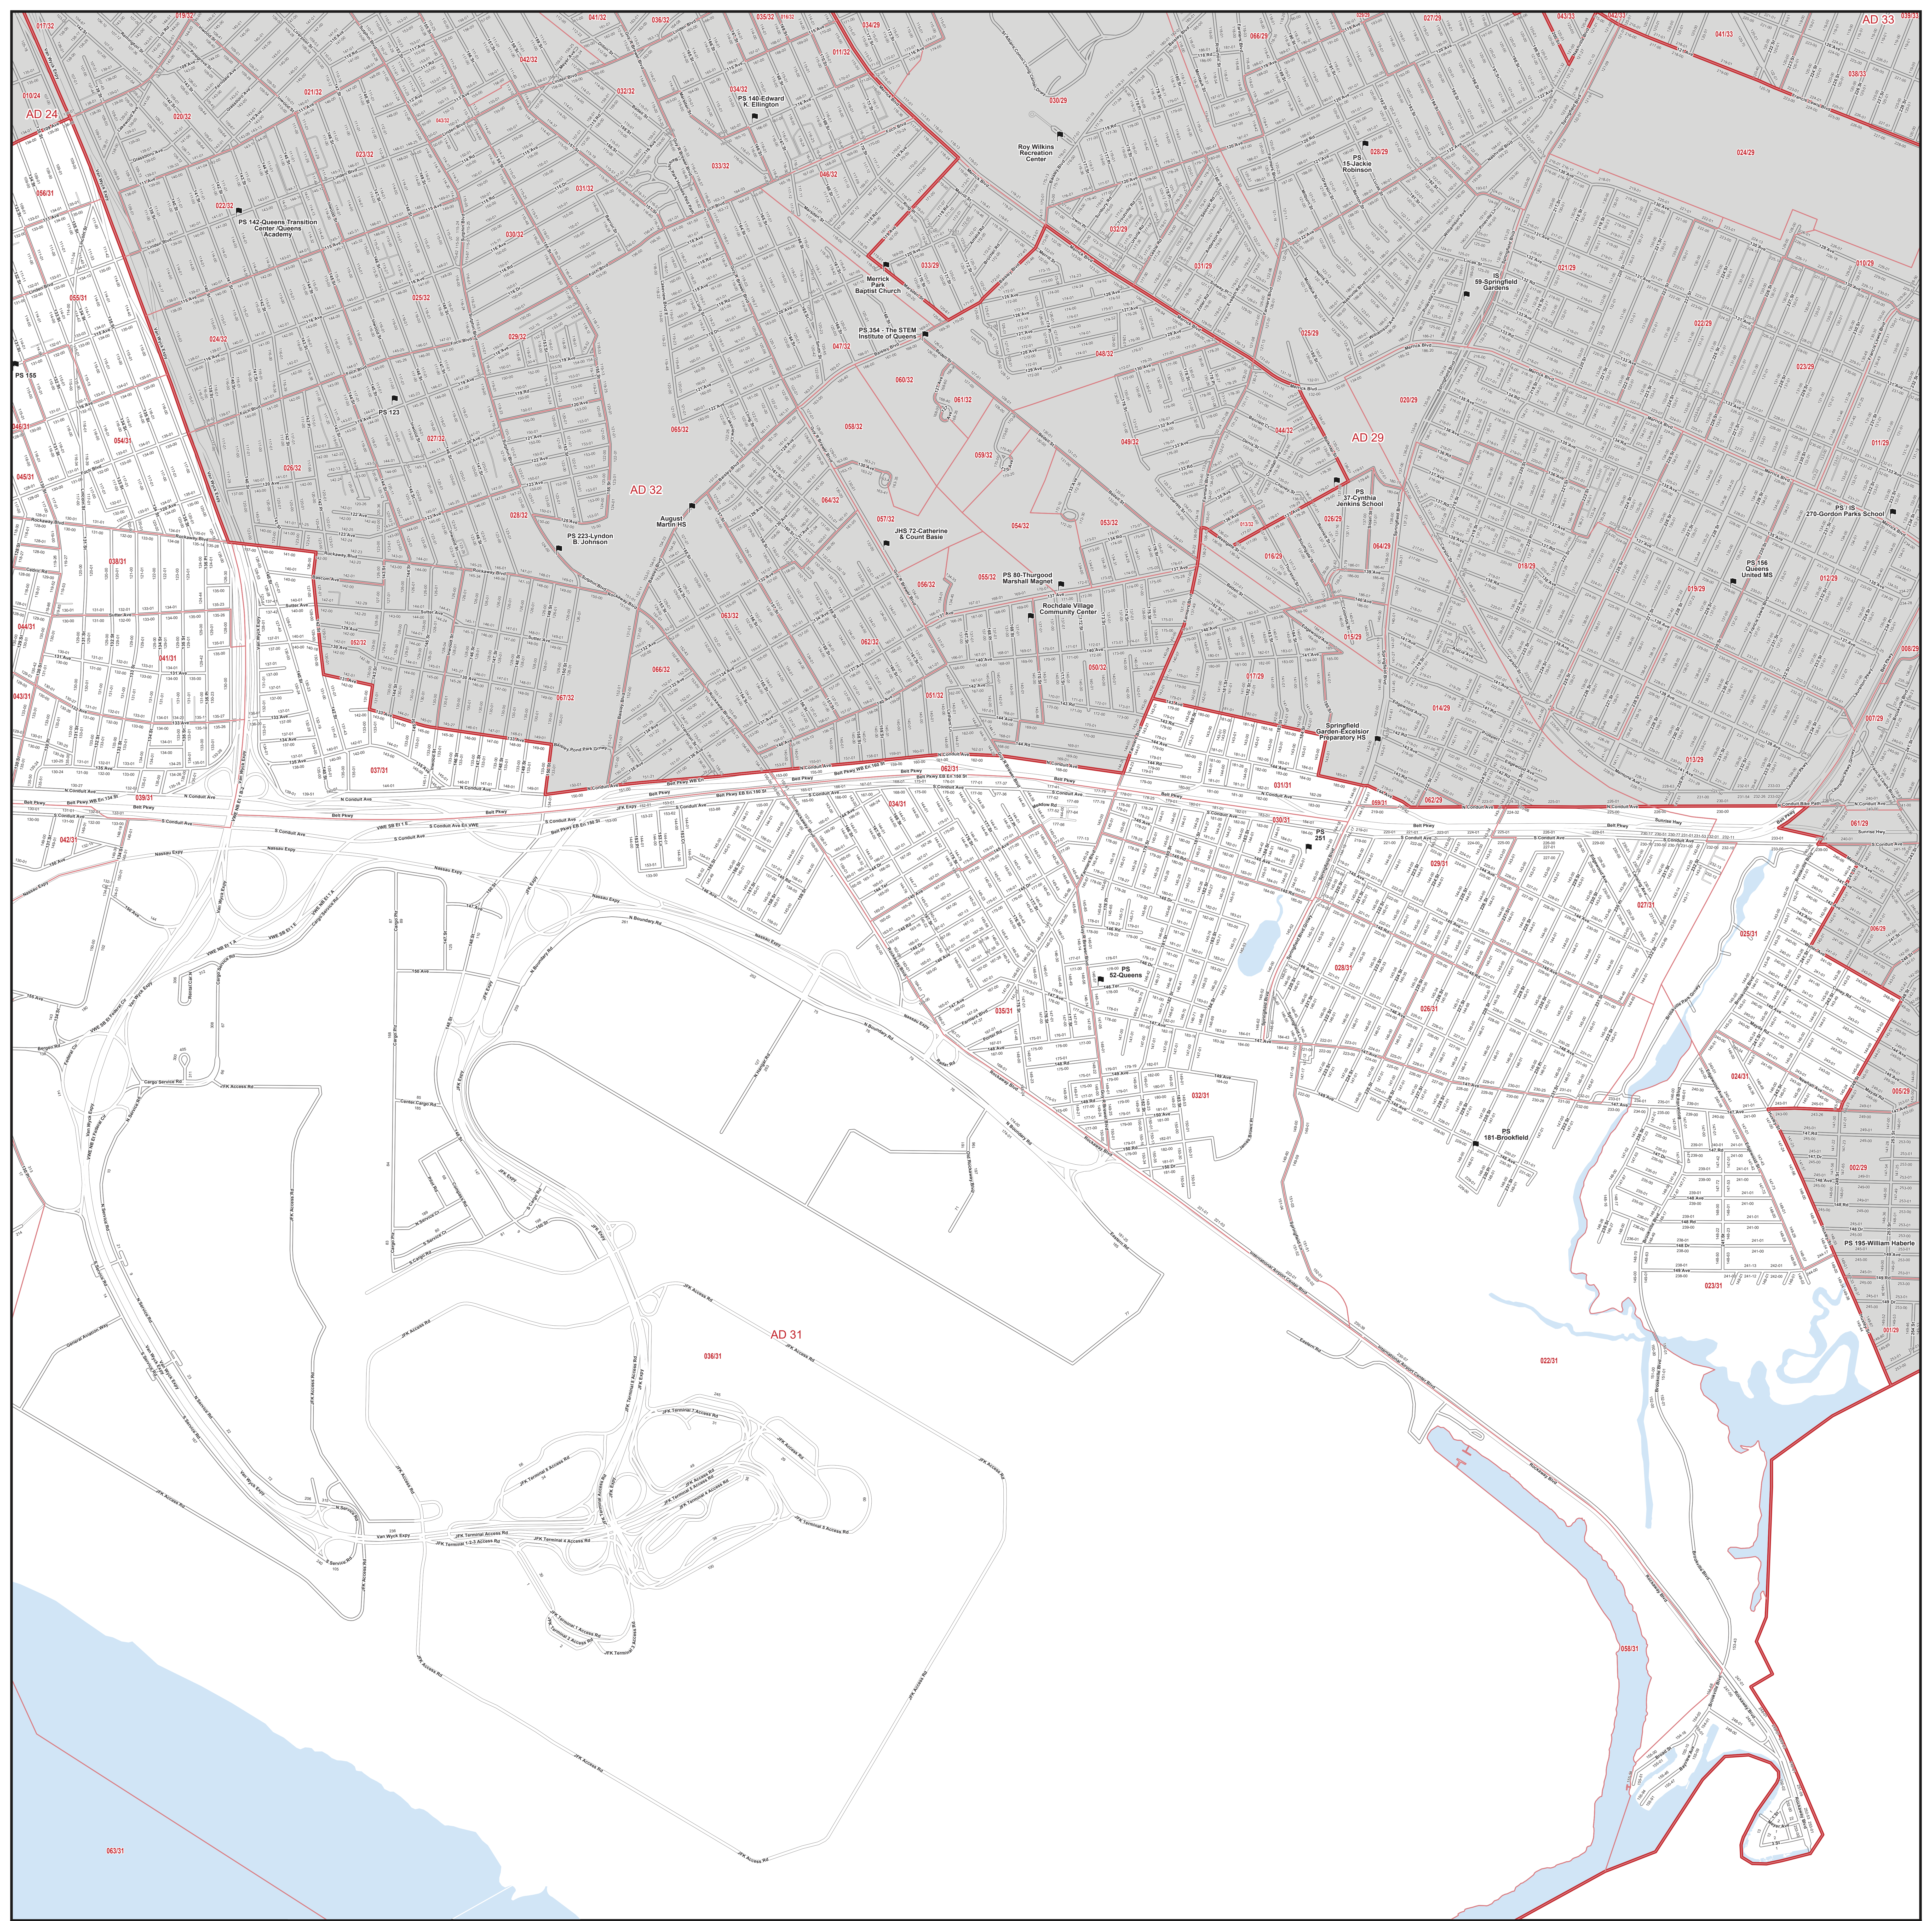

**Board of Elections**  
in the City of New York

**Assembly District**  
**31**  
Part 1 of 3  
Queens

NOTES	

Board of Elections in the City of New York  
Created: 1/15/2025

Miles  
0 0.25 0.5 1

 Polling Place  
 Election District  
 Assembly District  
 Streets  
 Water

Locations of Polling Places are subject to change.

**Source Data Statement:**  
All data available at <https://opendata.cityofnewyork.us/>

**Board of Elections**  
in the City of New York

**Assembly District**  
**31**  
Part 2 of 3  
Queens