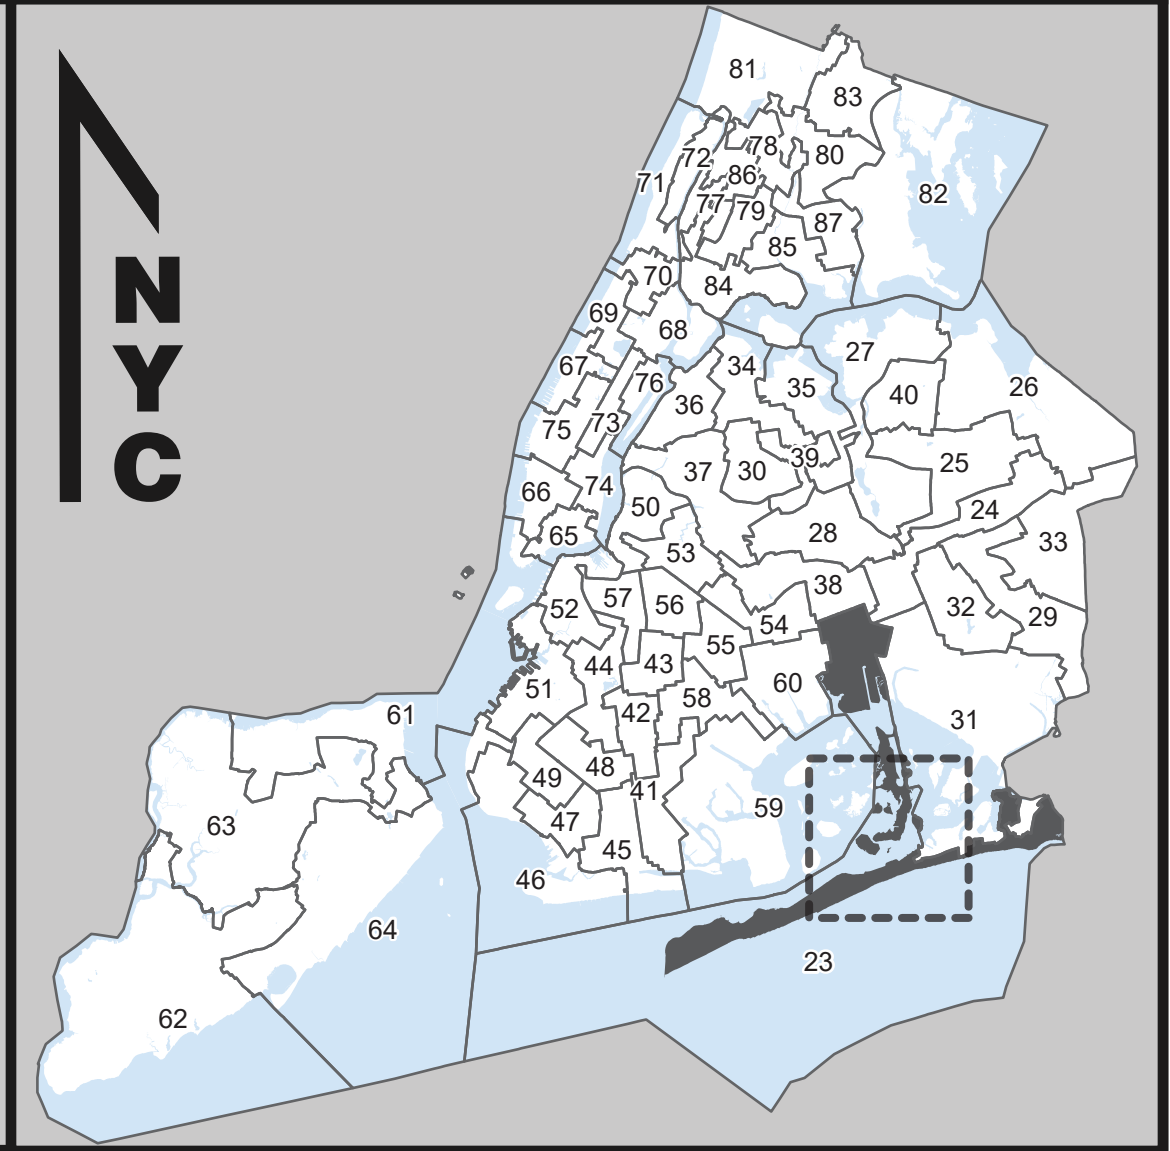

Board of Elections
in the City of New York

Assembly District
23
Part 2 of 4
Queens

NOTES

Board of Elections in the City of New York
Created: 3/15/2024

0 0.25 0.5 1 Miles

Polling Place
Election District
Streets
Locations of Polling Places are subject to change.
Assembly District
Water

Source Data Statement:
All data available at <https://opendata.cityofnewyork.us/>