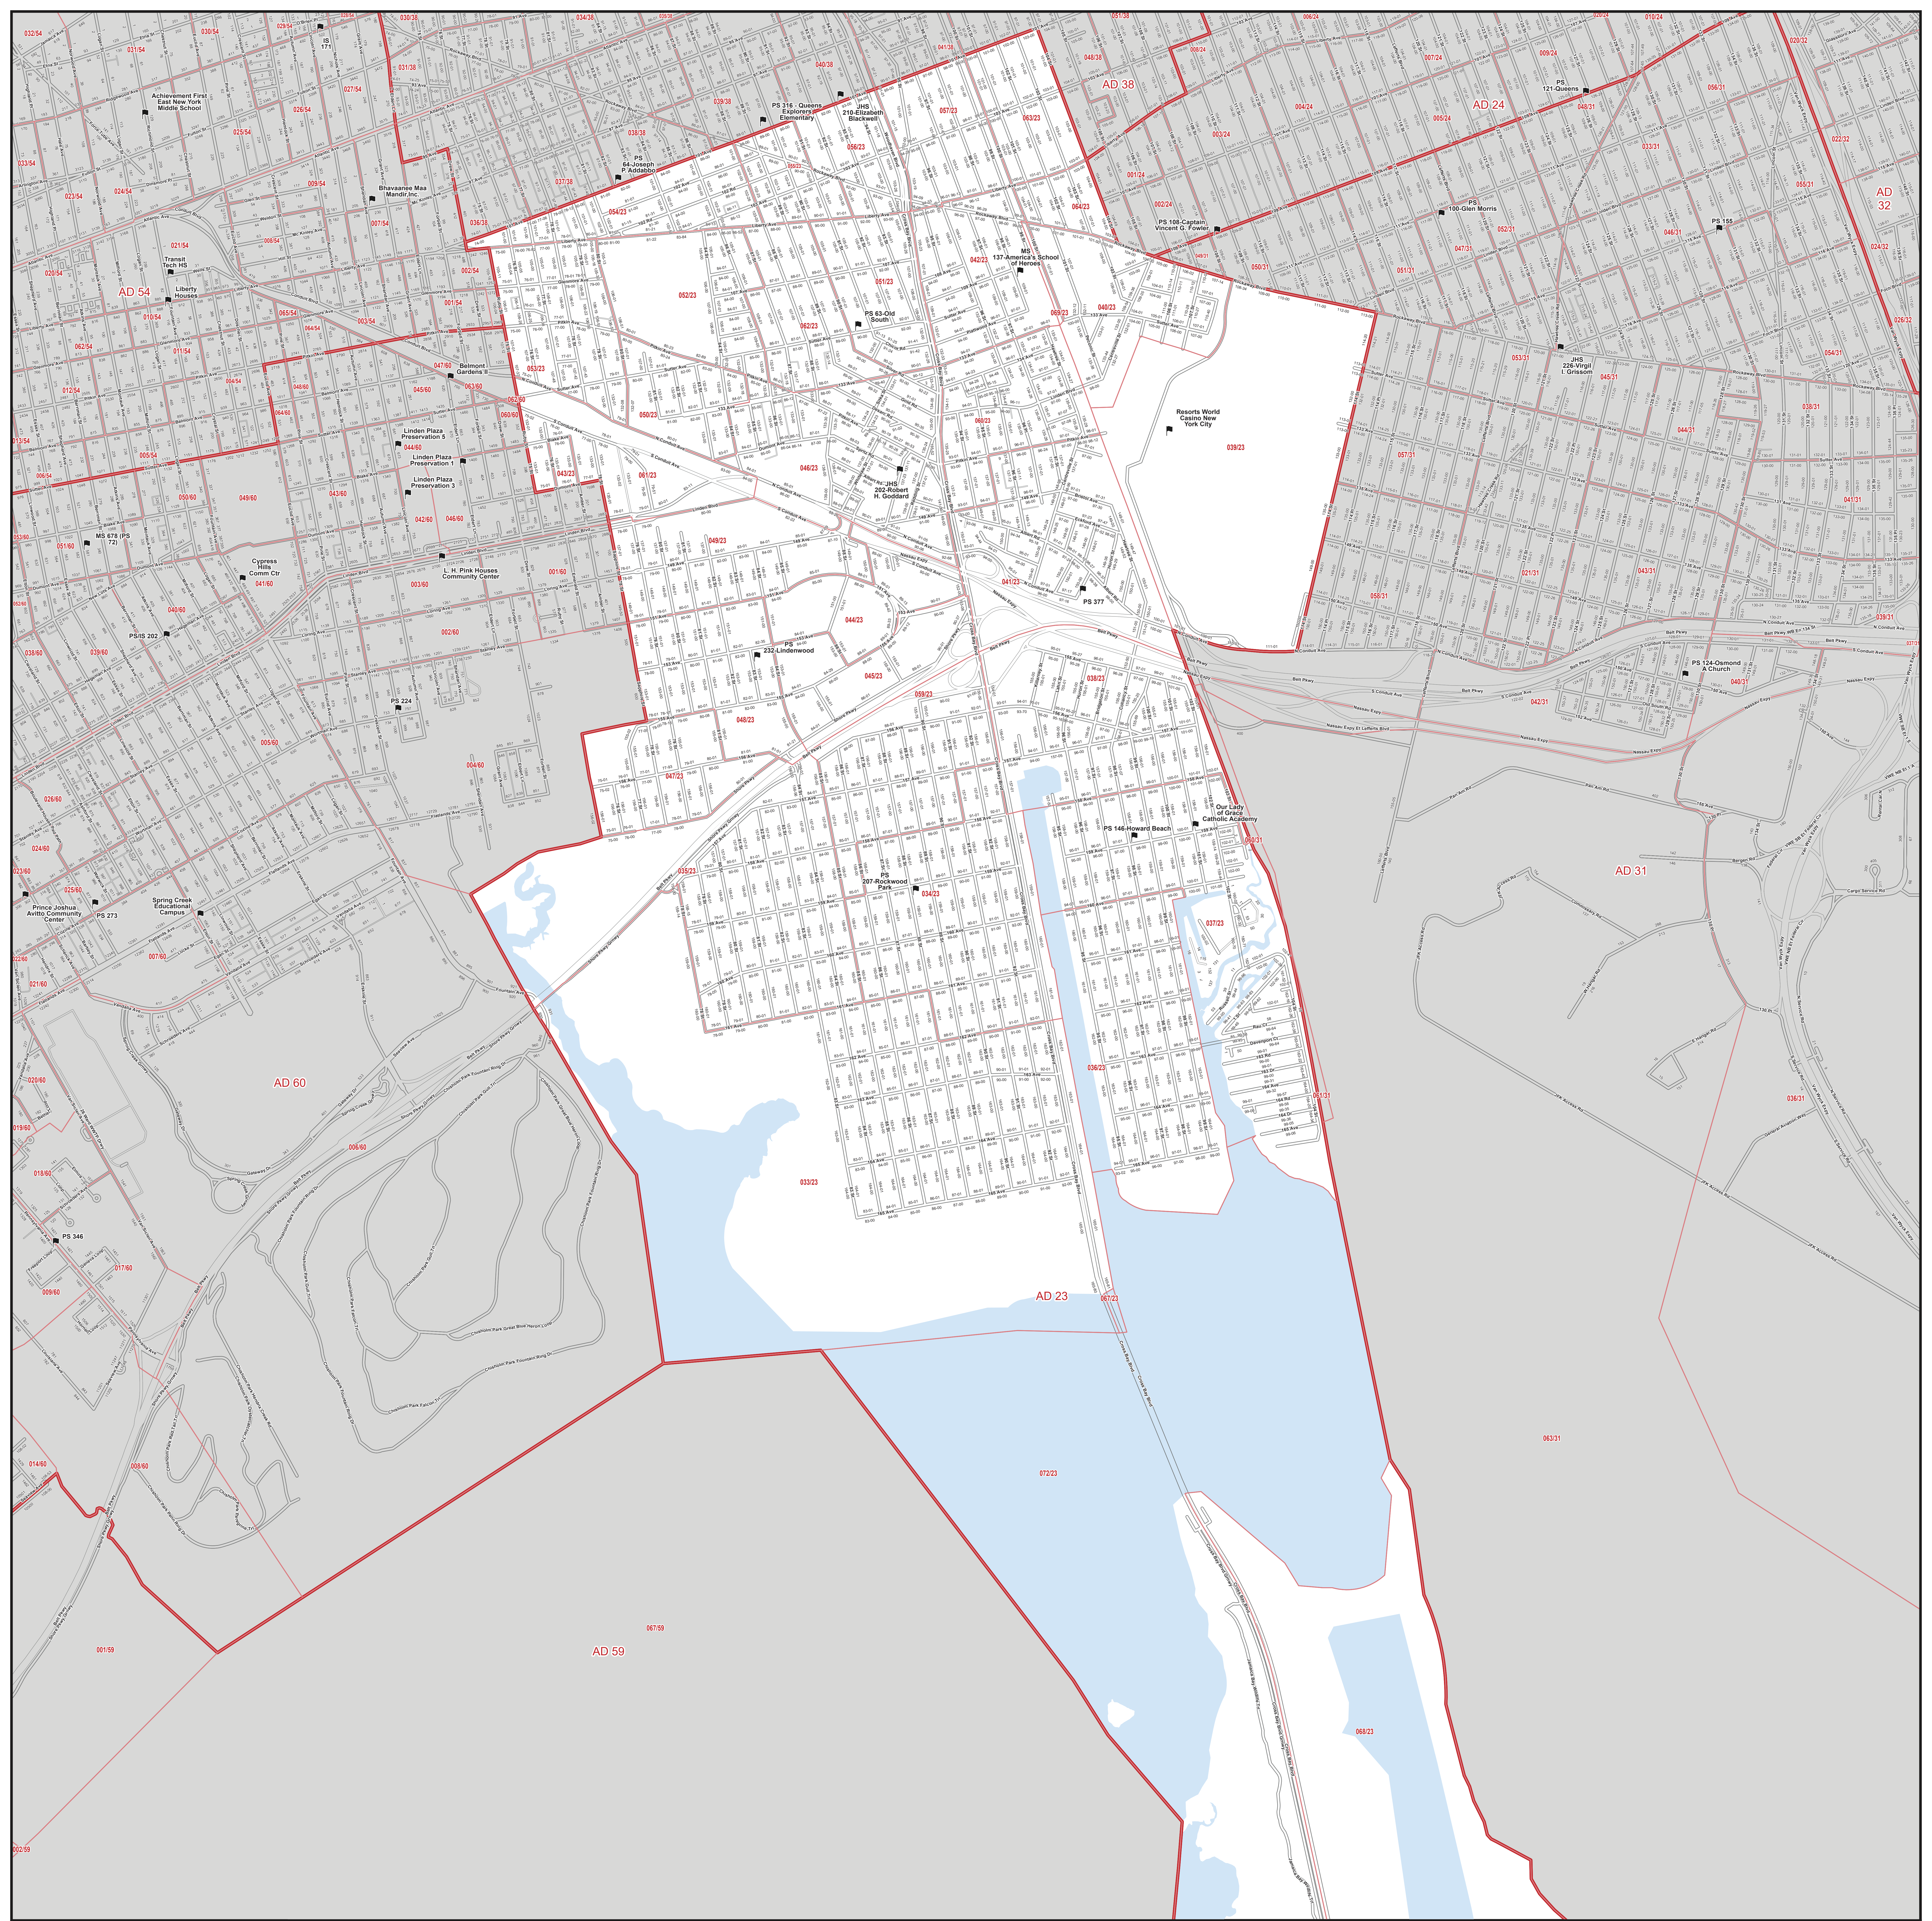

Locations of Polling Places are subject to change.

Source Data Statement:
All data available at <https://opendata.cityofnewyork.us/>

Board of Elections
in the City of New York

Assembly District
23
Part 2 of 4
Queens

0 0.25 0.5 1
Miles

- Polling Place
- ▭ Election District
- ▭ Assembly District
- Streets
- Water

Locations of Polling Places are subject to change.

Source Data Statement:
All data available at <https://opendata.cityofnewyork.us/>