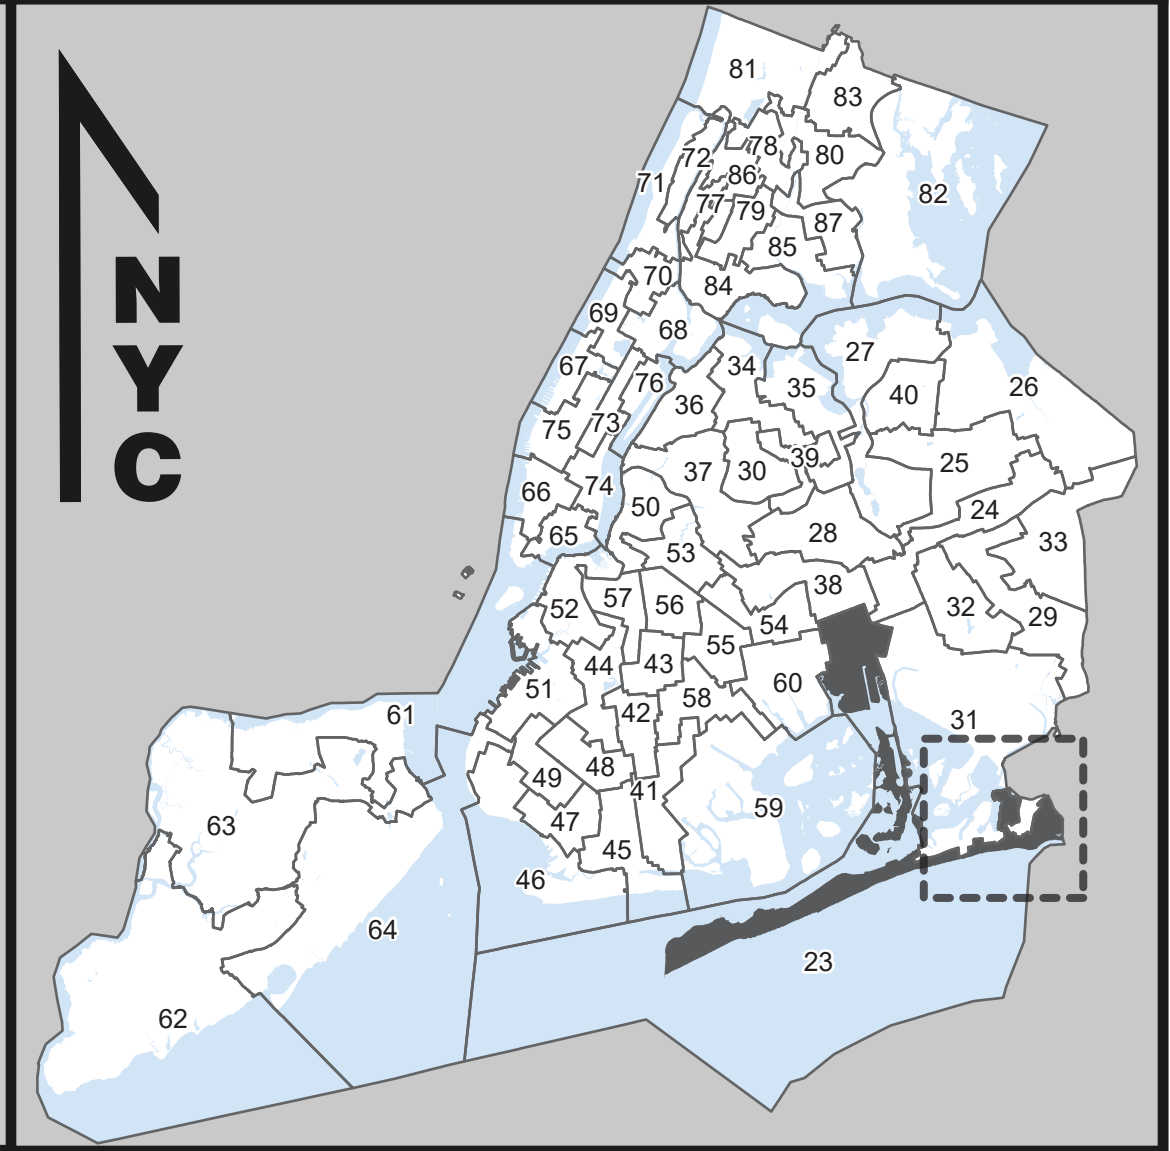

0 0.25 0.5 1
Miles

- Polling Place
- ▭ Election District
- ▭ Assembly District
- Streets
- Water

Locations of Polling Places are subject to change.

Source Data Statement:
All data available at <https://opendata.cityofnewyork.us/>