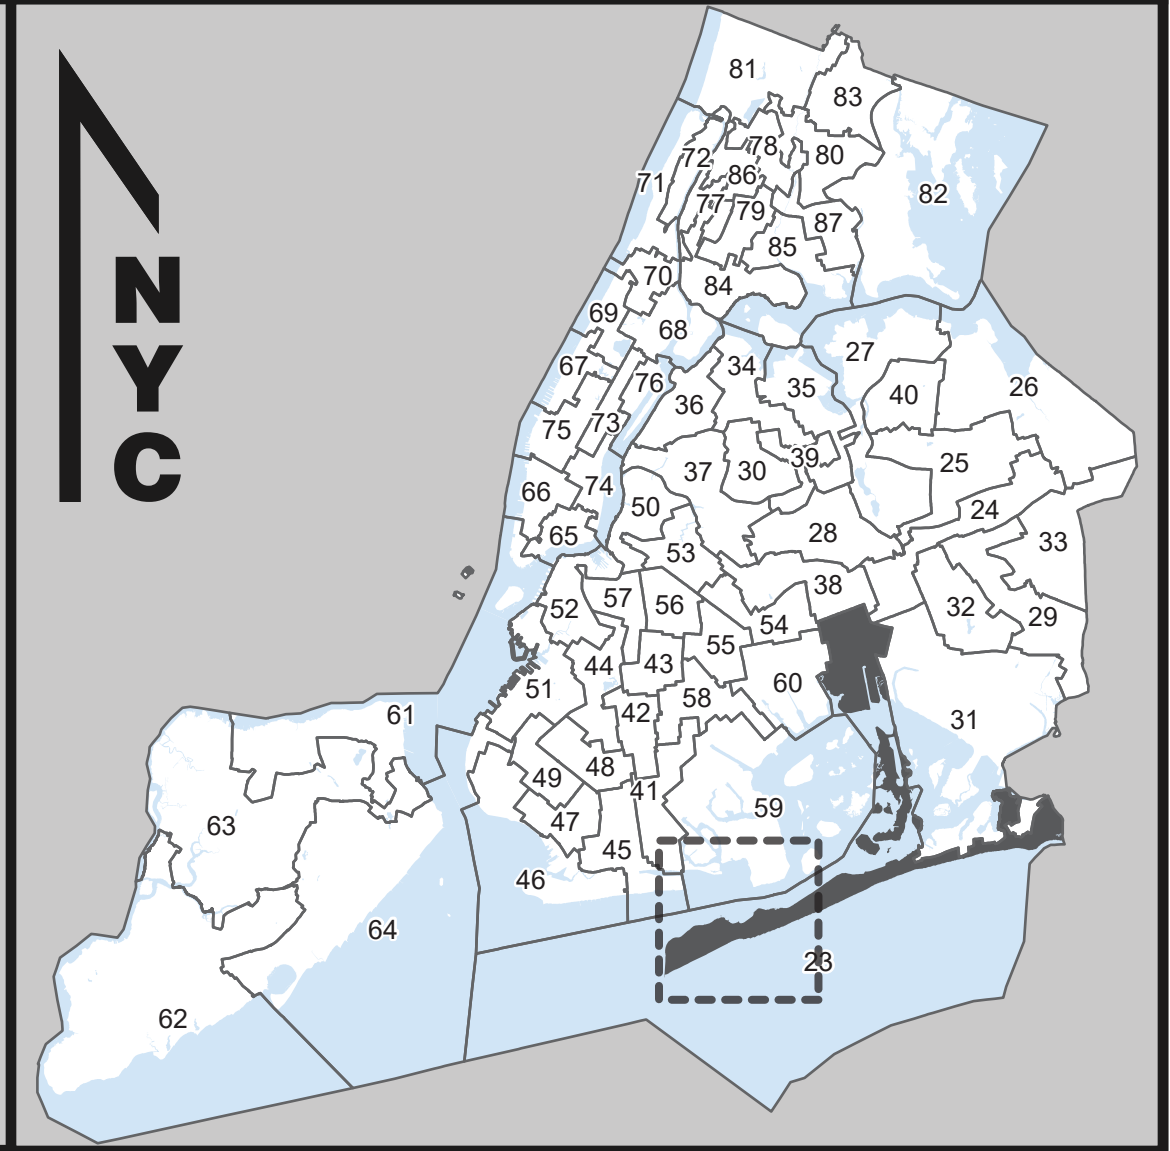

Board of Elections
in the City of New York

Assembly District
23
Part 1 of 4
Queens

NOTES

Board of Elections in the City of New York
Created: 3/15/2024

0 0.25 0.5 1 Miles

Polling Place
 Election District
 Assembly District
 Streets
 Water

Locations of Polling Places are subject to change.

Source Data Statement:
All data available at <https://opendata.cityofnewyork.us/>

Board of Elections
in the City of New York

Assembly District
23
Part 2 of 4
Queens