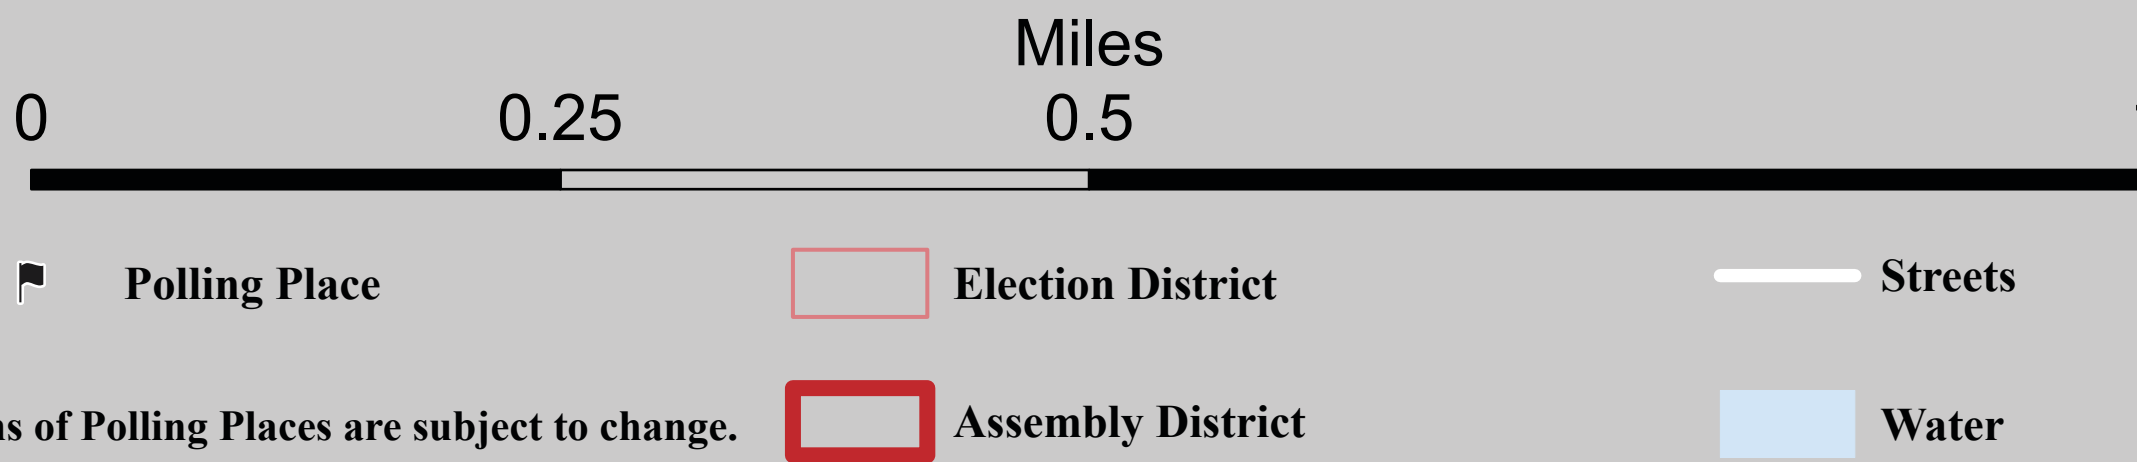

Board of Elections
in the City of New York

Assembly District
37
Queens

NOTES

1. The Assembly District boundaries shown on this map are for the 2019 General Election.
2. The Assembly District boundaries shown on this map are for the 2021 General Election.
3. The Assembly District boundaries shown on this map are for the 2023 General Election.
4. The Assembly District boundaries shown on this map are for the 2025 General Election.