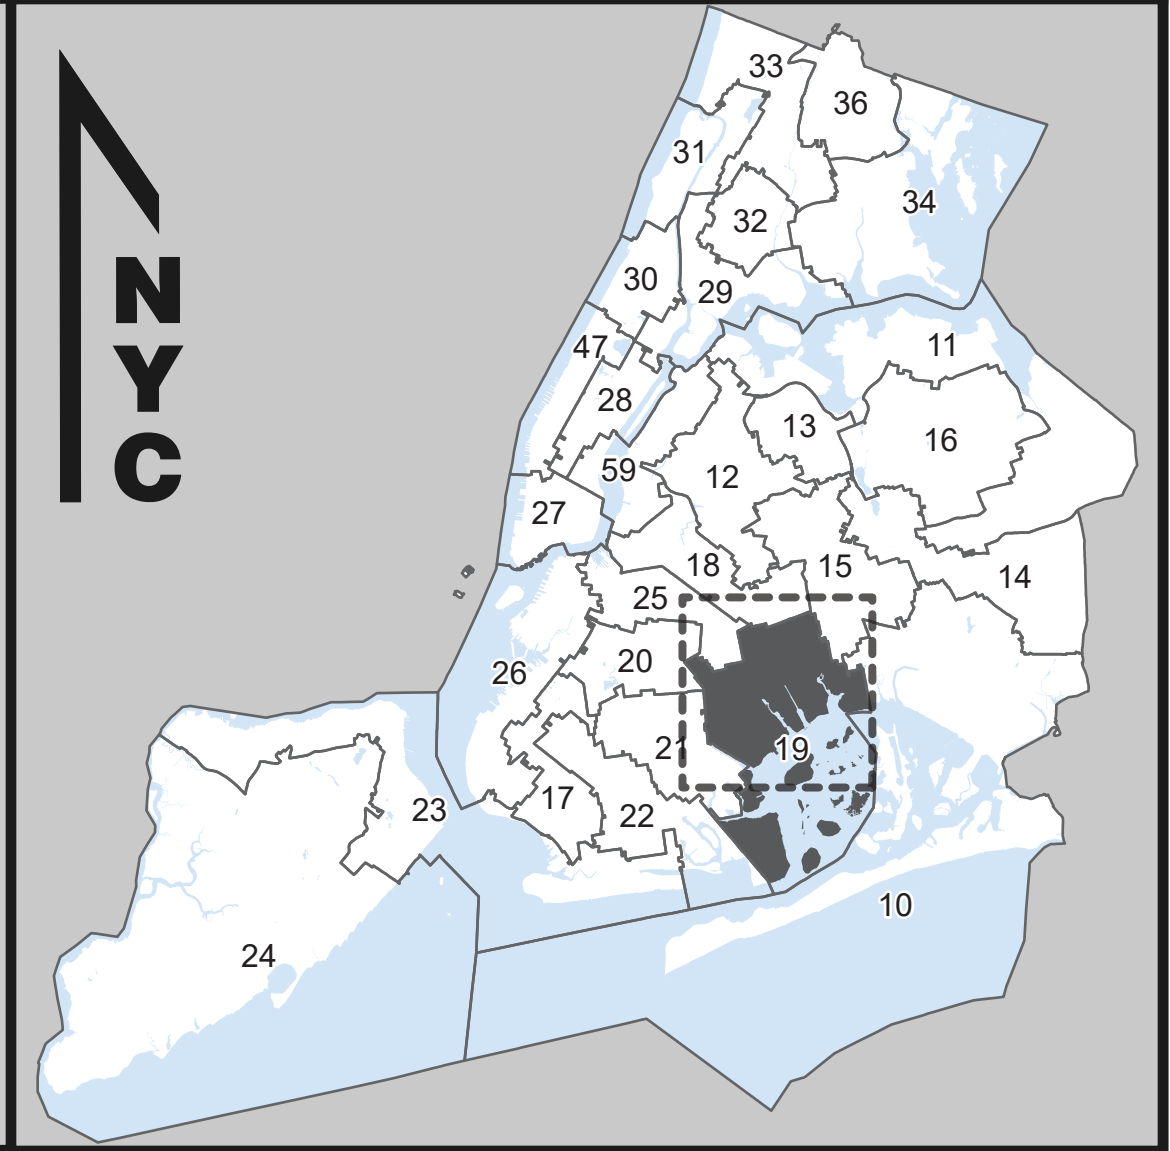

Board of Elections
in the City of New York

Senate District
19
Part 1 of 2
Kings and Queens

NOTES	

Board of Elections in the City of New York
Created: 11/20/2023

- Polling Place
- Locations of Polling Places are subject to change.
- ▭ Election District
- ▭ Assembly District
- ▭ Senate District
- Streets
- Water

Source Data Statement:
All data available at <https://opendata.cityofnewyork.us/>