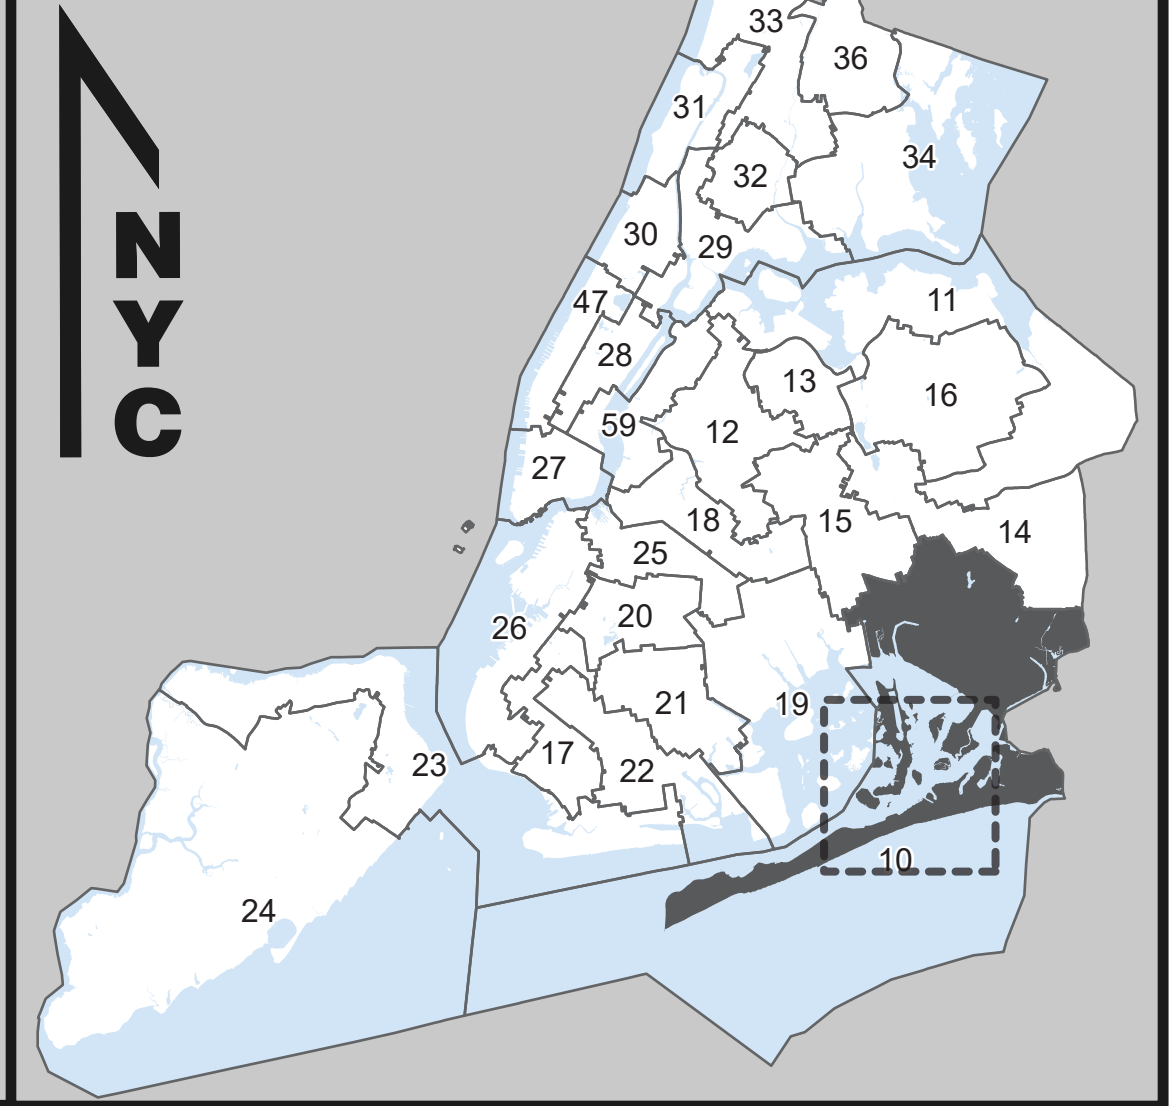

Board of Elections
in the City of New York

Senete District
10
Part 1 of 5
Queens

NOTES	

Board of Elections in the City of New York
Created: 11/18/2023

- Polling Place
 - Election District
 - Assembly District
 - Senete District
 - Streets
 - Water
- Locations of Polling Places are subject to change.

Source Data Statement:
All data available at <https://opendata.cityofnewyork.us/>

06159
SD 19
AD 59

03631
AD 31

SD 10

AD 23

Board of Elections
in the City of New York

Senete District
10
Part 2 of 5
Queens

NOTES

Board of Elections in the City of New York
Created: 11/18/2023

- Polling Place
 - Assembly District
 - Senete District
 - Streets
 - Water
- Locations of Polling Places are subject to change.

Source Data Statement:
All data available at <https://opendata.cityofnewyork.us/>