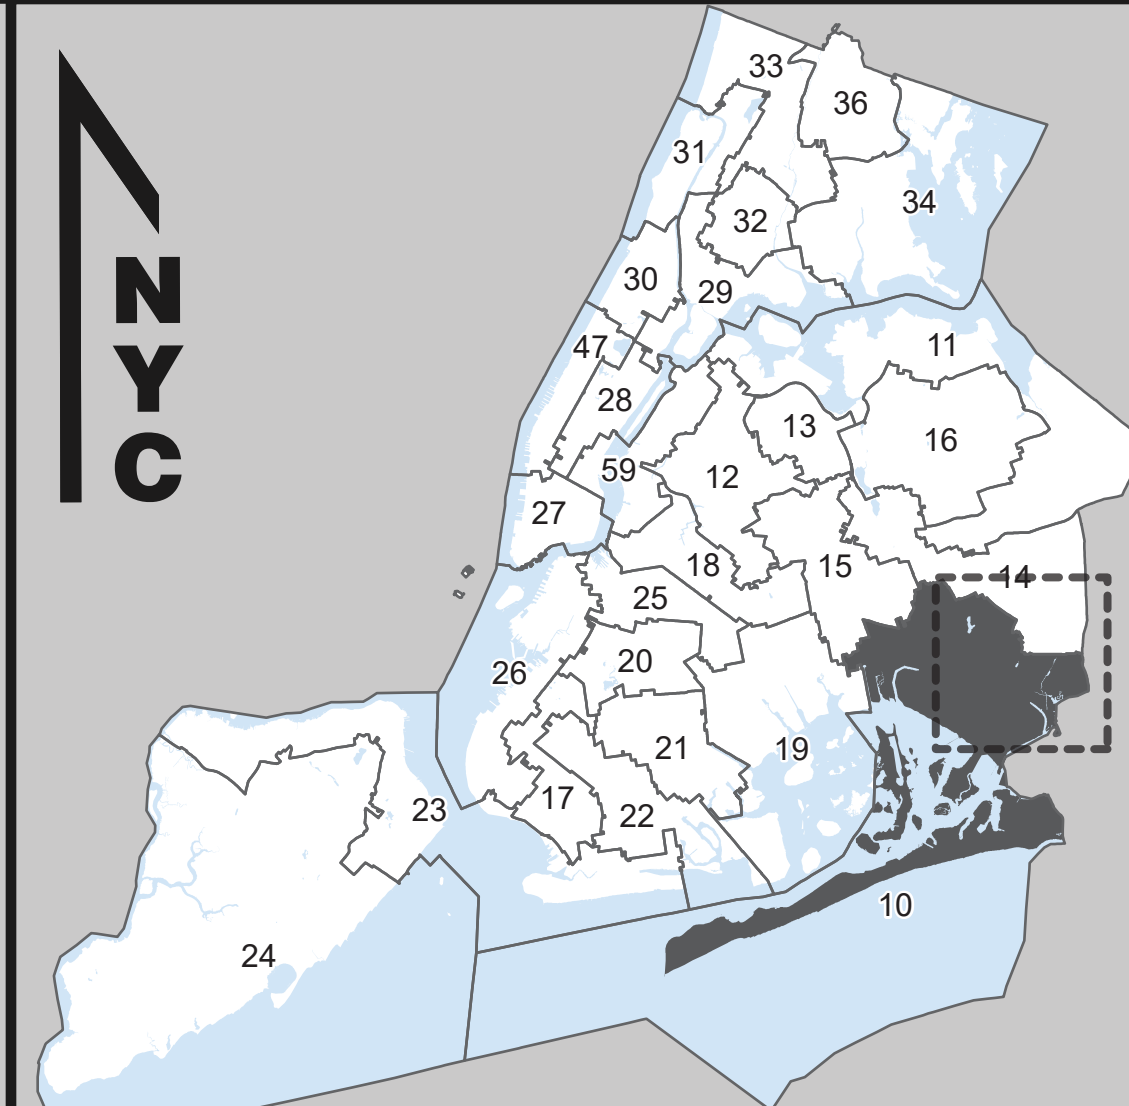

Board of Elections
in the City of New York

Senate District
10
Part 5 of 5
Queens

NOTES	

Board of Elections in the City of New York
Created: 11/18/2023

Miles
0 0.25 0.5 1

- Polling Place
- Election District
- Assembly District
- Senate District
- Streets
- Water

Locations of Polling Places are subject to change.

Source Data Statement:
All data available at <https://opendata.cityofnewyork.us/>