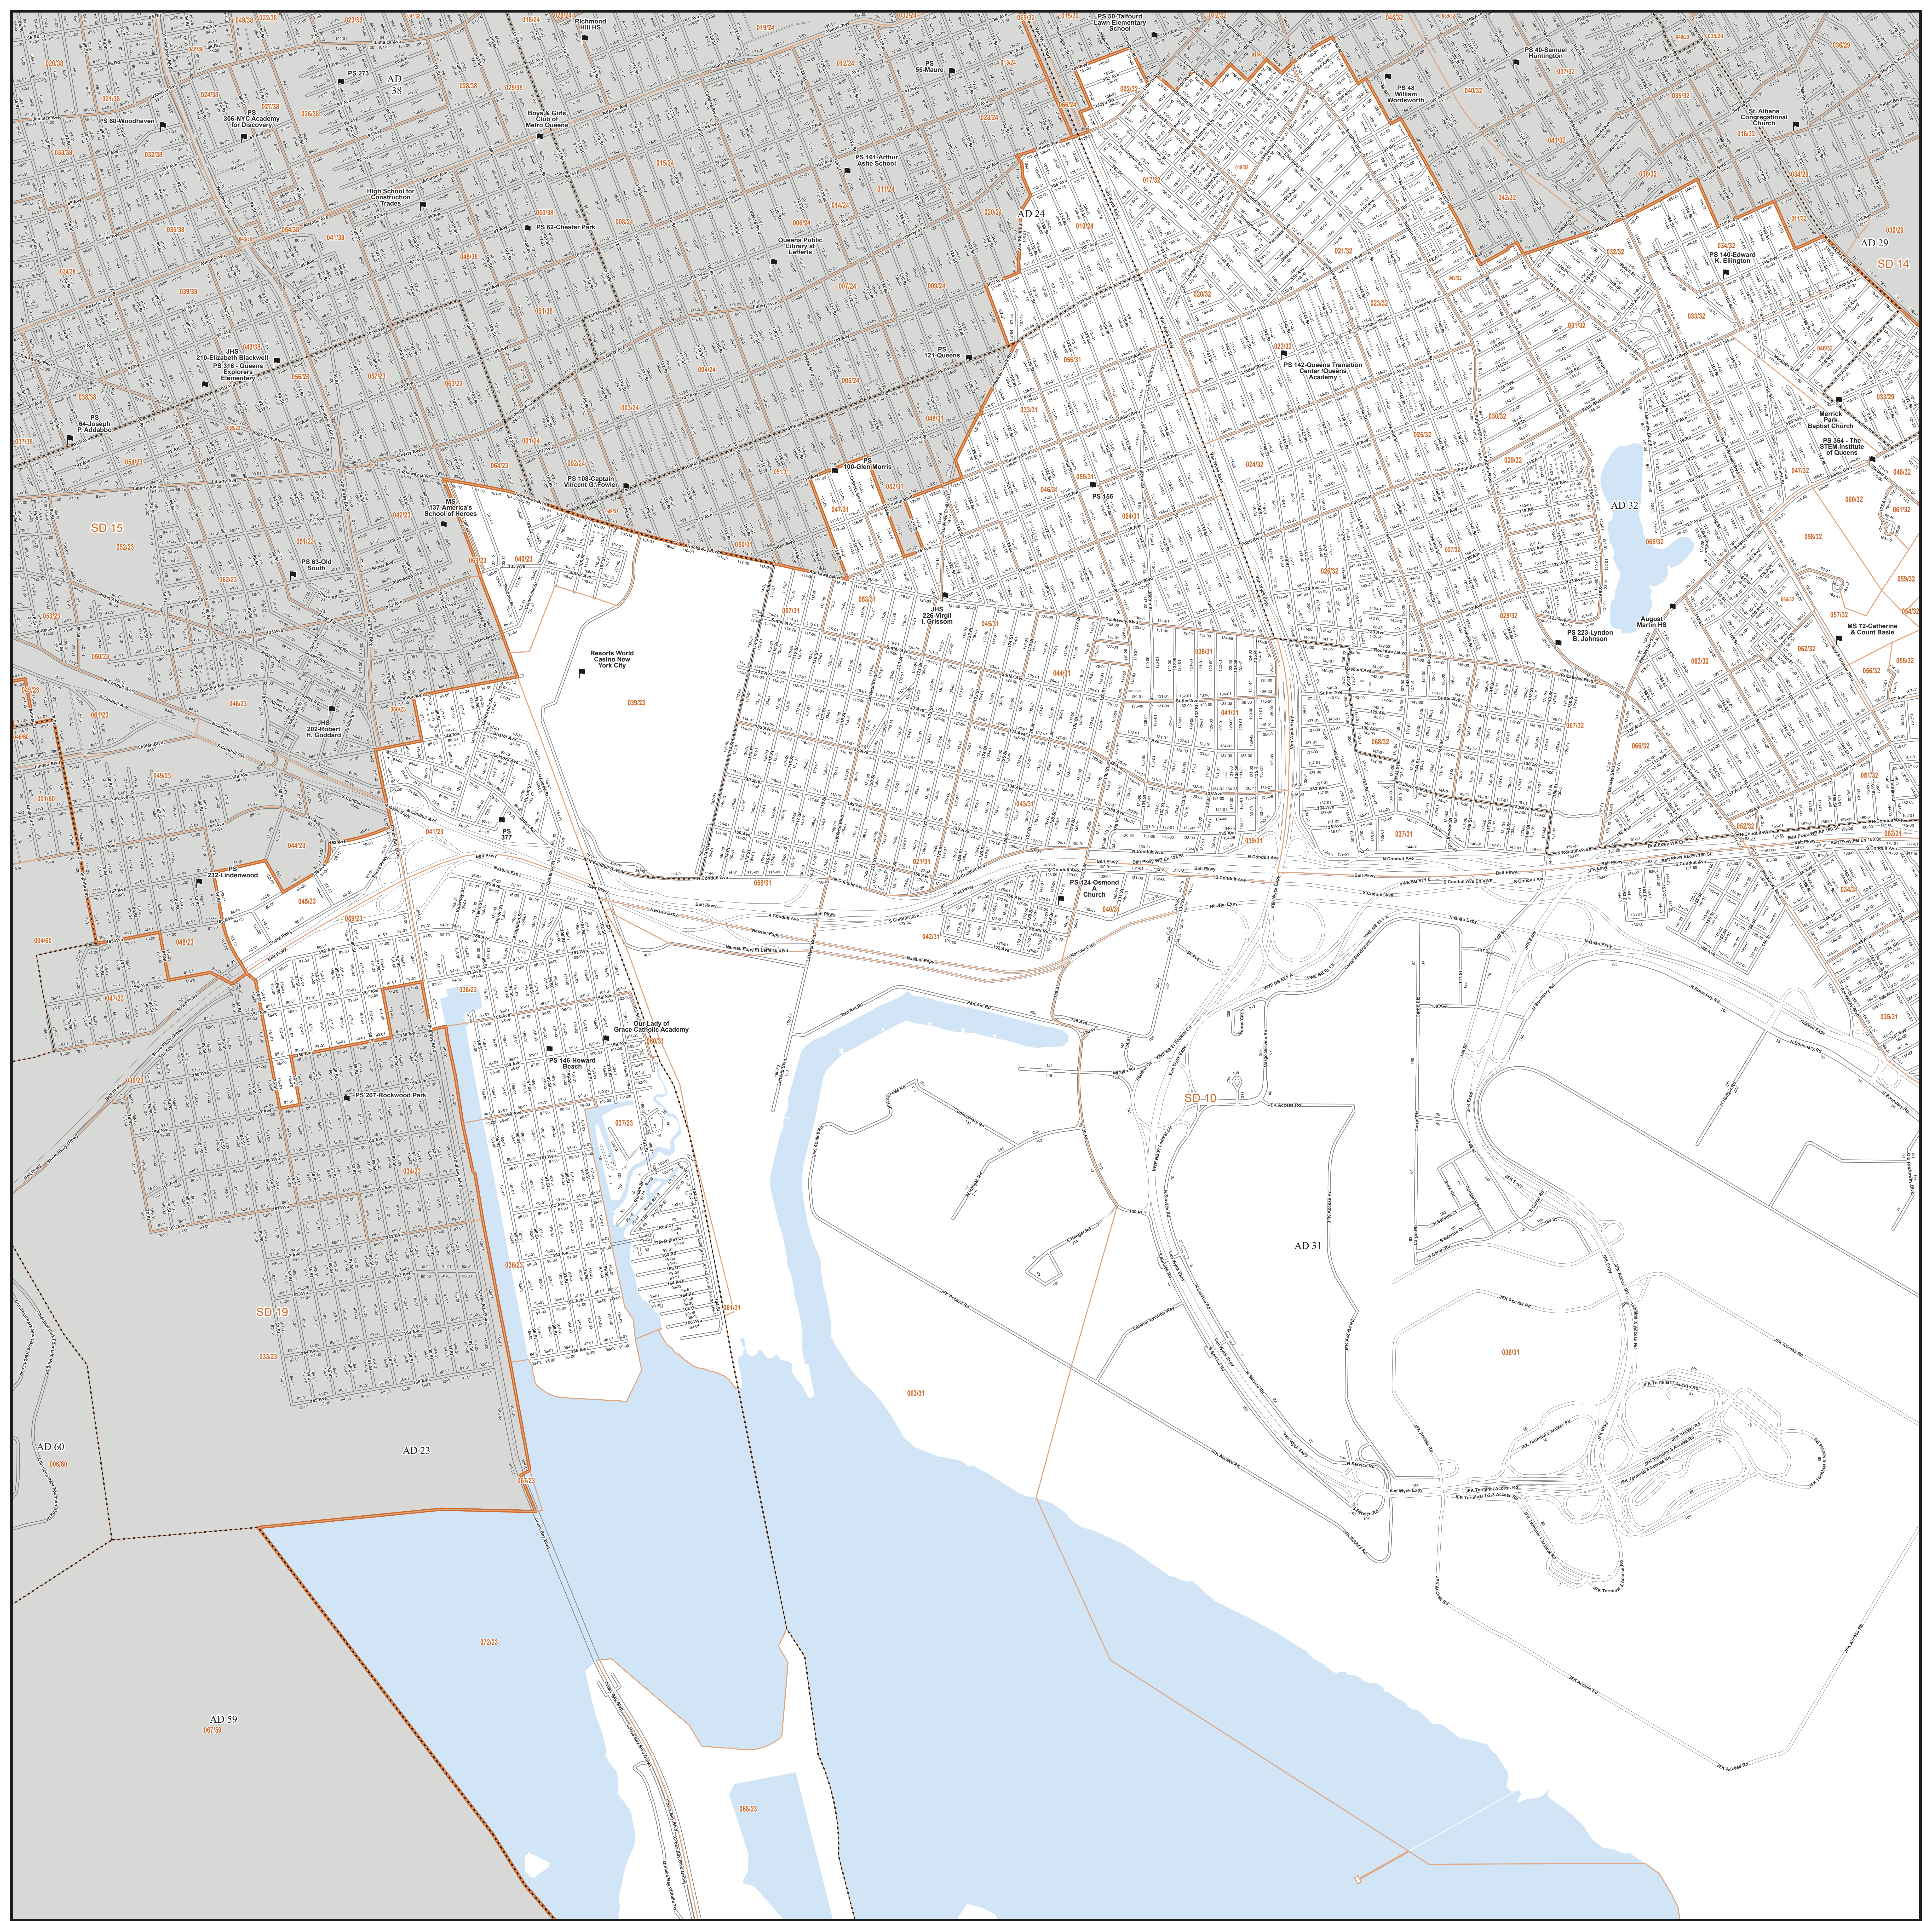

Board of Elections
in the City of New York

Senate District
10
Part 4 of 5
Queens

NOTES

Board of Elections in the City of New York
Created: 11/18/2023

Miles
0 0.25 0.5 1

- Polling Place
- Locations of Polling Places are subject to change.
- ▭ Election District
- ▭ Assembly District
- ▭ Senate District
- Streets
- Water

Source Data Statement:
All data available at <https://opendata.cityofnewyork.us/>