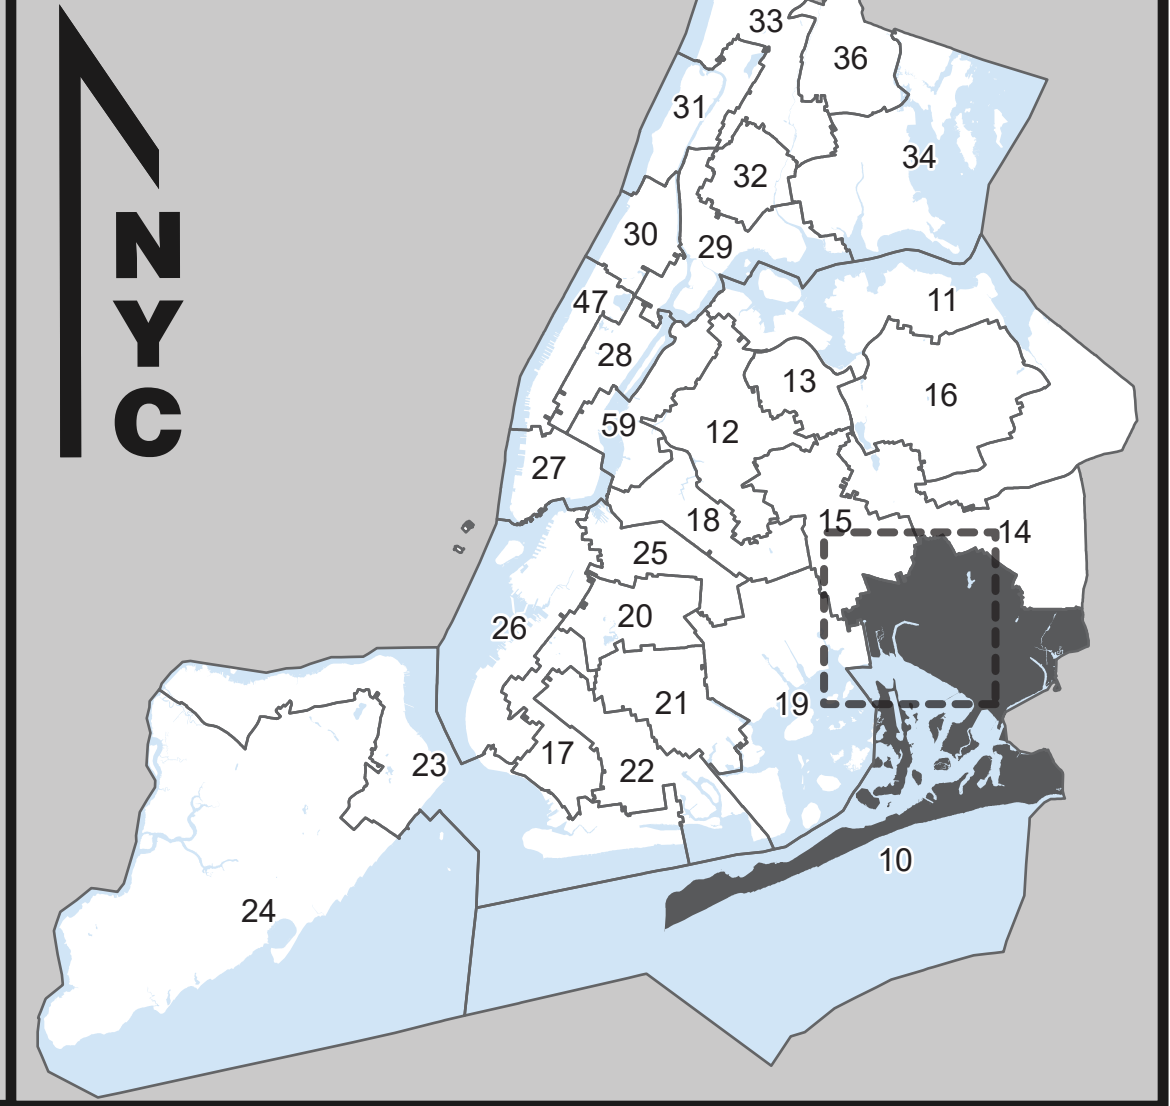

Board of Elections
in the City of New York

Senate District
10
Part 4 of 5
Queens

NOTES

Board of Elections in the City of New York
Created: 11/18/2023

Miles
0 0.25 0.5 1

- Polling Place
- Locations of Polling Places are subject to change.
- ▭ Election District
- ▭ Assembly District
- ▭ Senate District
- Streets
- Water

Source Data Statement:
All data available at <https://opendata.cityofnewyork.us/>