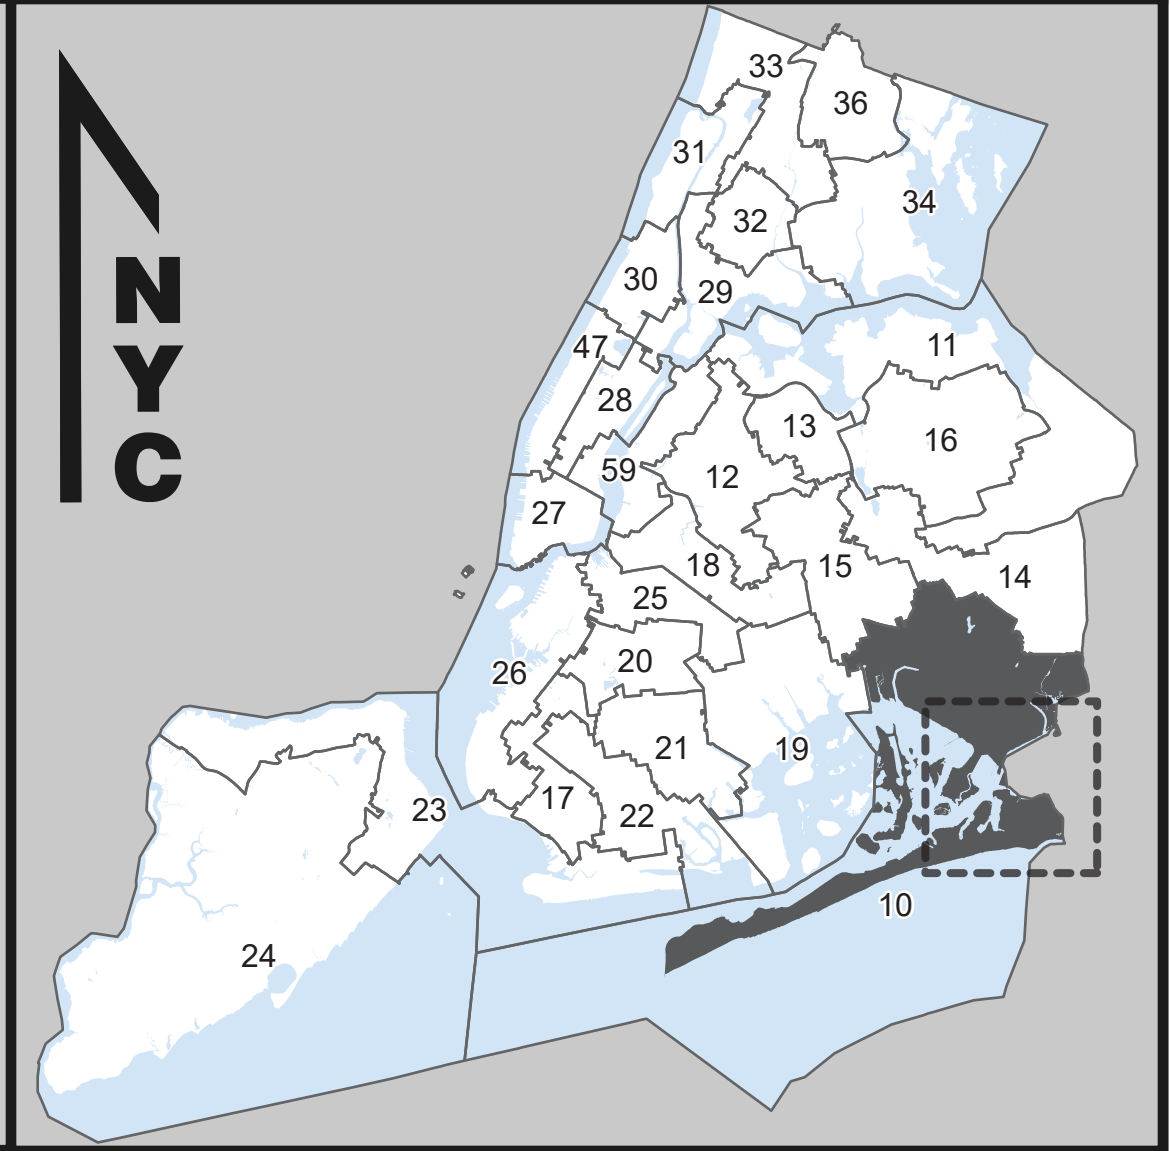

Board of Elections
in the City of New York

Senate District
10
Part 3 of 5
Queens

NOTES

Board of Elections in the City of New York
Created: 11/18/2023

1. Polling Place
   - Assembly District
   - Senate District
   - Streets
   - Water
2. Locations of Polling Places are subject to change.

Source Data Statement:
All data available at <https://opendata.cityofnewyork.us/>