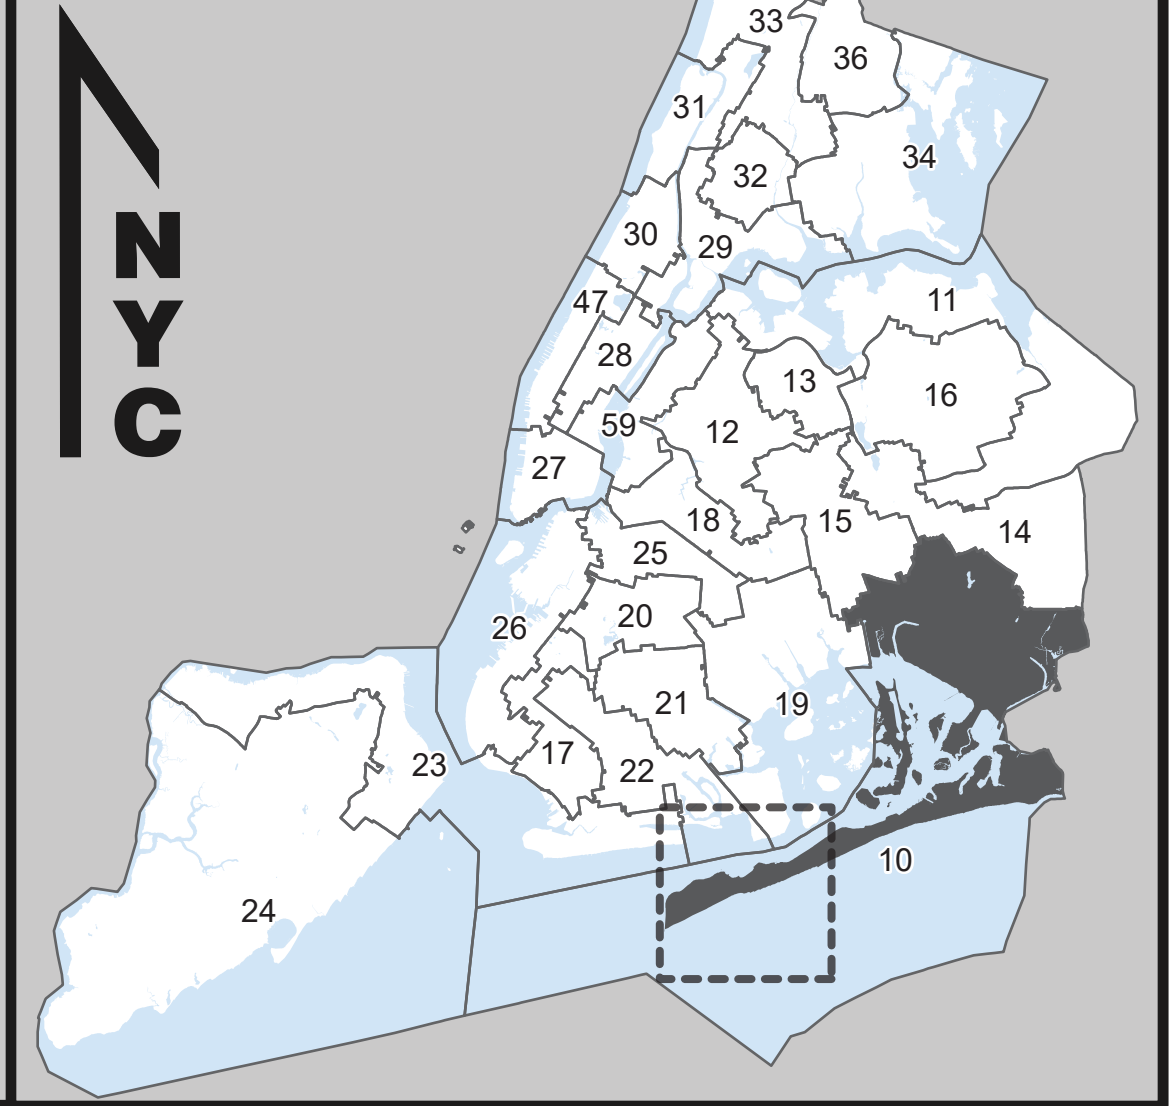

Board of Elections
in the City of New York

Senete District
10
Part 1 of 5
Queens

NOTES	

Board of Elections in the City of New York
Created: 11/18/2023

- Polling Place
 - Election District
 - Assembly District
 - Senete District
 - Streets
 - Water
- Locations of Polling Places are subject to change.

Source Data Statement:
All data available at <https://opendata.cityofnewyork.us/>

06159
SD 19
AD 59

03631
AD 31

SD 10

AD 23

Board of Elections
in the City of New York

Senete District
10
Part 2 of 5
Queens

NOTES