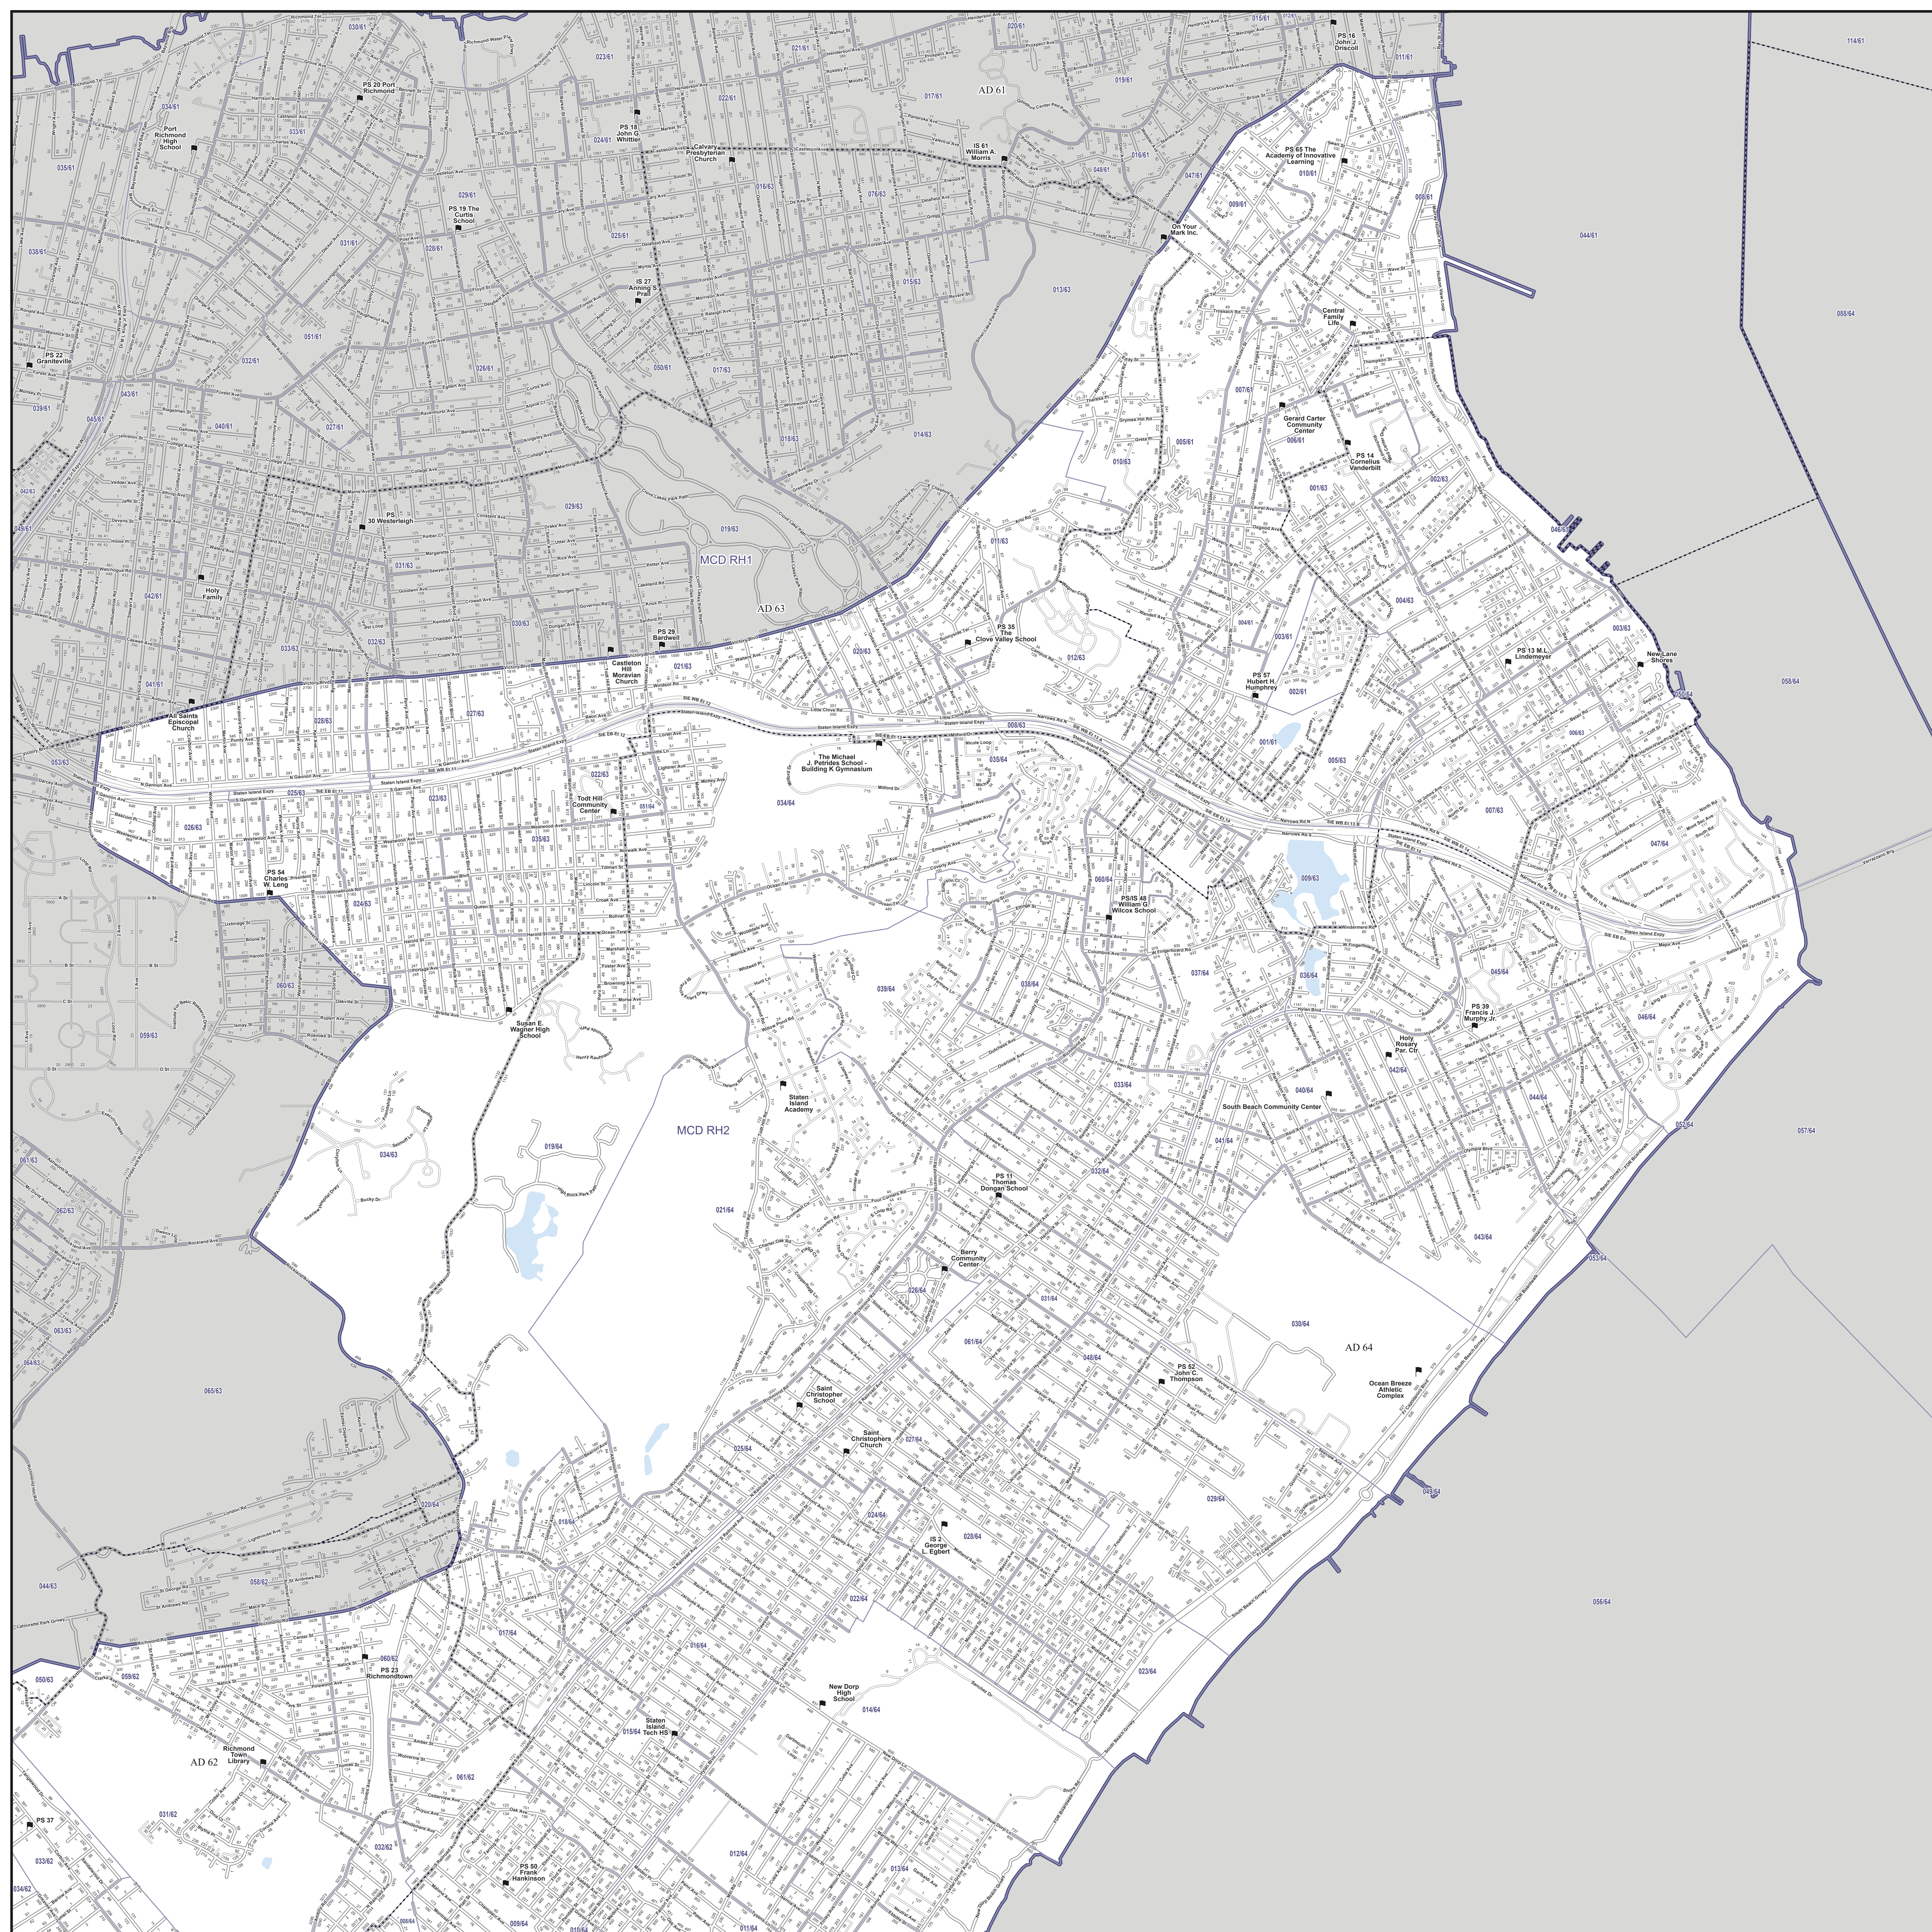

NOTES	

-  Polling Place
 -  Election District
 -  Streets
 -  Assembly District
 -  Water
 -  Municipal Court District
- Locations of Polling Places are subject to change.

Source Data Statement:
All data available at <https://opendata.cityofnewyork.us/>

NOTES	

Source Data Statement:
All data available at <https://opendata.cityofnewyork.us/>

Board of Elections
in the City of New York

Municipal Court District

2

Part 3 of 3
Richmond

NOTES

- Polling Place
- ▭ Election District
- ▭ Assembly District
- ▭ Municipal Court District
- Streets
- Water

Source Data Statement:
All data available at <https://opendata.cityofnewyork.us/>