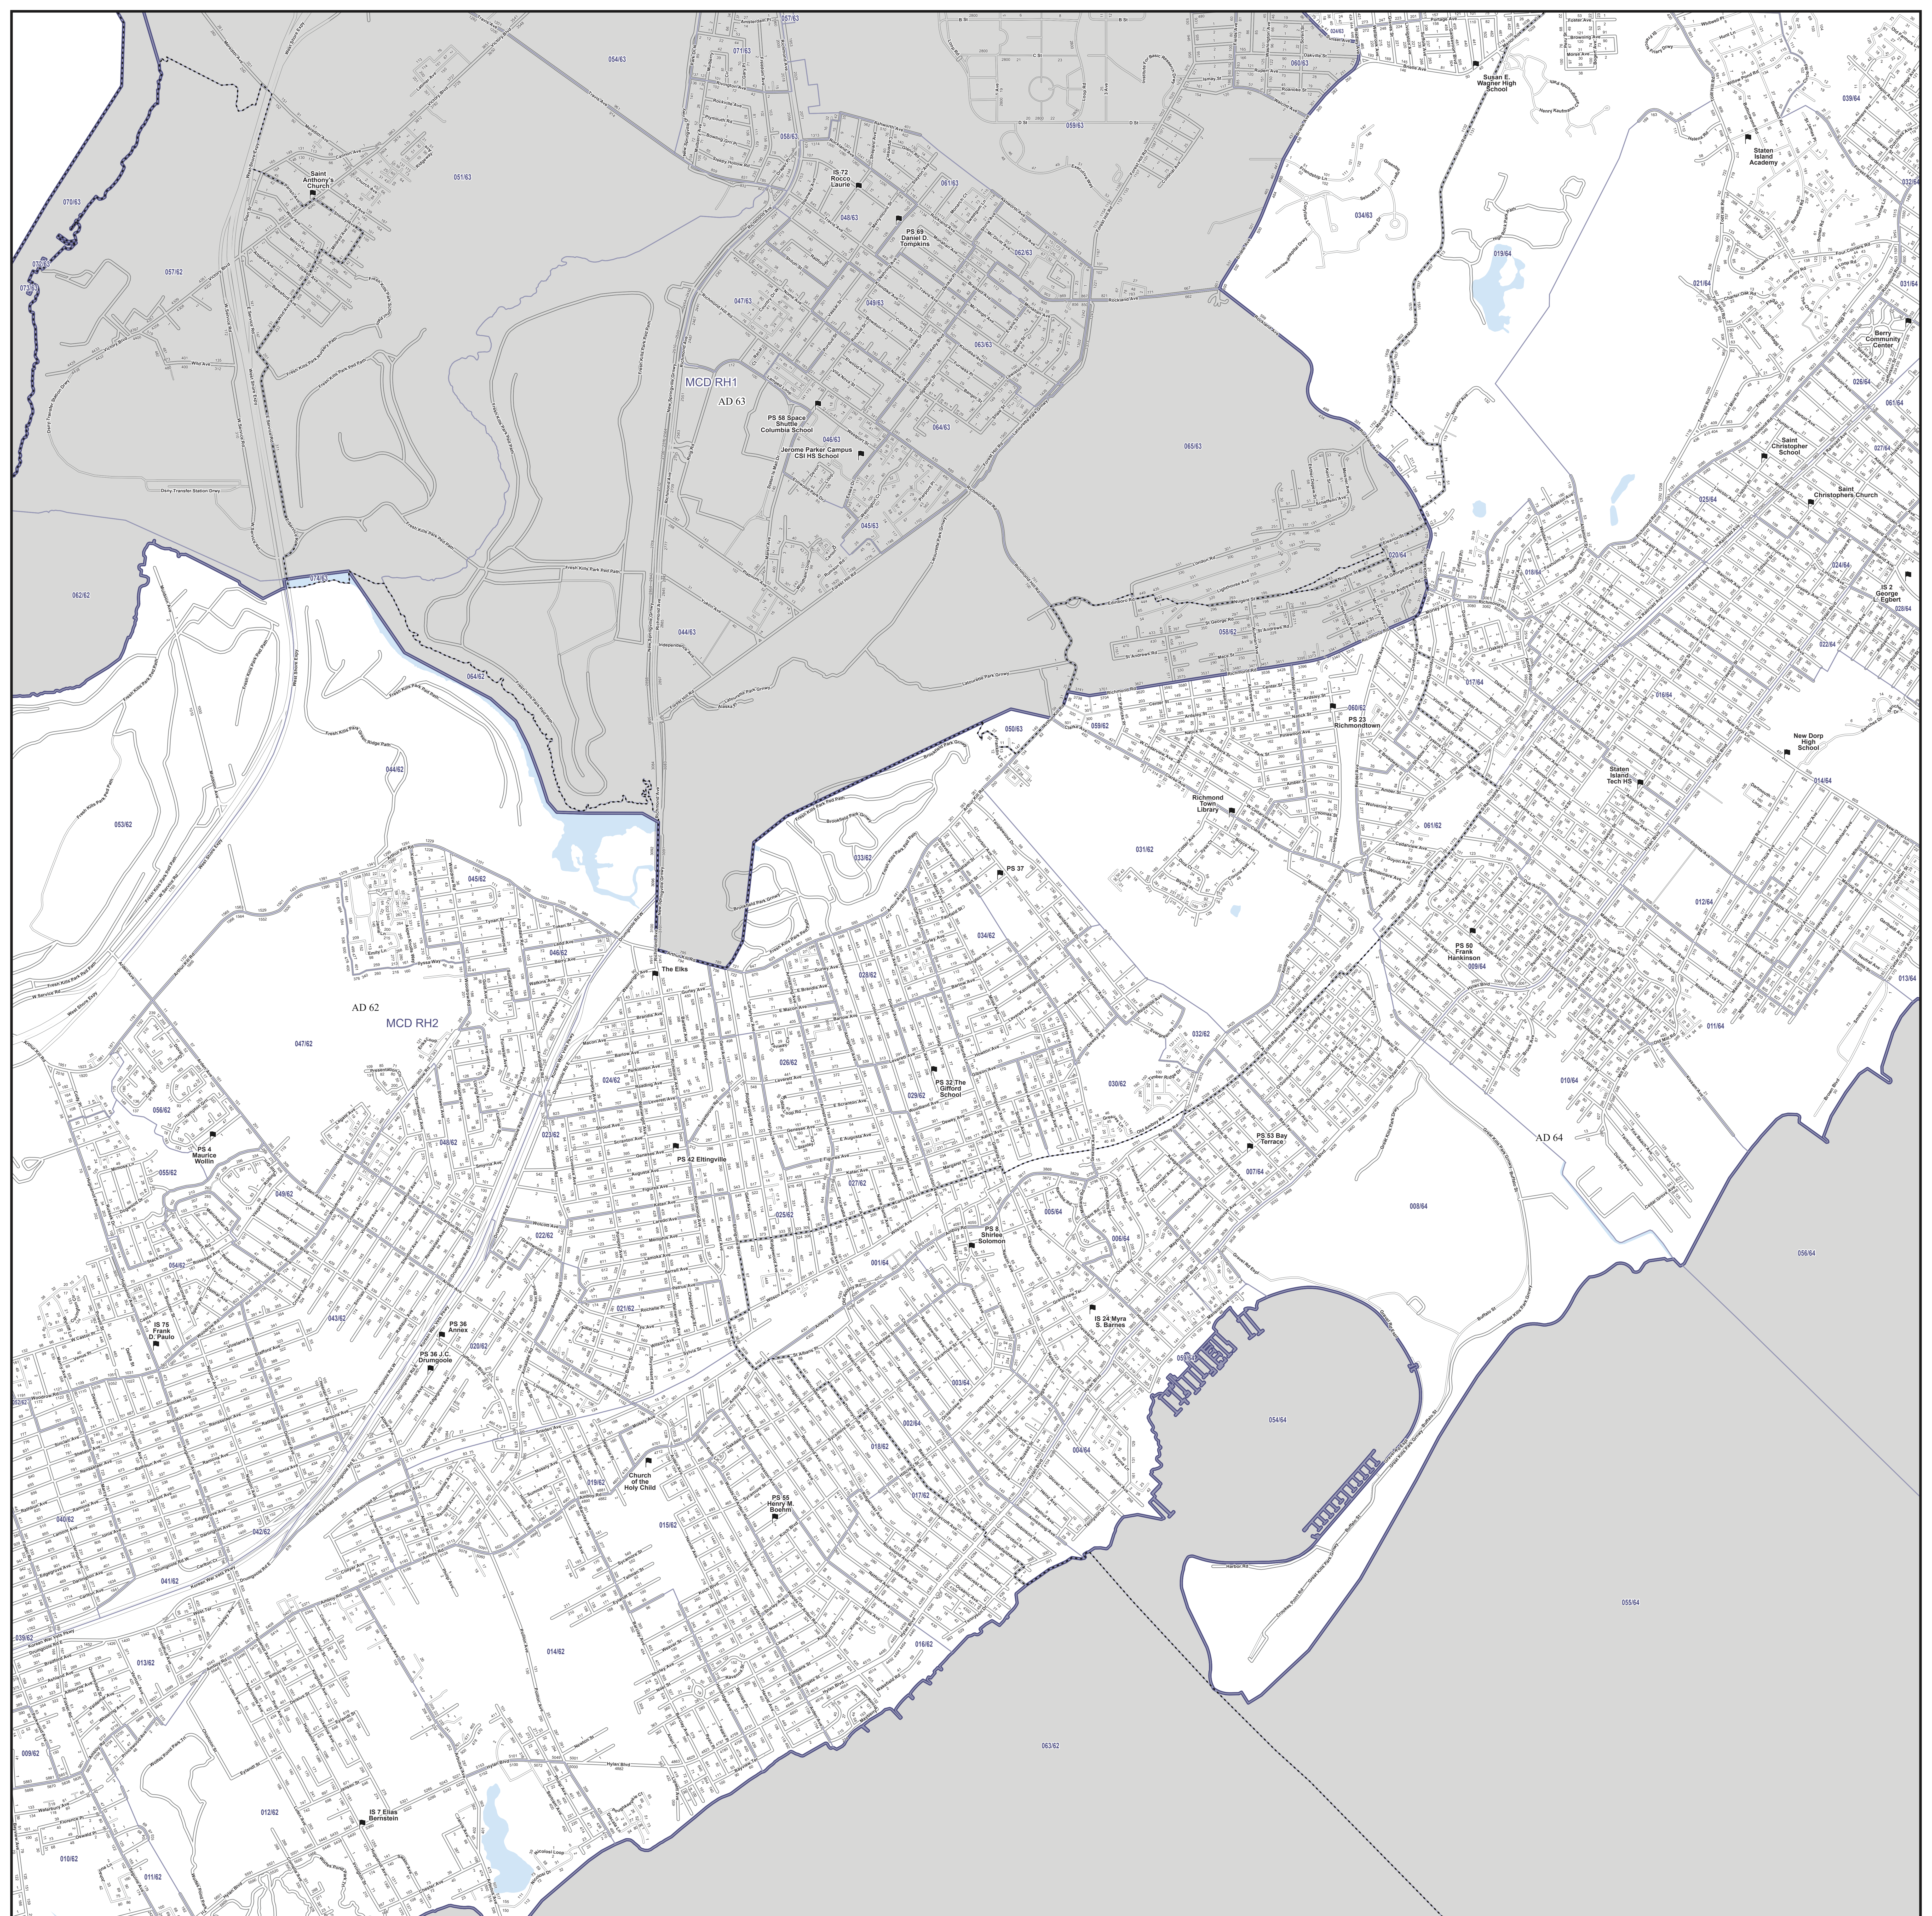

NOTES	

-  Polling Place
 -  Election District
 -  Streets
 -  Assembly District
 -  Water
 -  Municipal Court District
- Locations of Polling Places are subject to change.

Source Data Statement:
All data available at <https://opendata.cityofnewyork.us/>

NOTES	

Source Data Statement:
All data available at <https://opendata.cityofnewyork.us/>

Board of Elections
in the City of New York

Municipal Court District

2

Part 3 of 3
Richmond

NOTES

- Polling Place
- ▭ Election District
- ▭ Assembly District
- ▭ Municipal Court District
- Streets
- Water

Source Data Statement:
All data available at <https://opendata.cityofnewyork.us/>