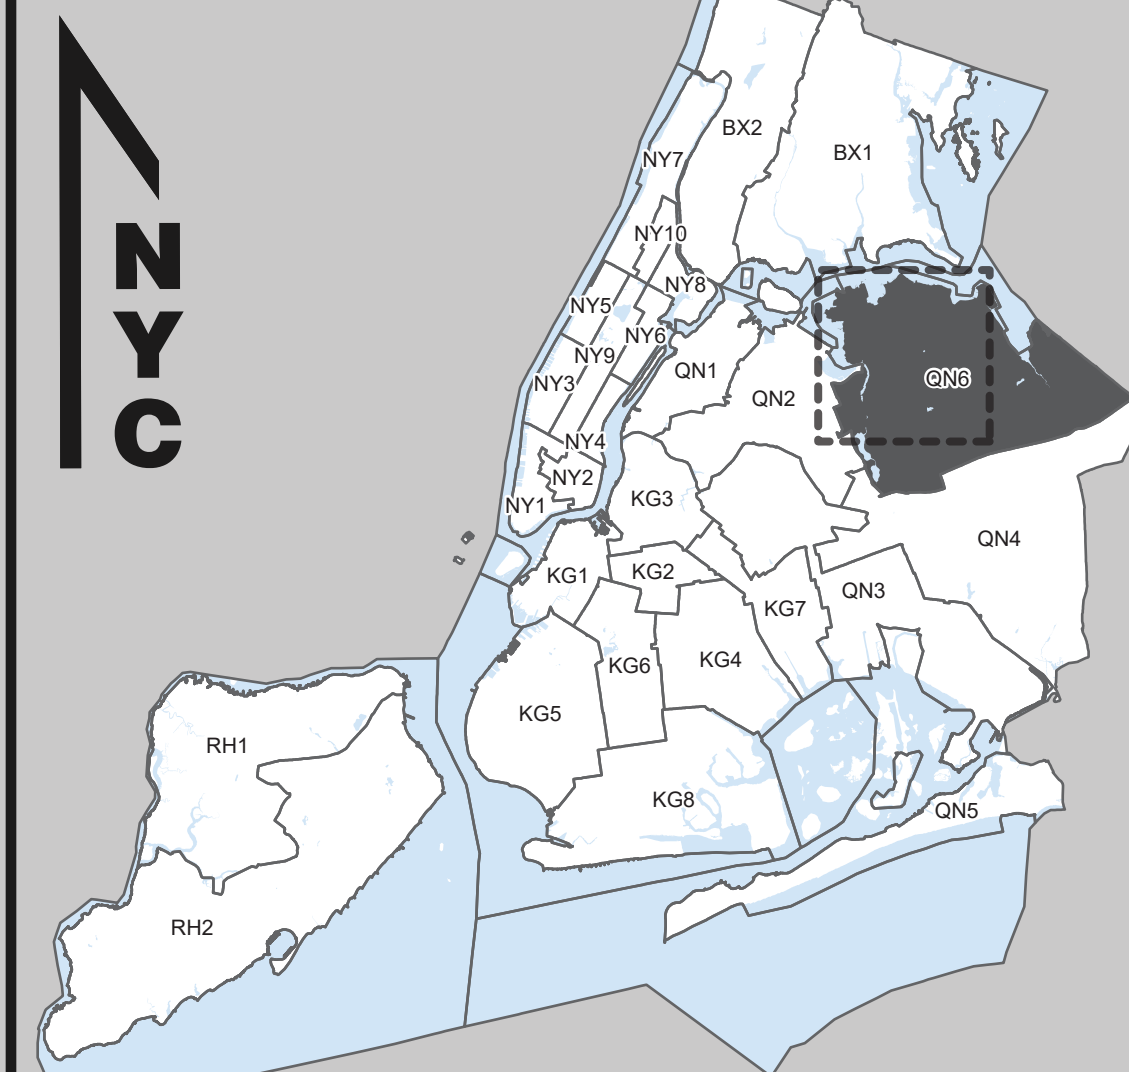

**Board of Elections**  
in the City of New York

**Municipal Court District**  
**6**  
Part 1 of 3  
Queens

**NOTES**

0 0.25 0.5 1 Miles

■ Polling Place  
Locations of Polling Places are subject to change.

- Election District
- Assembly District
- Municipal Court District

— Streets  
Water

**Source Data Statement:**  
All data available at <https://opendata.cityofnewyork.us/>

**Board of Elections**  
in the City of New York