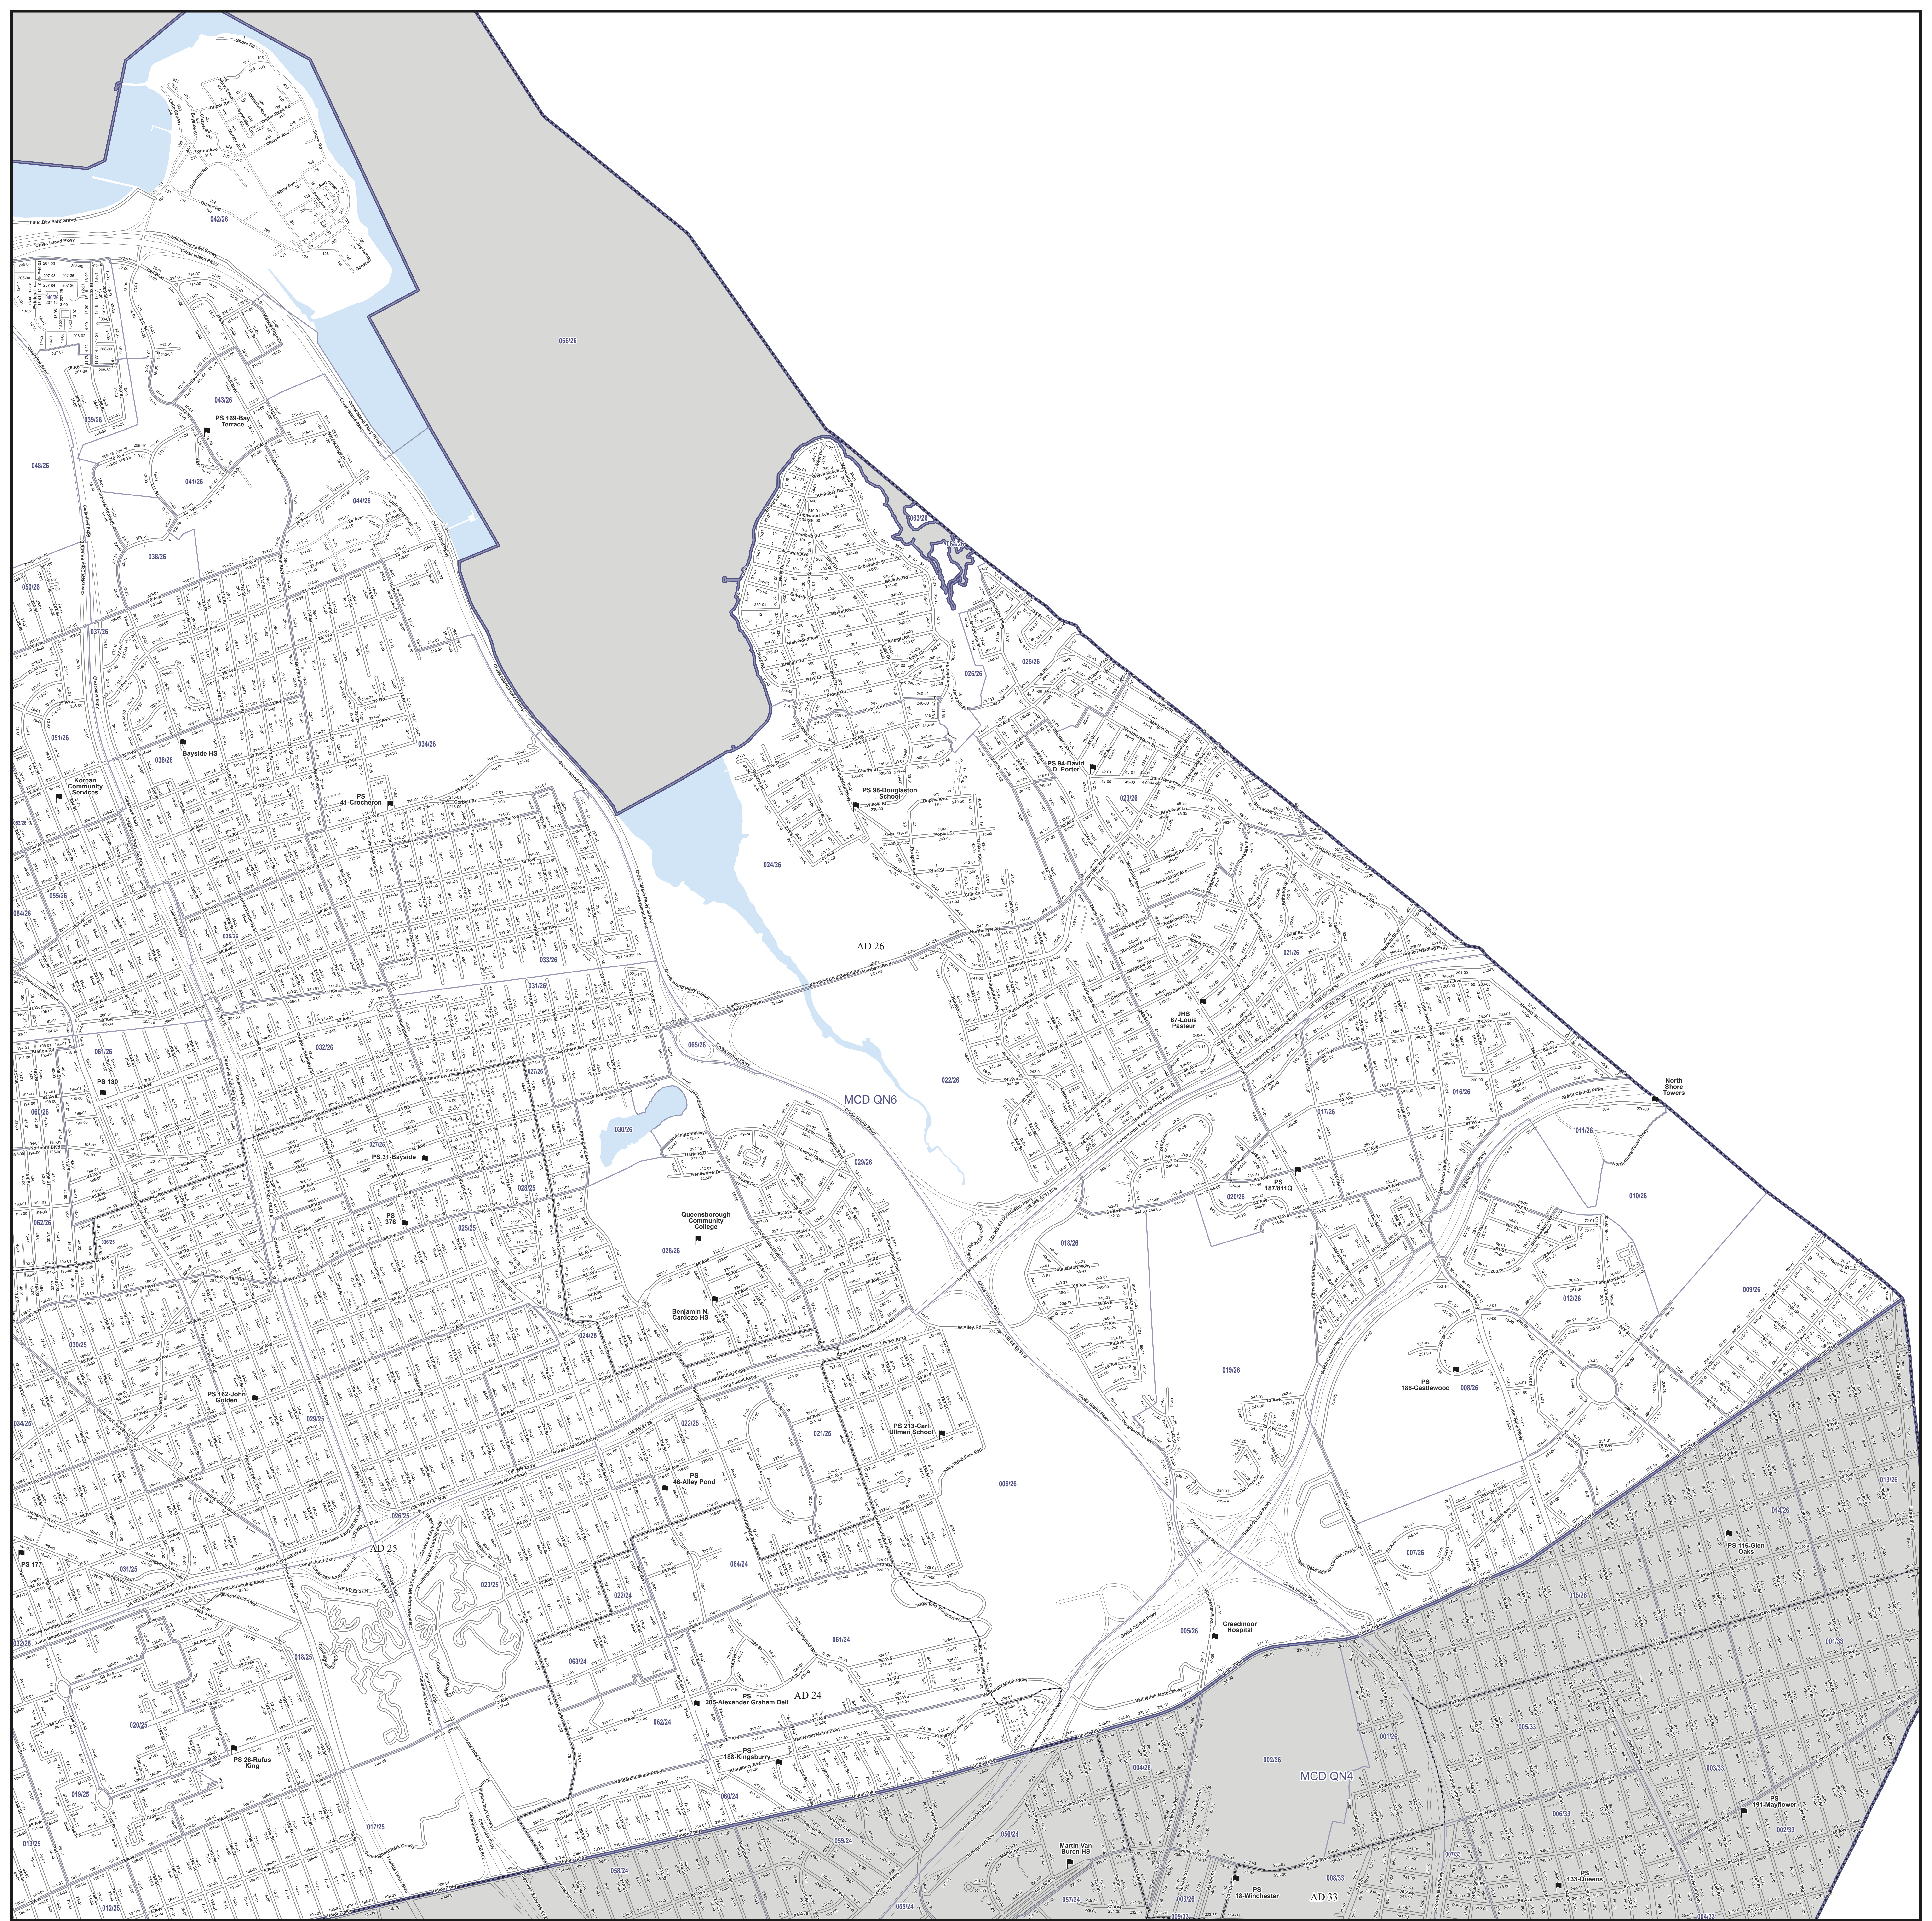

**Board of Elections**  
in the City of New York

**Municipal Court District**  
**6**  
Part 1 of 3  
Queens

**NOTES**

0 0.25 0.5 1 Miles

■ Polling Place  
Locations of Polling Places are subject to change.

- Election District
- Assembly District
- Municipal Court District

— Streets  
Water

**Source Data Statement:**  
All data available at <https://opendata.cityofnewyork.us/>

**Board of Elections**  
in the City of New York

Locations of Polling Places are subject to change.

**Source Data Statement:**  
All data available at <https://opendata.cityofnewyork.us/>

**NOTES**

0 0.25 0.5 1 Miles

- Polling Place
- Election District
- ▭ Assembly District
- ▭ Municipal Court District
- Streets
- Water