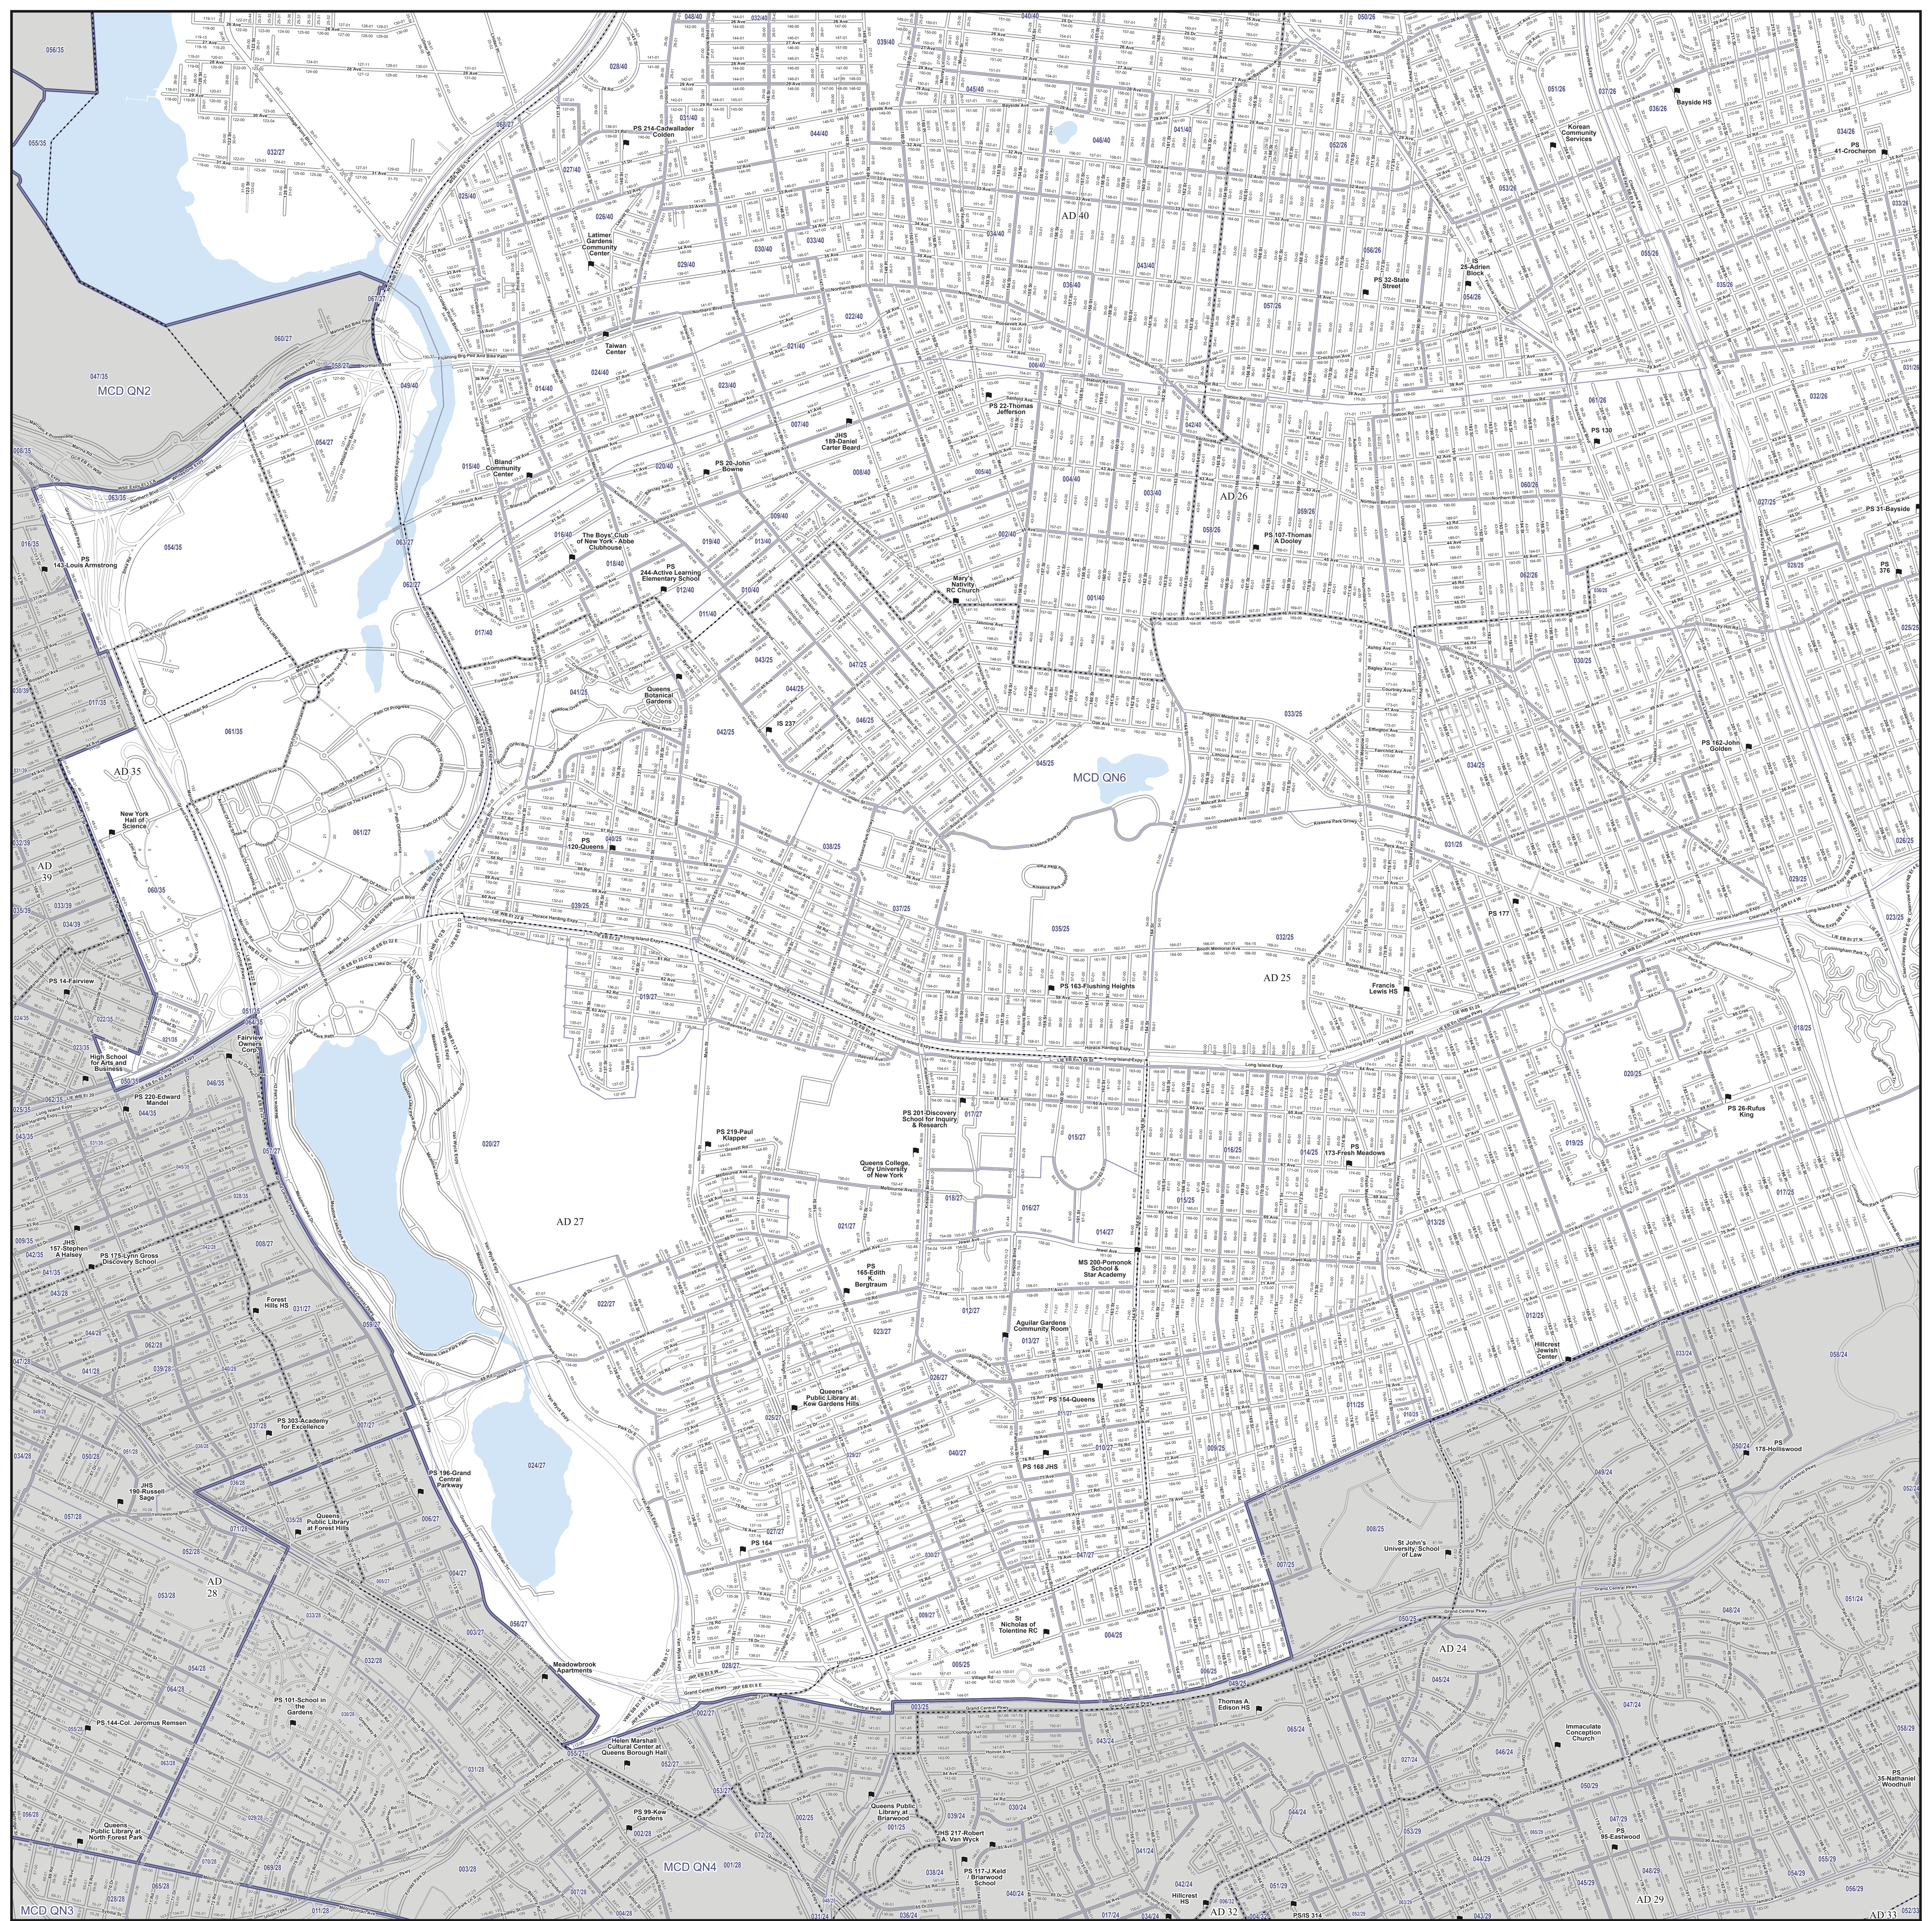

**Board of Elections**  
in the City of New York

**Municipal Court District**  
**6**  
Part 1 of 3  
Queens

**NOTES**

0 0.25 0.5 1 Miles

■ Polling Place  
Locations of Polling Places are subject to change.

Locations of Polling Places are subject to change.

**Source Data Statement:**  
All data available at <https://opendata.cityofnewyork.us/>

**NOTES**

0 0.25 0.5 1 Miles

- Polling Place
- Election District
- ▭ Assembly District
- ▭ Municipal Court District
- Streets
- Water