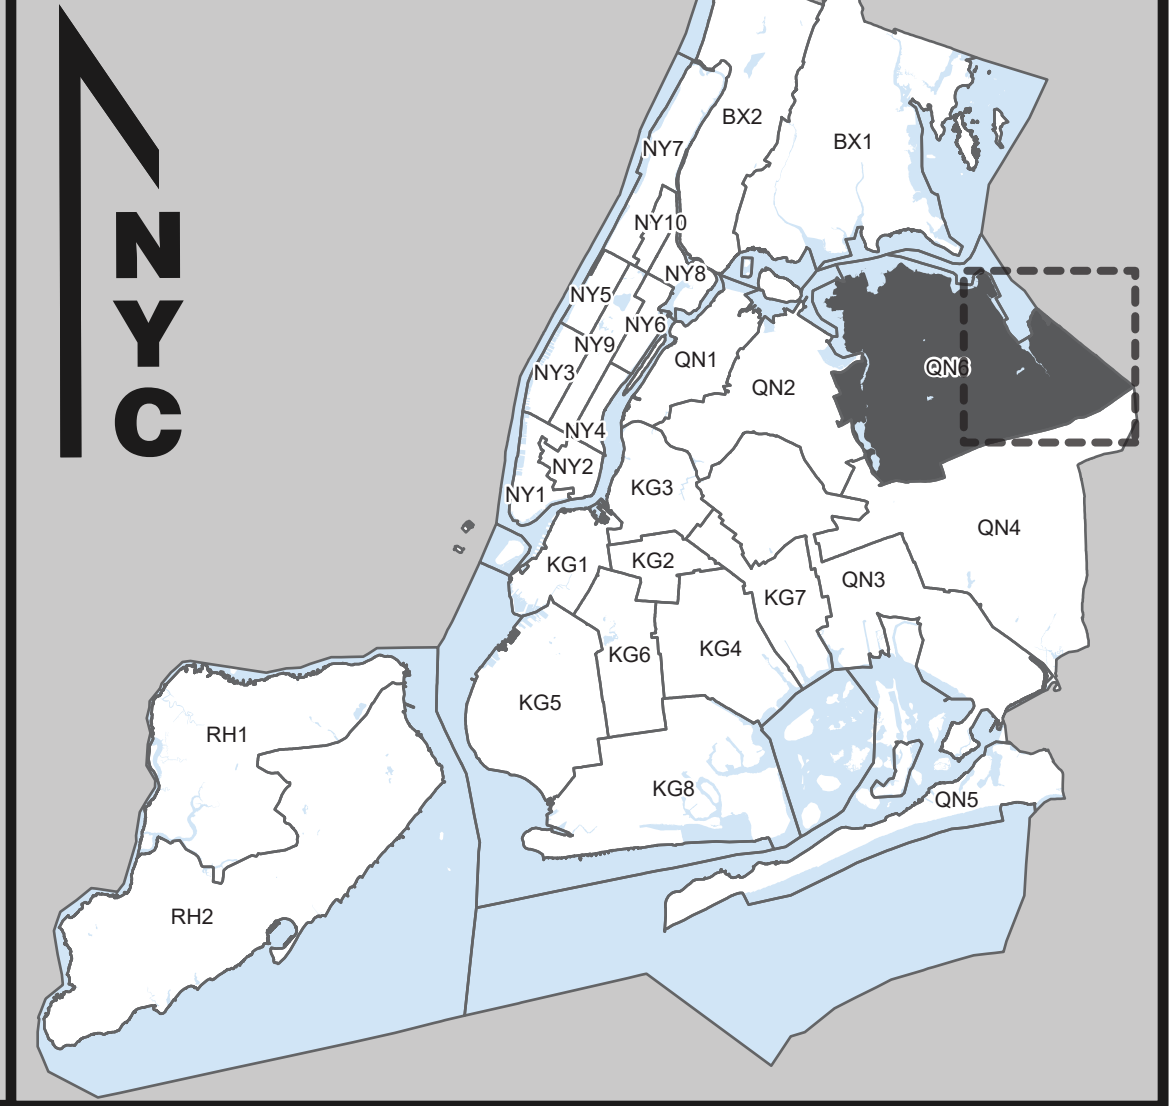

Board of Elections
in the City of New York

Municipal Court District
6
Part 2 of 3
Queens

NOTES	

Board of Elections in the City of New York
Created: 12/15/2023

Miles
0 0.25 0.5 1

- Polling Place
- ▭ Election District
- ▭ Assembly District
- ▭ Municipal Court District
- Streets
- Water

Locations of Polling Places are subject to change.

Source Data Statement:
All data available at <https://opendata.cityofnewyork.us/>