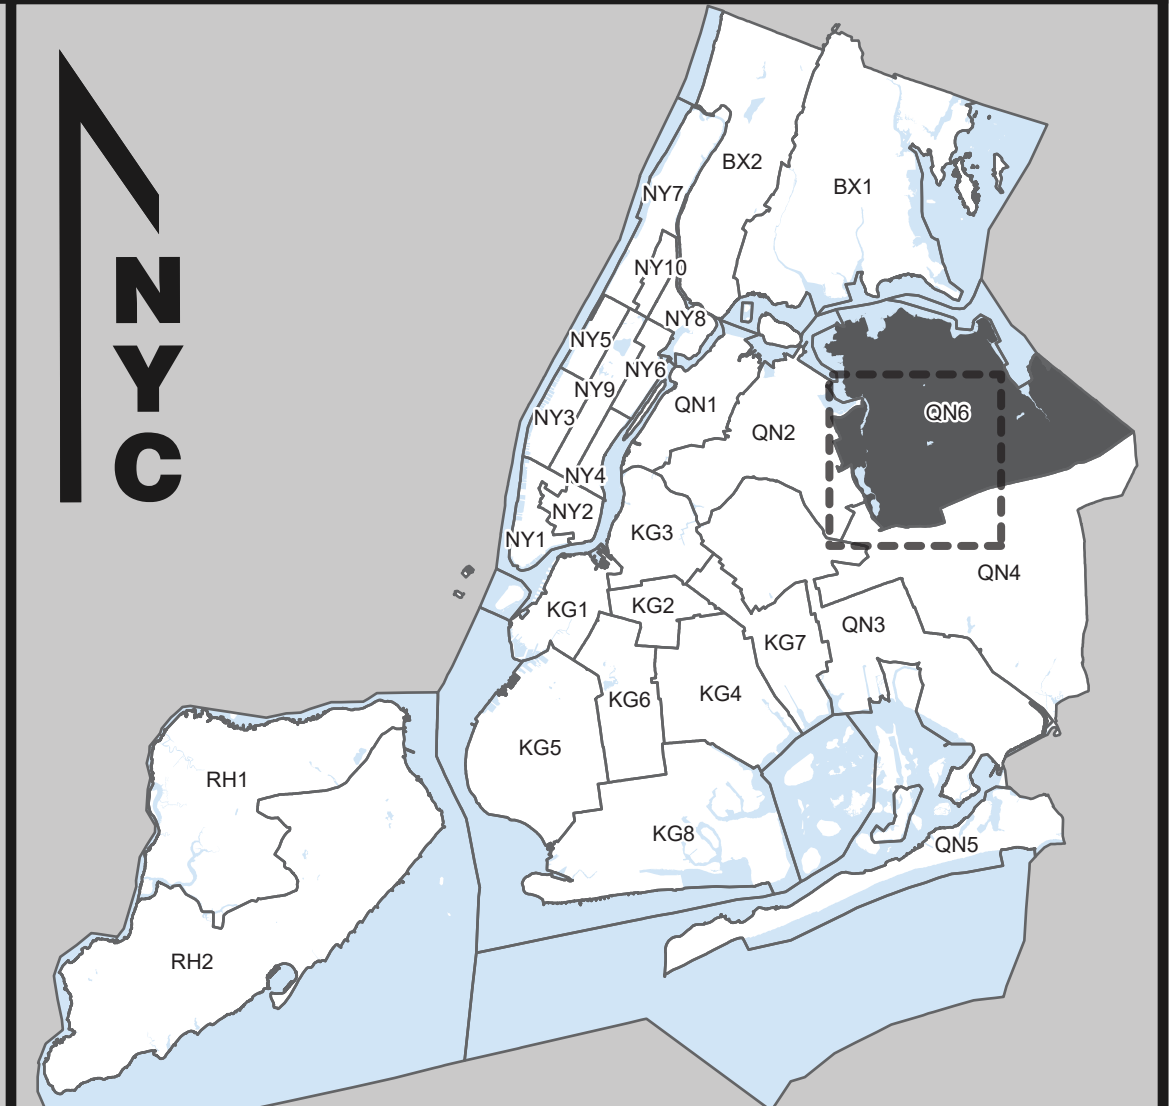

Source Data Statement:
All data available at <https://opendata.cityofnewyork.us/>