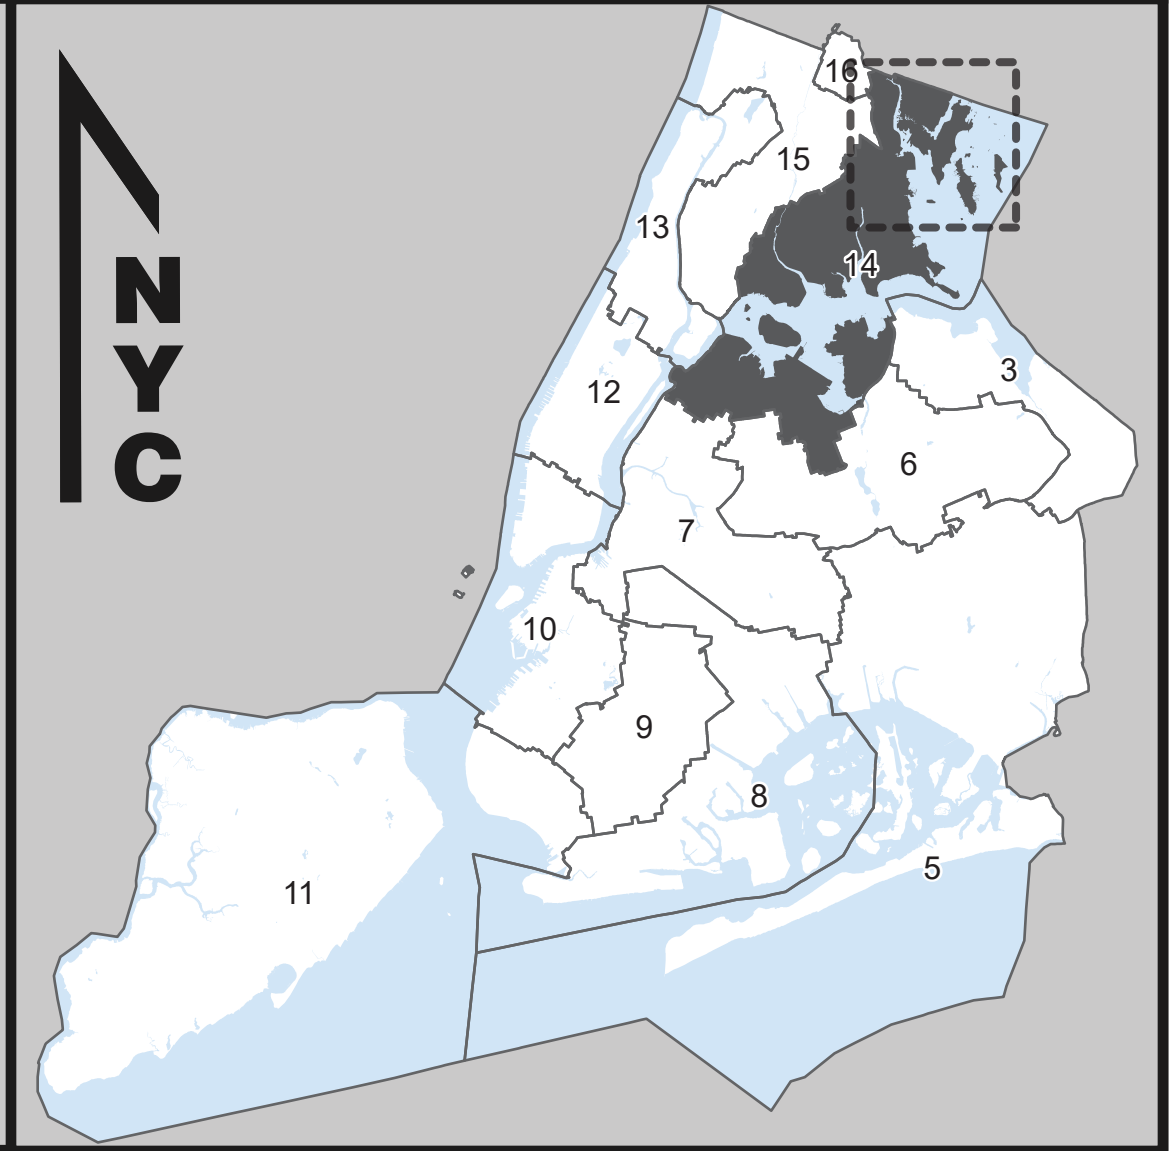

**Board of Elections**  
in the City of New York

**CONGRESSIONAL DISTRICT**  
**14**  
Part 1 of 5  
Bronx and Queens

NOTES

Board of Elections in the City of New York  
Created: 11/28/2023

Miles  
0 0.25 0.5 1

- Polling Place
- Election District
- Assembly District
- Congressional District
- Streets
- Water

Locations of Polling Places are subject to change.

**Source Data Statement:**  
All data available at <https://opendata.cityofnewyork.us/>