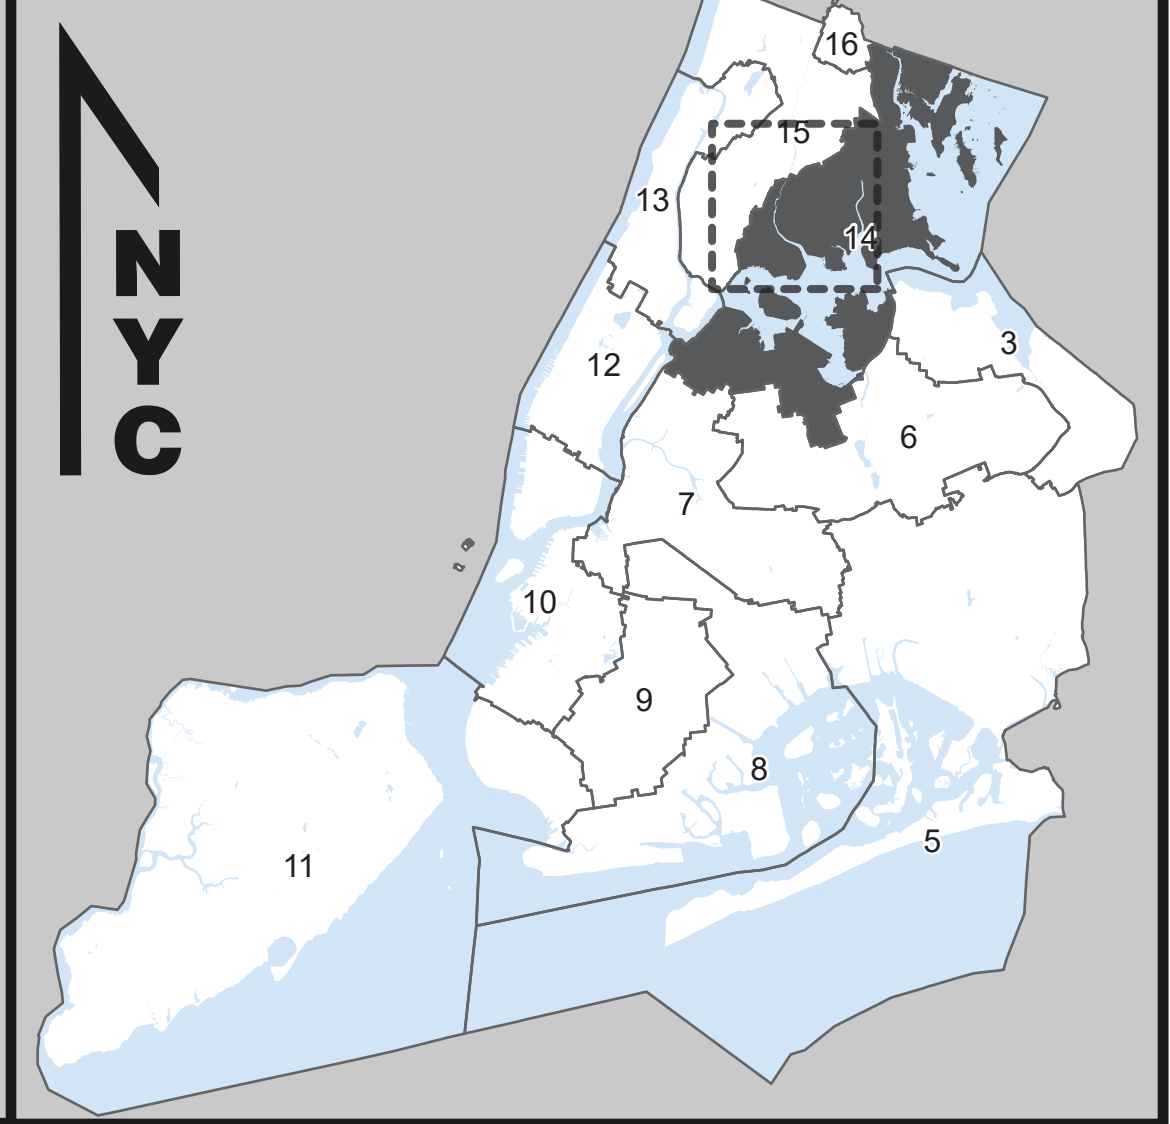

- Polling Place
- Election District
- Assembly District
- Congressional District
- Streets
- Water

Locations of Polling Places are subject to change.

**Source Data Statement:**  
All data available at <https://opendata.cityofnewyork.us/>

**Board of Elections**  
in the City of New York

**CONGRESSIONAL DISTRICT**  
**14**  
Part 2 of 5  
**Bronx and Queens**

NOTES	

Board of Elections in the City of New York  
Created: 11/28/2023

Miles  
0 0.25 0.5 1

- Polling Place
- Locations of Polling Places are subject to change.
- Election District
- Assembly District
- Congressional District
- Streets
- Water

**Source Data Statement:**  
All data available at <https://opendata.cityofnewyork.us/>