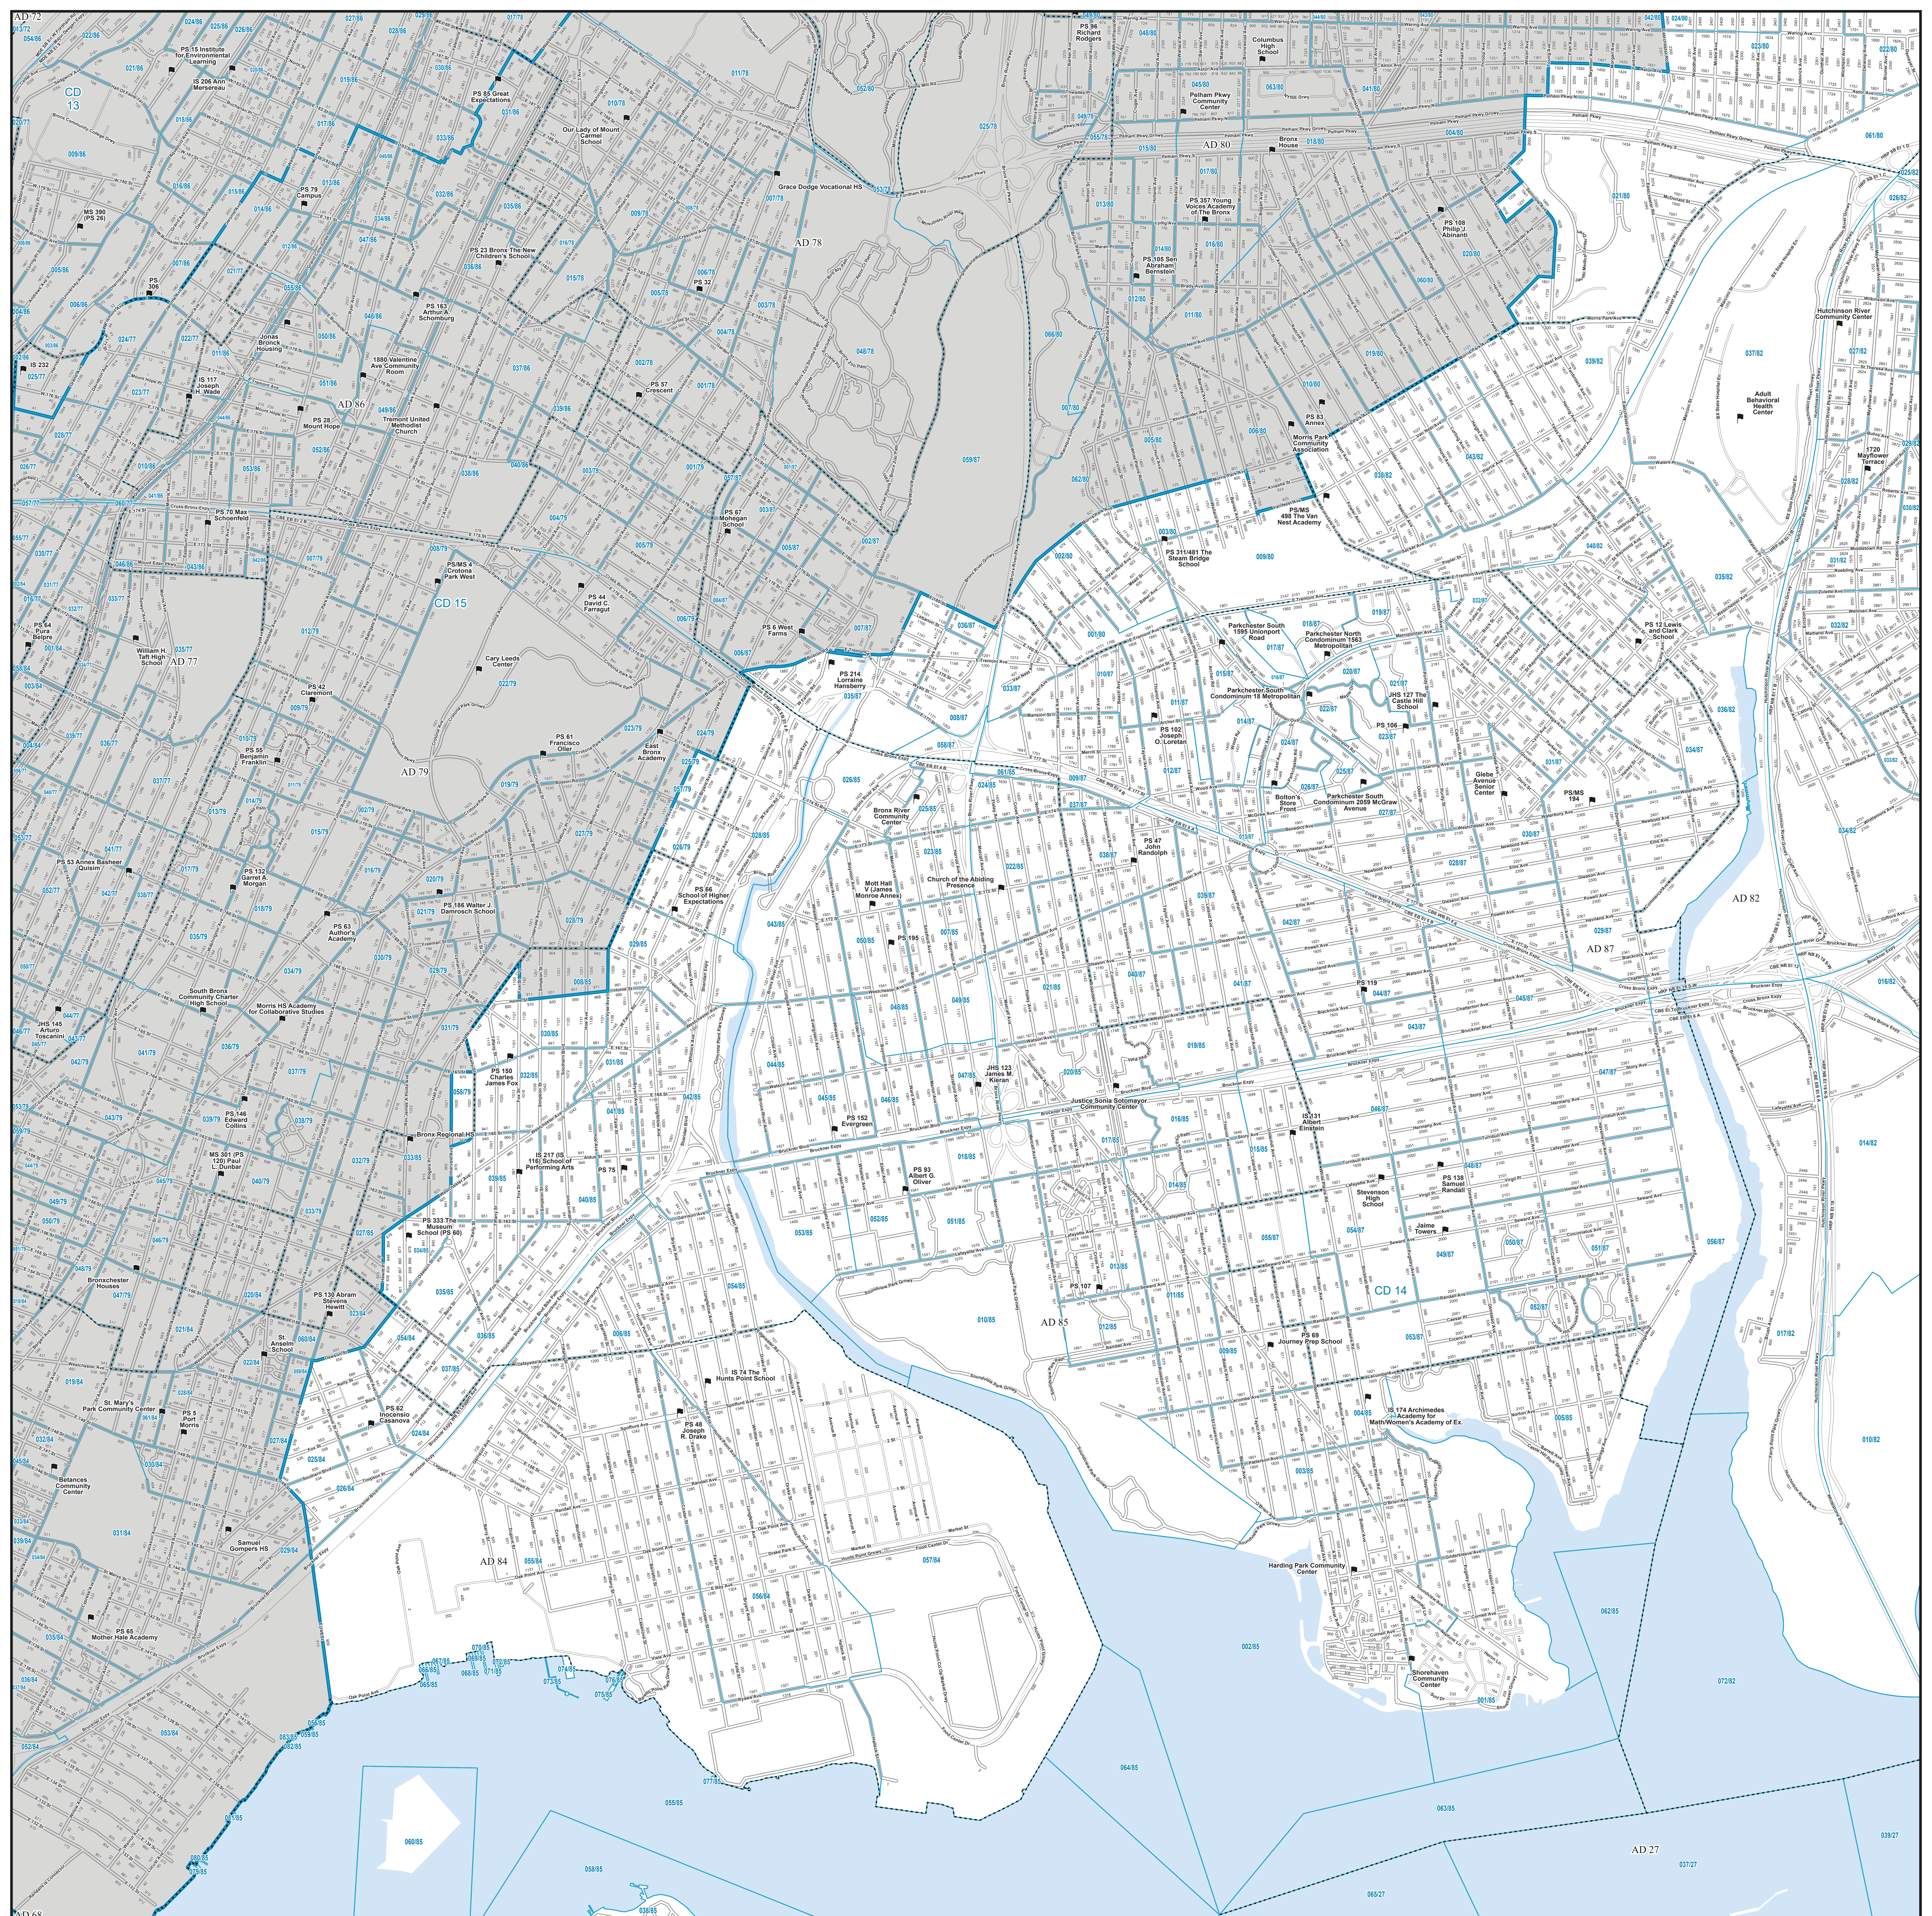

**Board of Elections**  
in the City of New York

**CONGRESSIONAL DISTRICT**  
**14**  
Part 1 of 5  
Bronx and Queens

NOTES

Board of Elections in the City of New York  
Created: 11/28/2023

Miles  
0 0.25 0.5 1

- Polling Place
- Election District
- Assembly District
- Congressional District
- Streets
- Water

Locations of Polling Places are subject to change.

**Source Data Statement:**  
All data available at <https://opendata.cityofnewyork.us/>