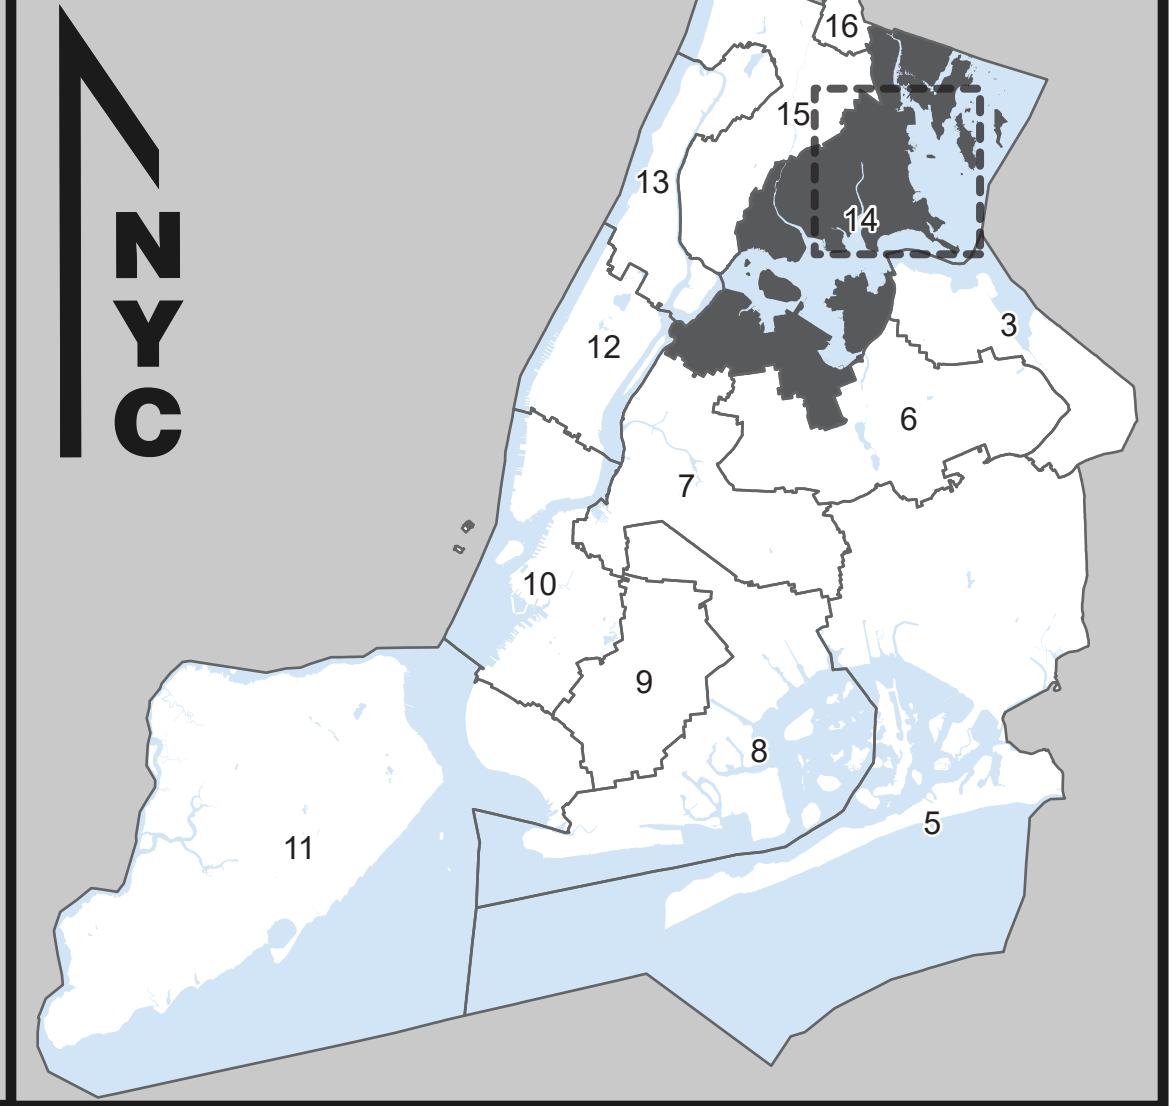

Board of Elections
in the City of New York

Congressional District
14
Part 3 of 5
Bronx and Queens

NOTES	

Board of Elections in the City of New York
Created: 11/28/2023

■ Polling Place
Locations of Polling Places are subject to change.

□ Election District
□ Assembly District
□ Congressional District

— Streets
■ Water

Source Data Statement:
All data available at <https://opendata.cityofnewyork.us/>