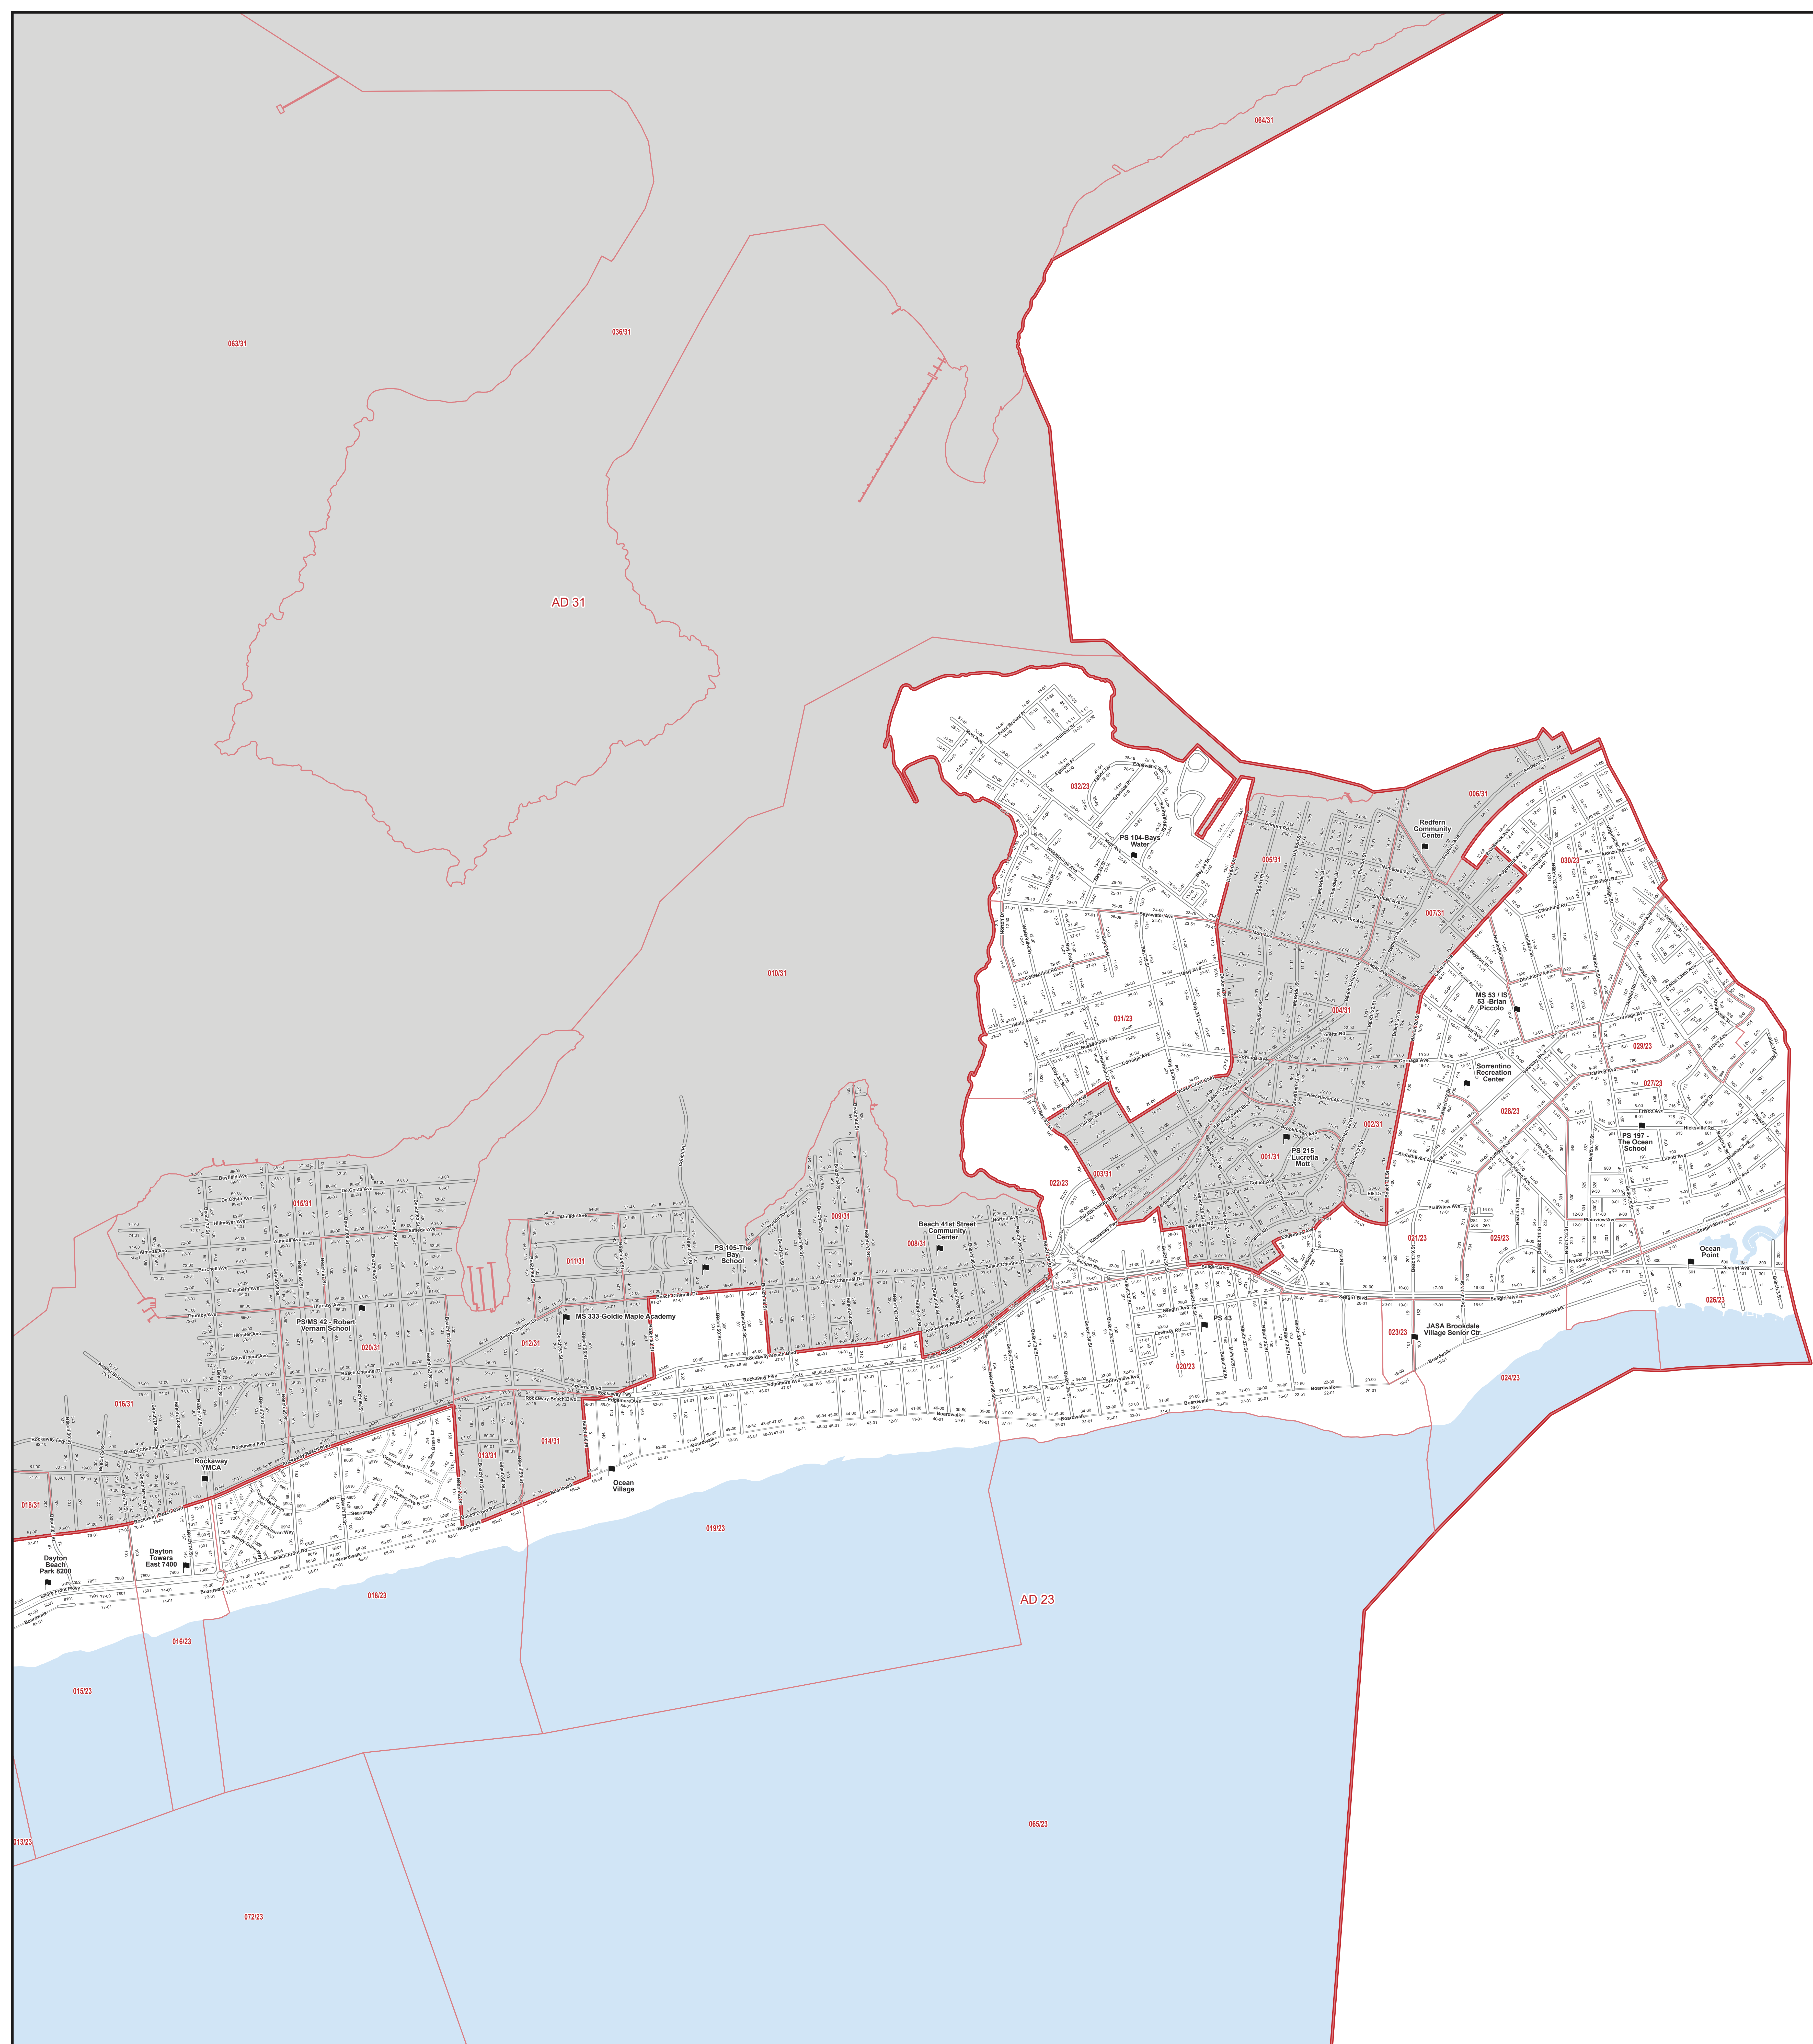

Board of Elections
in the City of New York

Assembly District
23
Part 3 of 4
Queens

NOTES	

Board of Elections in the City of New York
Created: 11/13/2023

0 0.25 0.5 1 Miles

Polling Place
Election District
Streets
Assembly District
Water

Locations of Polling Places are subject to change.

Source Data Statement:
All data available at <https://opendata.cityofnewyork.us/>