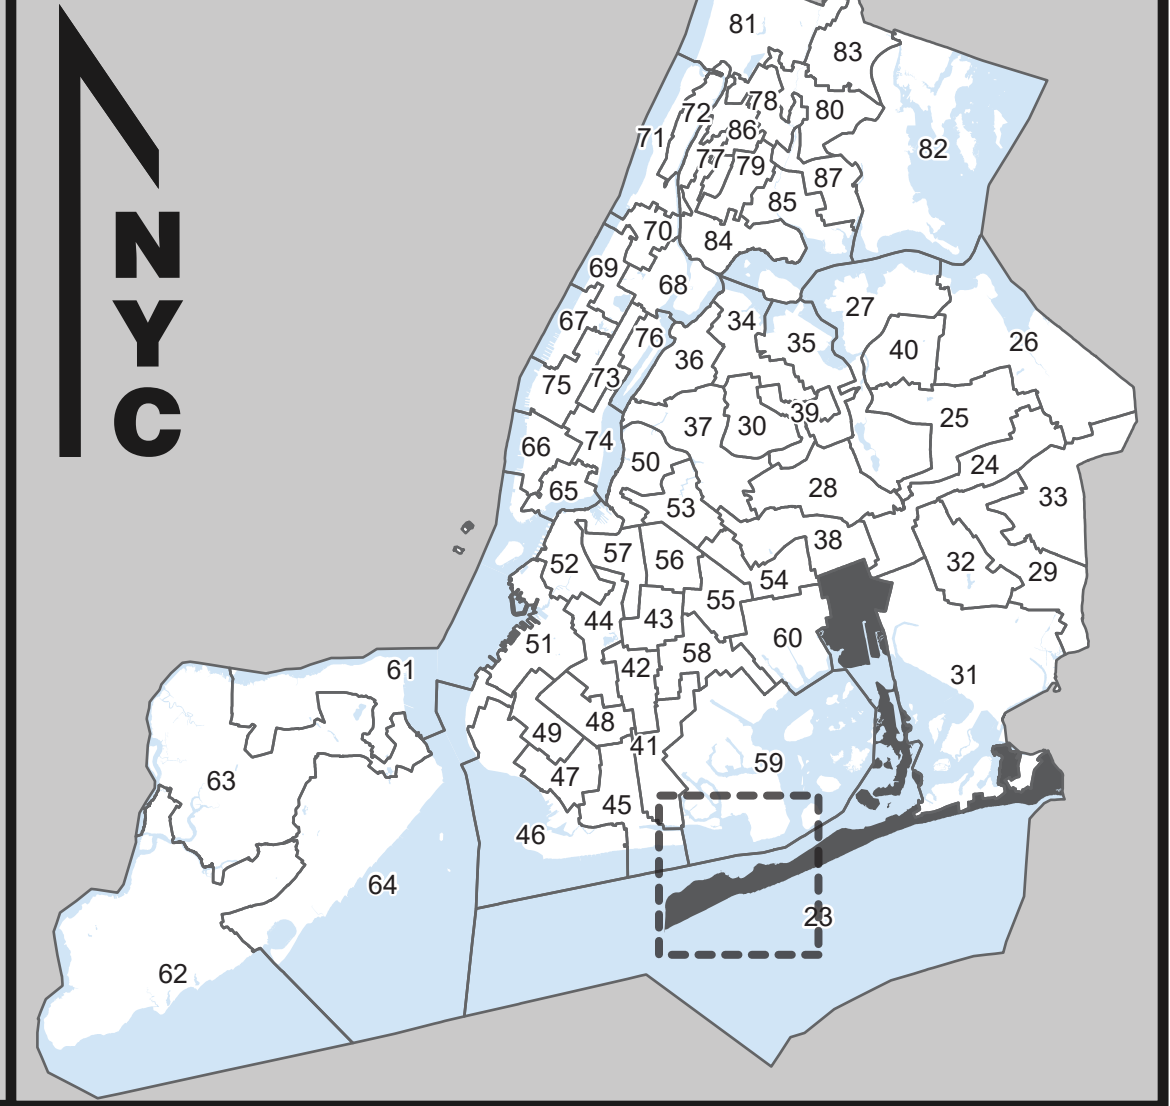

Board of Elections
in the City of New York

Assembly District
23
Part 1 of 4
Queens

NOTES	

Board of Elections in the City of New York
Created: 11/13/2023

0 0.25 0.5 1 Miles

Polling Place
 Election District
 Assembly District
 Streets
 Water

Locations of Polling Places are subject to change.

Source Data Statement:
All data available at <https://opendata.cityofnewyork.us/>

Board of Elections
in the City of New York

Assembly District
23
Part 2 of 4
Queens