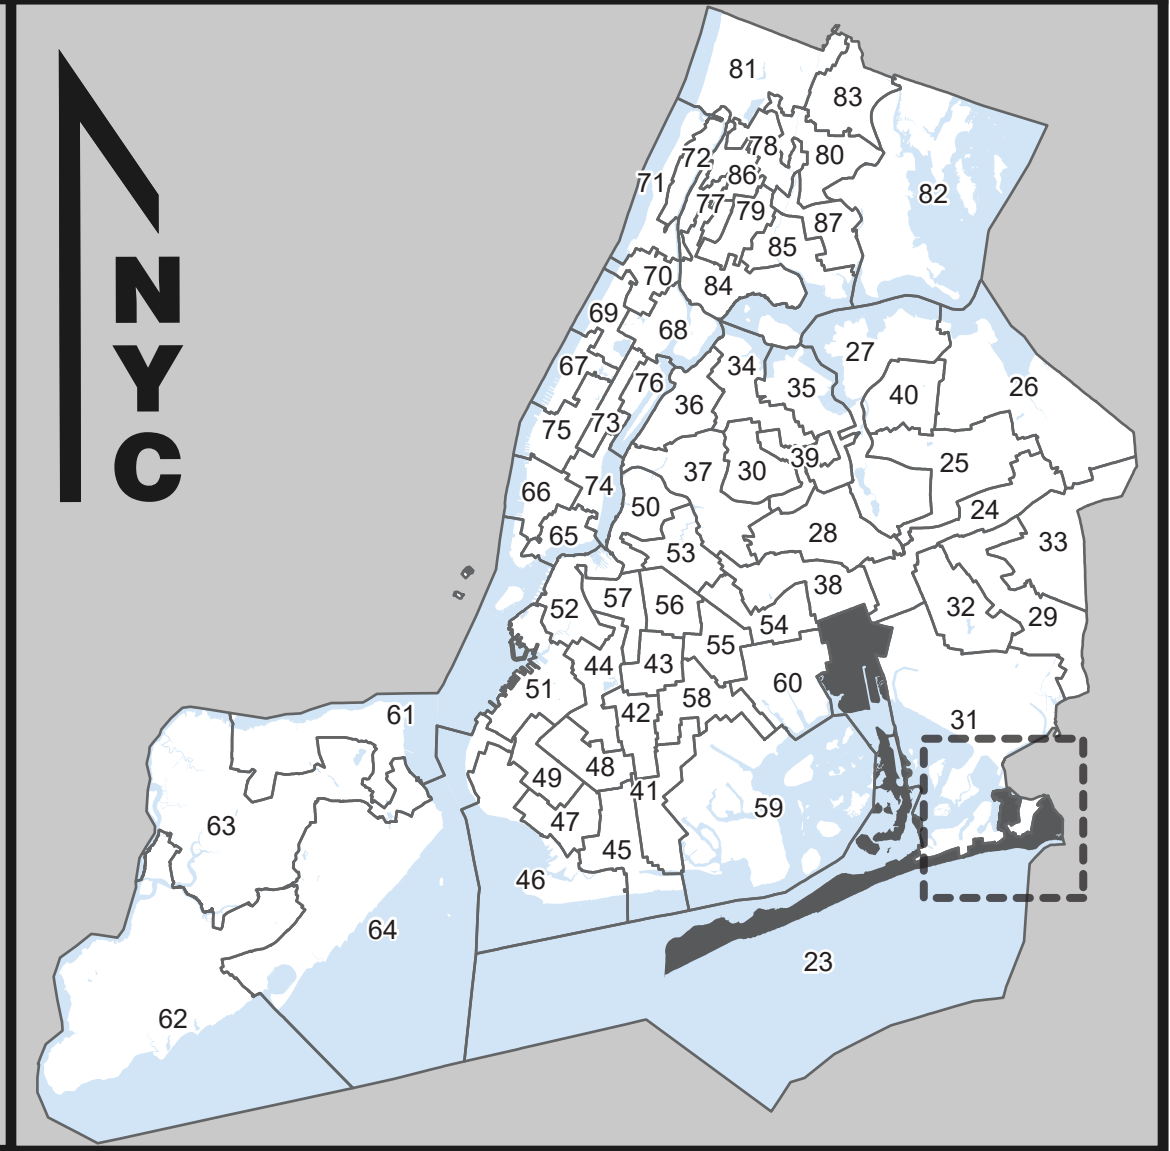

Board of Elections
in the City of New York

Assembly District
23
Part 3 of 4
Queens

NOTES	

Board of Elections in the City of New York
Created: 11/13/2023

0 0.25 0.5 1 Miles

Polling Place
Election District
Streets
Assembly District
Water

Locations of Polling Places are subject to change.

Source Data Statement:
All data available at <https://opendata.cityofnewyork.us/>