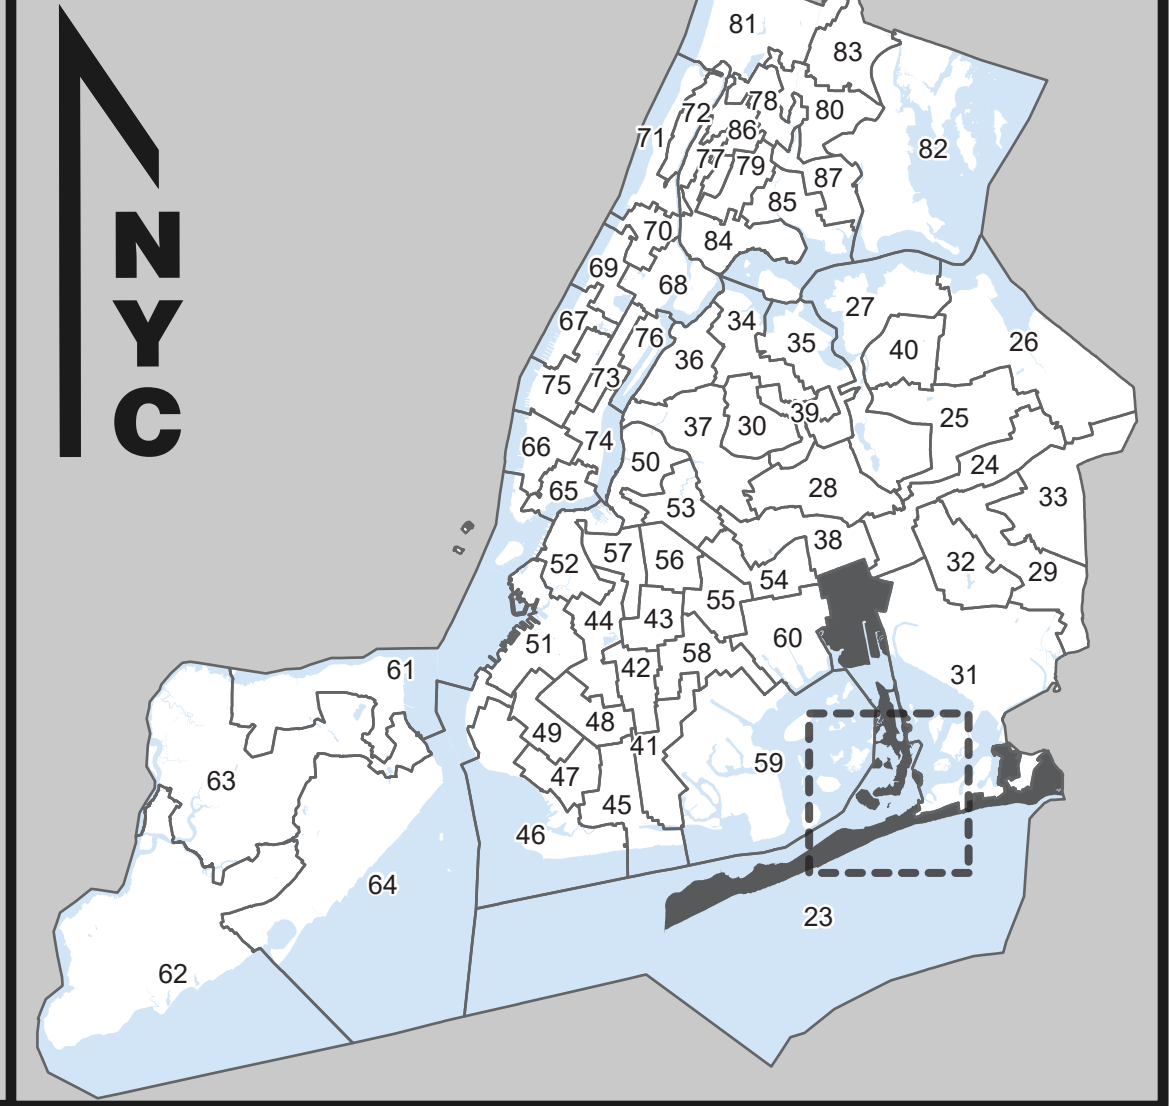

Board of Elections
in the City of New York

Assembly District
23
Part 2 of 4
Queens

NOTES

Board of Elections in the City of New York
Created: 11/13/2023

0 0.25 0.5 1 Miles

■ Polling Place
 Election District
 Streets
Locations of Polling Places are subject to change.
 Assembly District
 Water

Source Data Statement:
All data available at <https://opendata.cityofnewyork.us/>